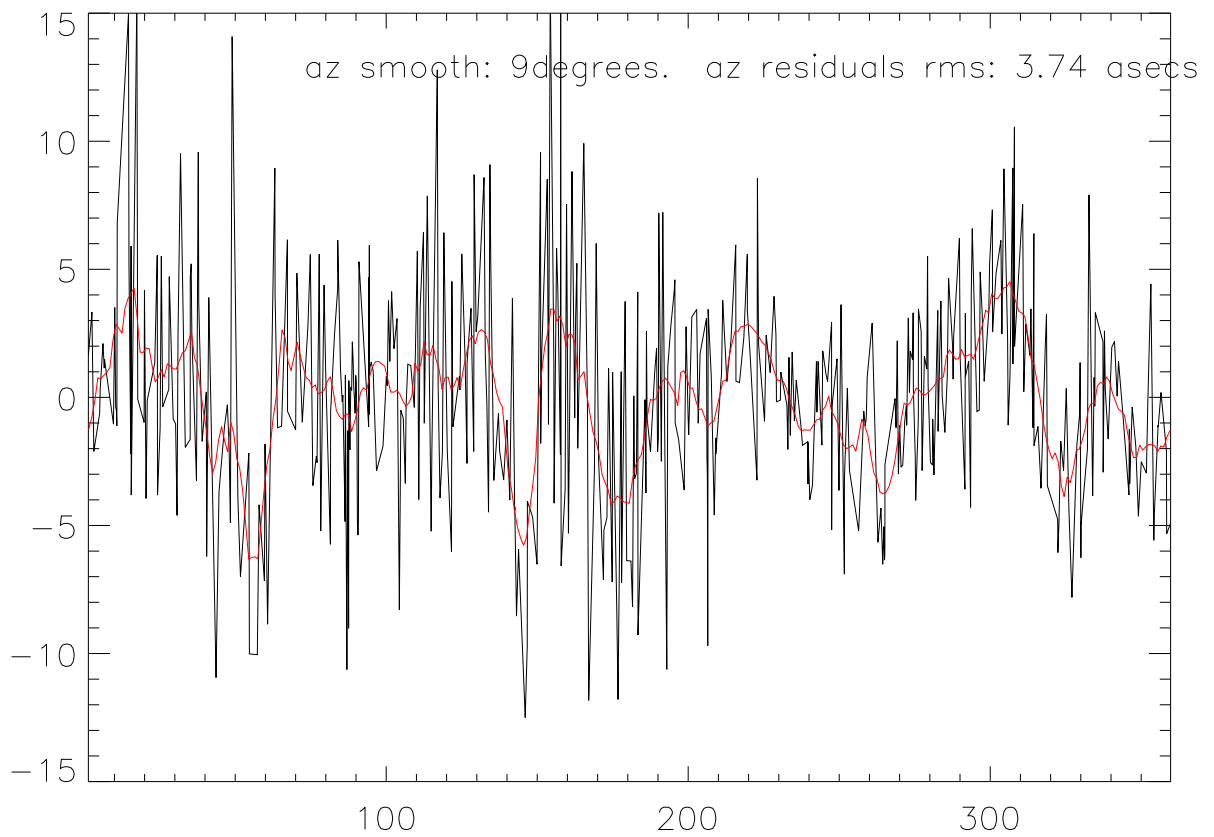

dec07 az residuals with encoder table versus smoothing length

dec07 spectrum of az residual errors (cycles)

dec07 spectrum of az residual errors versus period