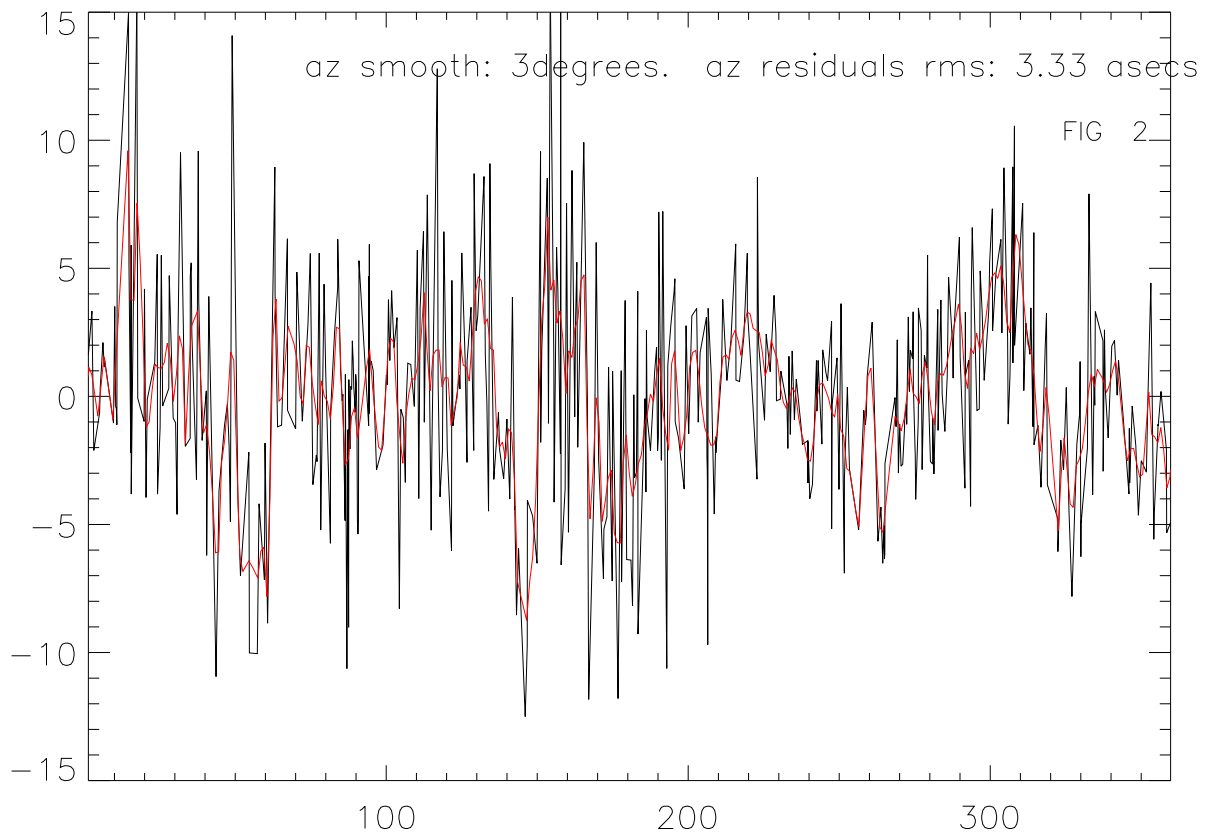

dec07 az residuals with encoder table versus smoothing length

dec07 spectrum of az residual errors (cycles)

dec07 spectrum of az residual errors versus period