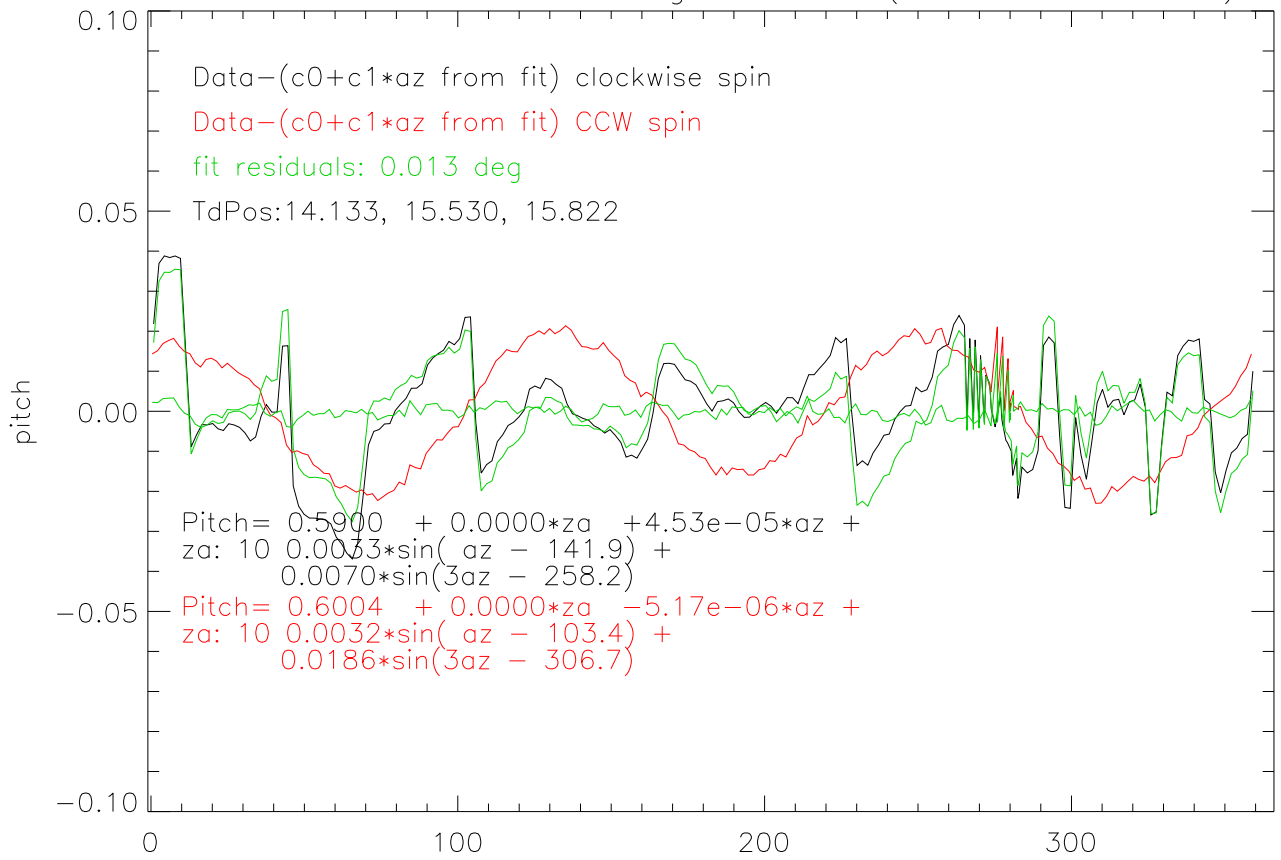

15feb12 tilt sensor az swings PITCH - (c0+c1\*az from fit)

15feb12 tilt sensor az swings Roll - (c0+c1\*az from fit)