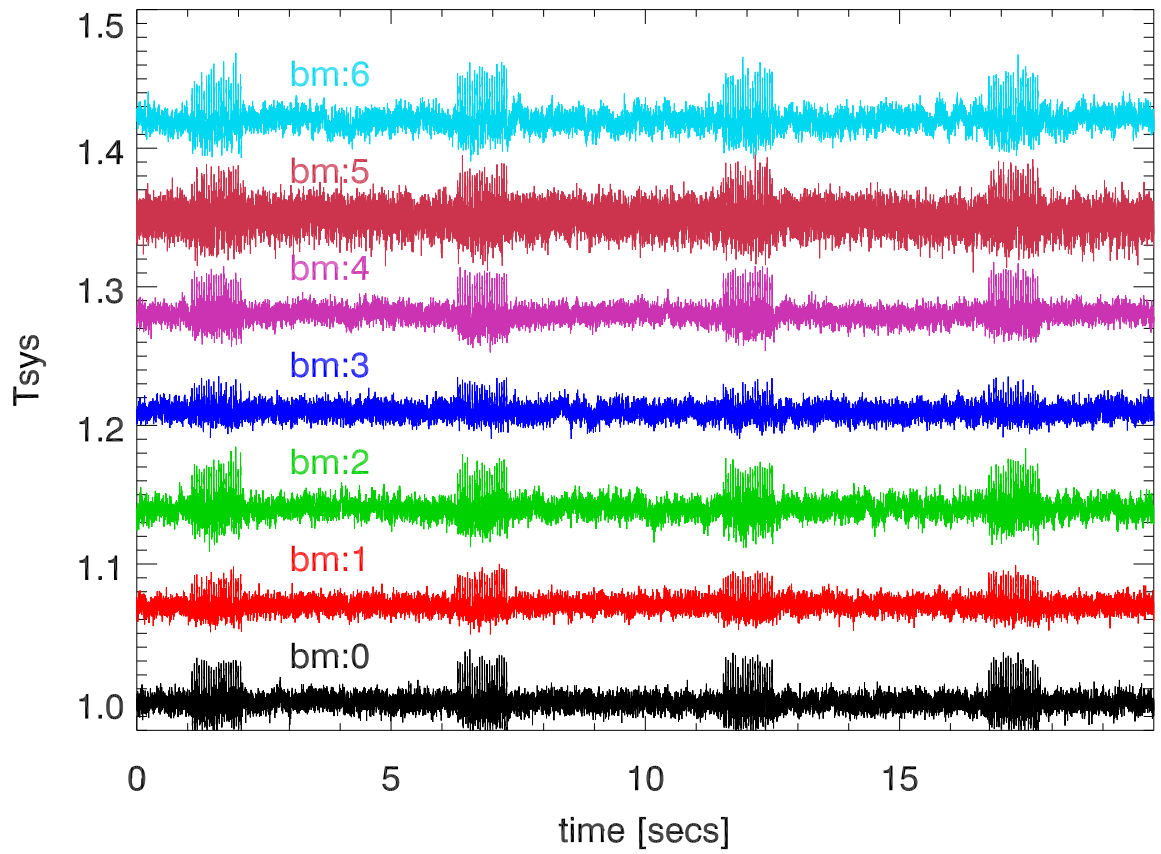

27apr12 alfa Total pwr(86Mhz) vs time. Horn Cover On.PoIA

PoIB