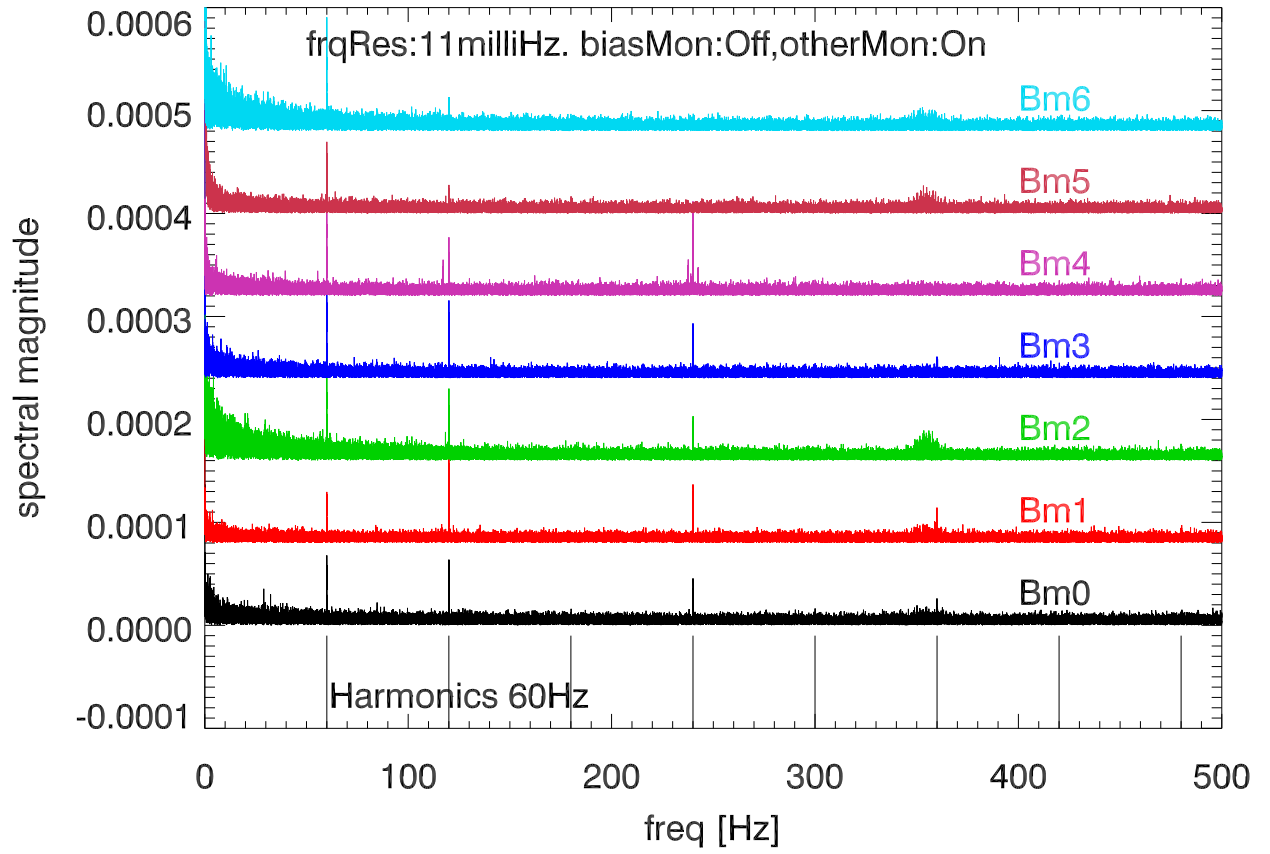

# 14jun12 Alfa magnitude total power spectra vs freq. PoIA