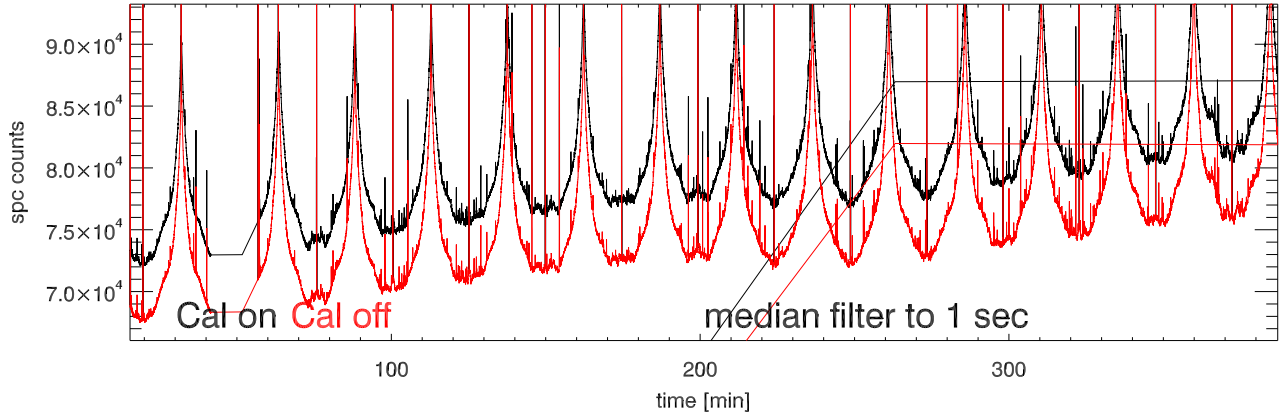

07jun12 a2030 tp vs time. Beam6A

tp vs time. Beam6B

calOn - calOff Beam6A

calOn - calOff Beam6B

07jun12 calOn - calOff Beam6A SigA: 0.025

calOn - calOff Beam6B SigB: 0.014