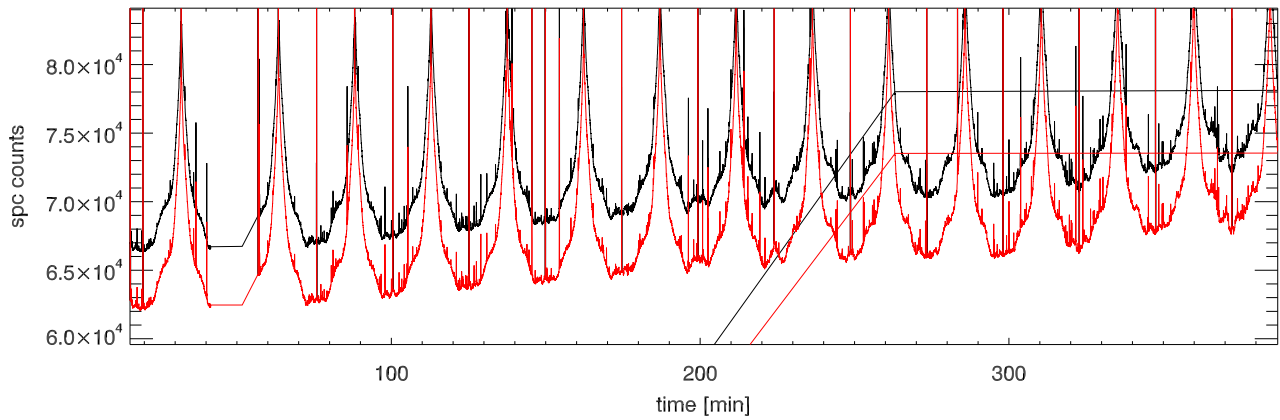

07jun12 a2030 tp vs time. Beam6A

tp vs time. Beam6B

calOn - calOff Beam6A

calOn - calOff Beam6B

07jun12 calOn - calOff Beam6A SigA: 0.025

calOn - calOff Beam6B SigB: 0.014