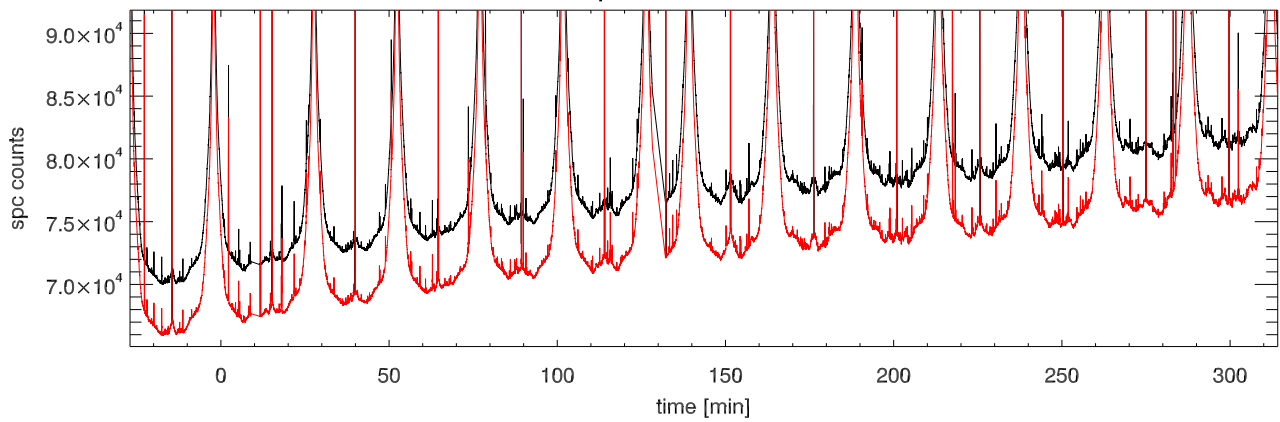

25jun12 a2030 tp vs time. Beam5A

tp vs time. Beam5B

calOn - calOff Beam5A

calOn - calOff Beam5B

25jun12 calOn - calOff Beam5A SigA: 0.017

calOn - calOff Beam5B SigB: 0.017