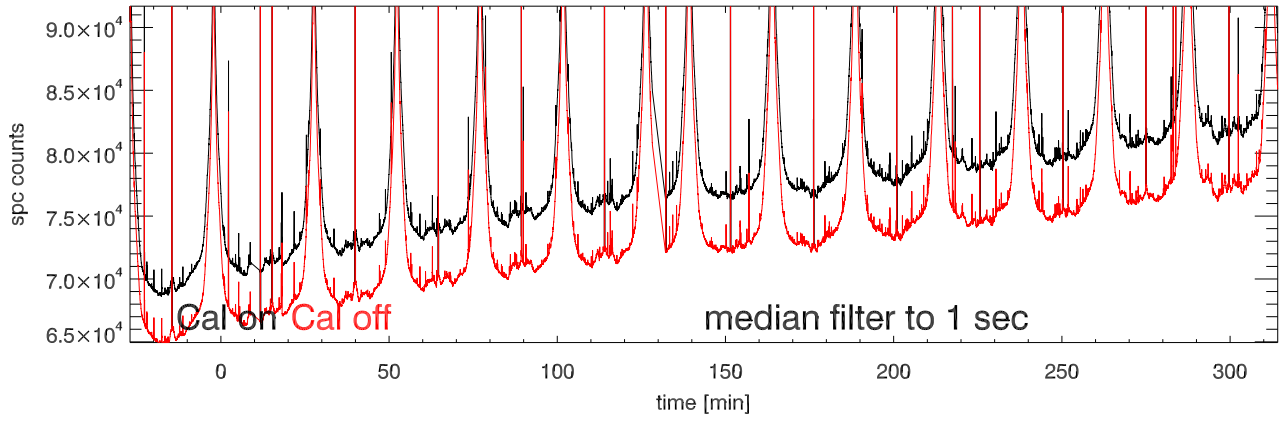

25jun12 a2030 tp vs time. Beam5A

tp vs time. Beam5B

calOn - calOff Beam5A

calOn - calOff Beam5B

25jun12 calOn - calOff Beam5A SigA: 0.017

calOn - calOff Beam5B SigB: 0.017