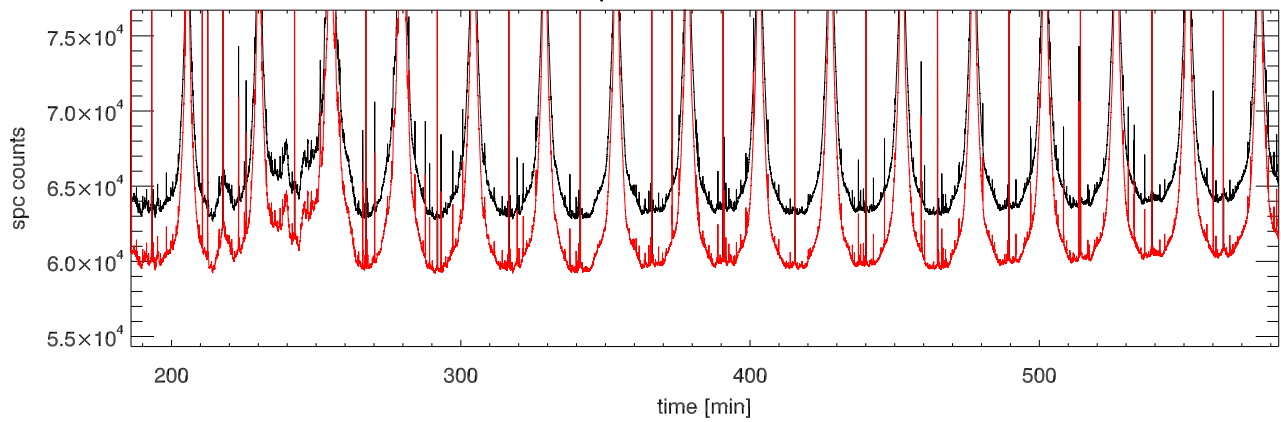

24jul12 a2030 tp vs time. Beam5A

tp vs time. Beam5B

calOn - calOff Beam5A

calOn - calOff Beam5B

24jul12 calOn - calOff Beam5A SigA: 0.019

calOn - calOff Beam5B SigB: 0.019