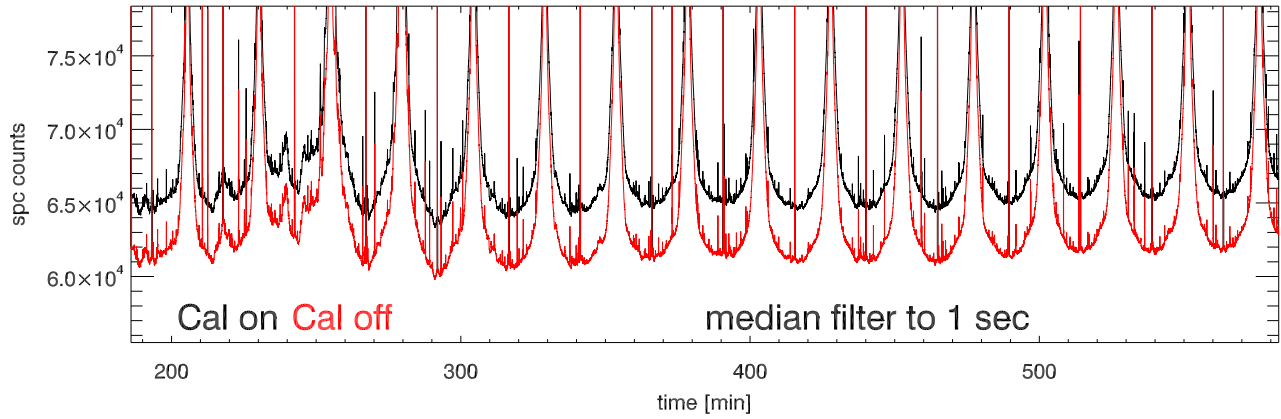

24jul12 a2030 tp vs time. Beam5A

tp vs time. Beam5B

calOn - calOff Beam5A

calOn - calOff Beam5B

24jul12 calOn - calOff Beam5A SigA: 0.019

calOn - calOff Beam5B SigB: 0.019