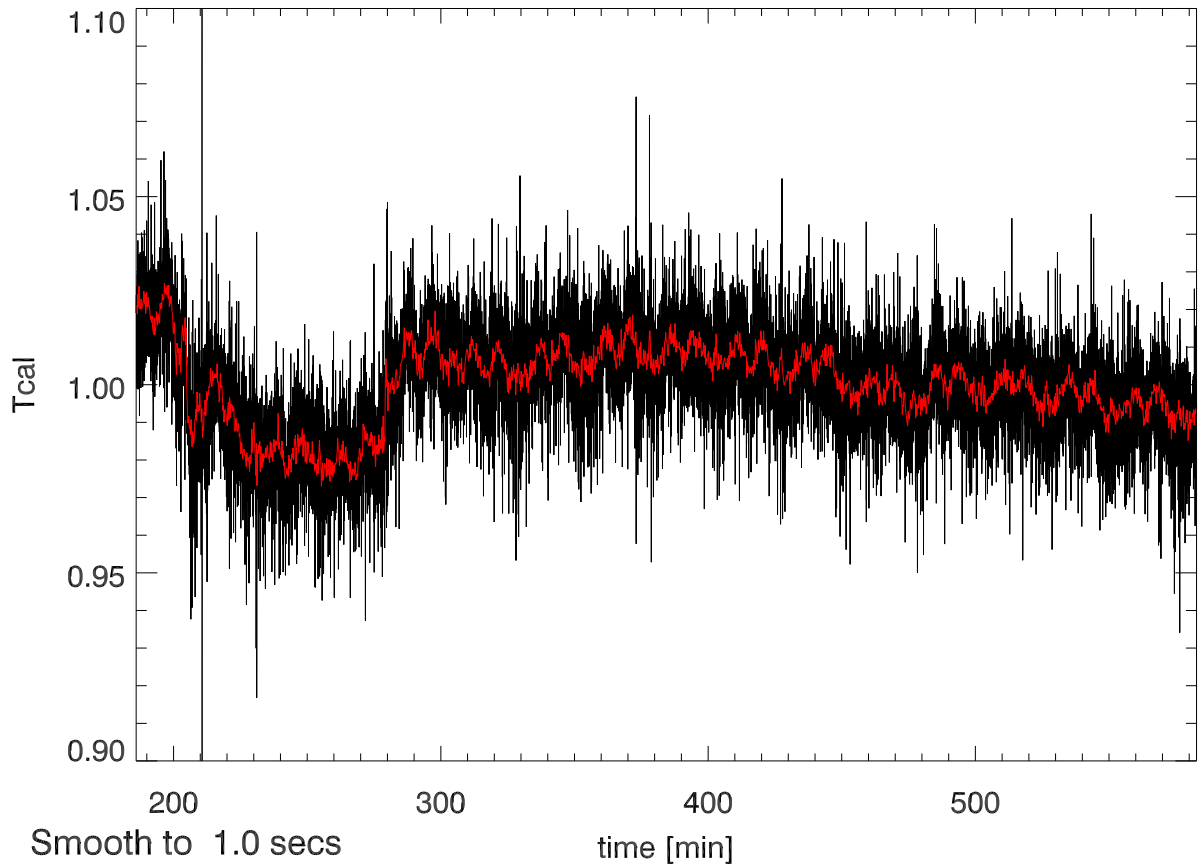

24jul12 a2030 tp vs time. Beam5A

tp vs time. Beam5B

calOn - calOff Beam5A

calOn - calOff Beam5B

24jul12 calOn - calOff Beam5A SigA: 0.019

calOn - calOff Beam5B SigB: 0.019