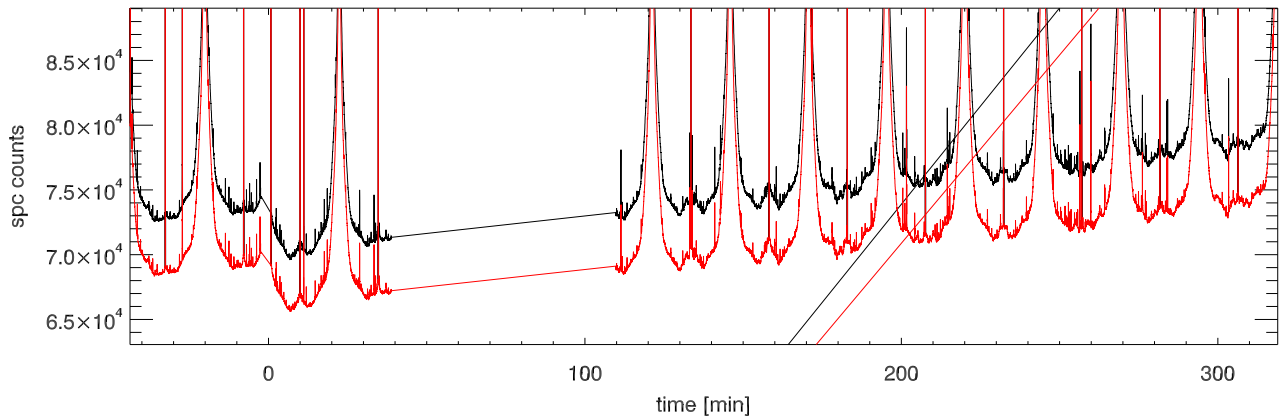

22jun12 a2030 tp vs time. Beam5A

tp vs time. Beam5B

calOn - calOff Beam5A

calOn - calOff Beam5B

22jun12 calOn - calOff Beam5A SigA: 0.017

calOn - calOff Beam5B SigB: 0.016