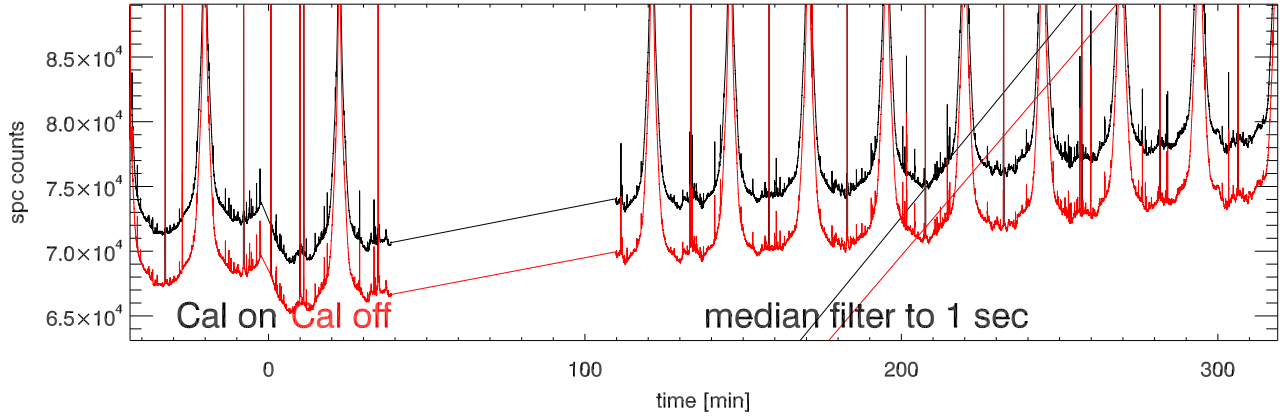

22jun12 a2030 tp vs time. Beam5A

tp vs time. Beam5B

calOn - calOff Beam5A

calOn - calOff Beam5B

22jun12 calOn - calOff Beam5A SigA: 0.017

calOn - calOff Beam5B SigB: 0.016