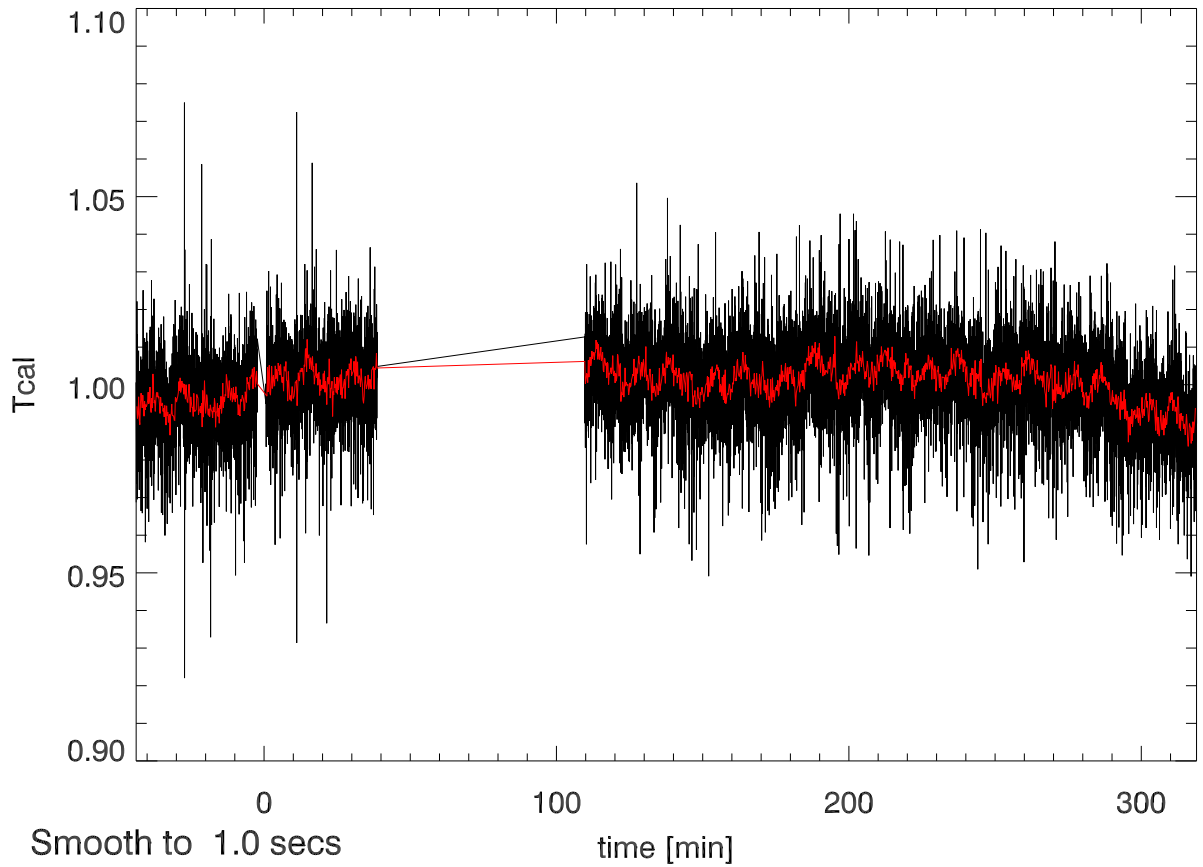

22jun12 a2030 tp vs time. Beam5A

tp vs time. Beam5B

calOn - calOff Beam5A

calOn - calOff Beam5B

22jun12 calOn - calOff Beam5A SigA: 0.017

calOn - calOff Beam5B SigB: 0.016