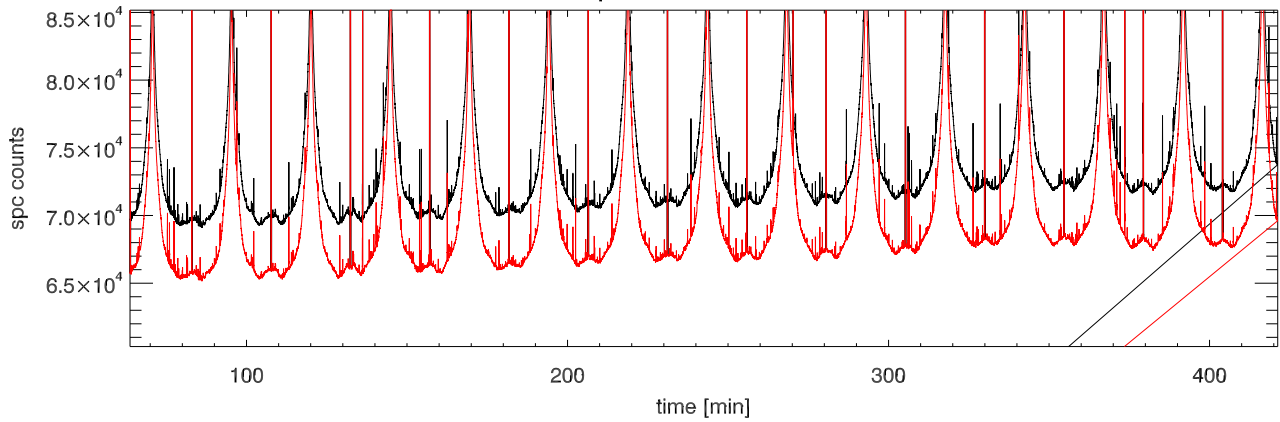

07oct11 a2030 tp vs time. Beam5A

tp vs time. Beam5B

calOn - calOff Beam5A

calOn - calOff Beam5B

07oct11 calOn - calOff Beam5A SigA: 0.026

calOn - calOff Beam5B SigB: 0.013