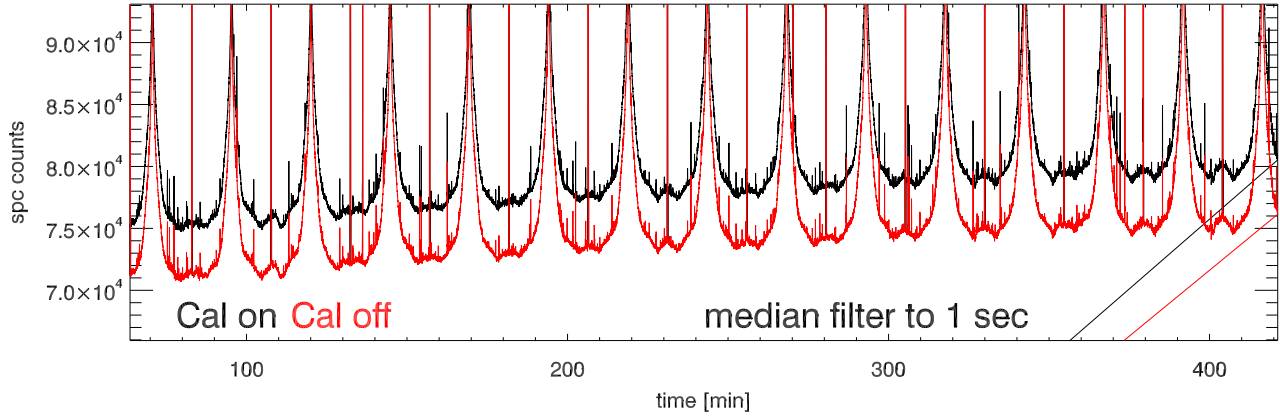

07oct11 a2030 tp vs time. Beam5A

tp vs time. Beam5B

calOn - calOff Beam5A

calOn - calOff Beam5B

07oct11 calOn - calOff Beam5A SigA: 0.026

calOn - calOff Beam5B SigB: 0.013