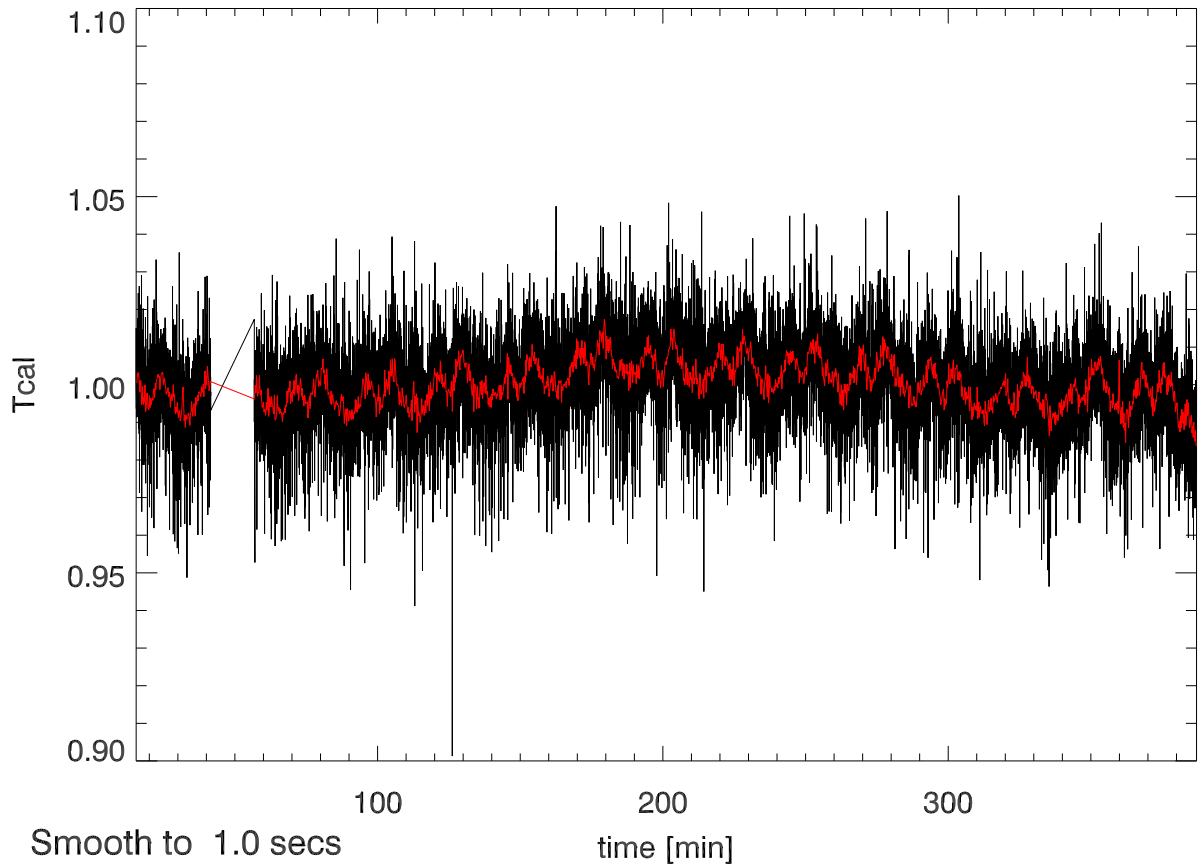

07jun12 a2030 tp vs time. Beam5A

tp vs time. Beam5B

calOn - calOff Beam5A

calOn - calOff Beam5B

07jun12 calOn - calOff Beam5A SigA: 0.017

calOn - calOff Beam5B SigB: 0.015