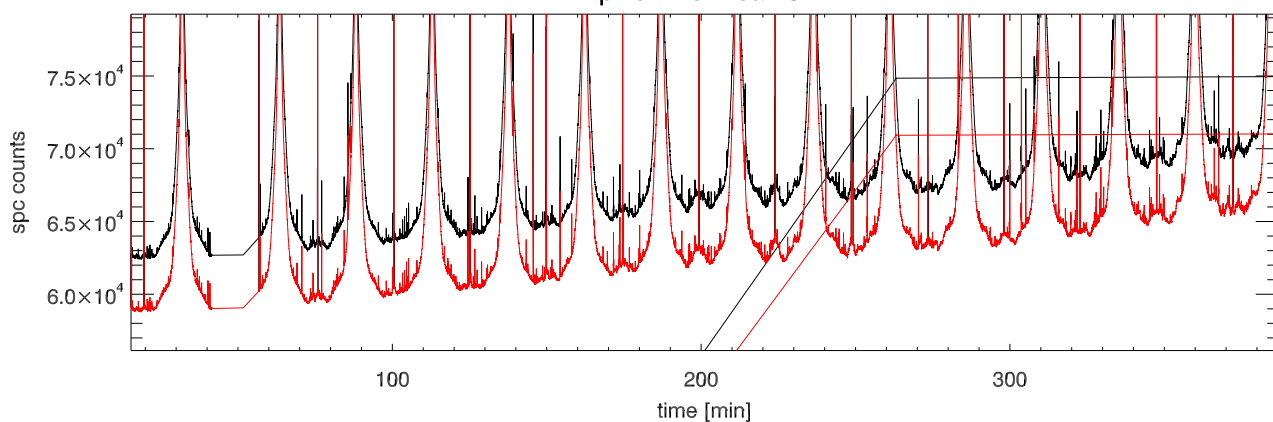

07jun12 a2030 tp vs time. Beam5A

tp vs time. Beam5B

calOn - calOff Beam5A

calOn - calOff Beam5B

07jun12 calOn - calOff Beam5A SigA: 0.017

calOn - calOff Beam5B SigB: 0.015