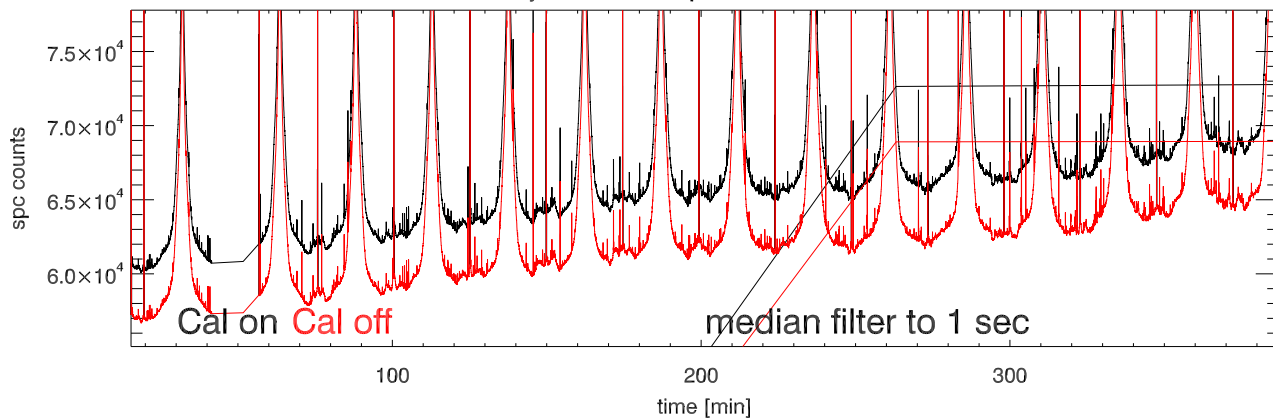

07jun12 a2030 tp vs time. Beam5A

tp vs time. Beam5B

calOn - calOff Beam5A

calOn - calOff Beam5B

07jun12 calOn - calOff Beam5A SigA: 0.017

calOn - calOff Beam5B SigB: 0.015