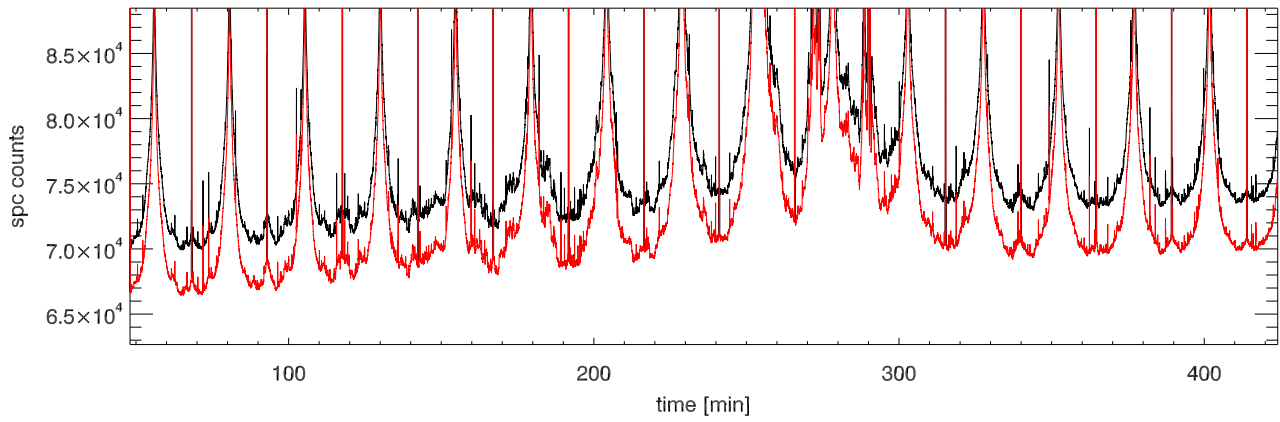

07jul11 a2030 tp vs time. Beam5A

tp vs time. Beam5B

calOn - calOff Beam5A

calOn - calOff Beam5B

07jul11 calOn - calOff Beam5A SigA: 0.027

calOn - calOff Beam5B SigB: 0.013