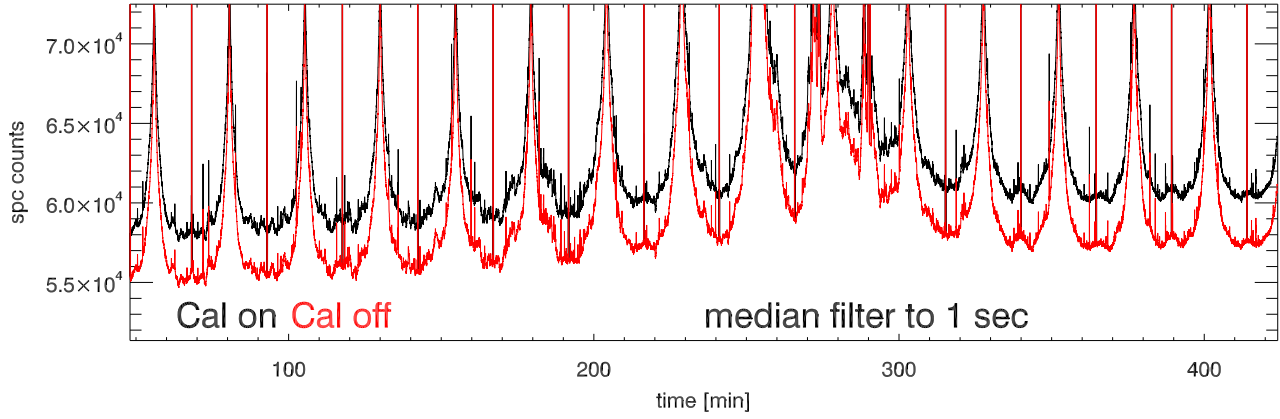

07jul11 a2030 tp vs time. Beam5A

tp vs time. Beam5B

calOn - calOff Beam5A

calOn - calOff Beam5B

07jul11 calOn - calOff Beam5A SigA: 0.027

calOn - calOff Beam5B SigB: 0.013