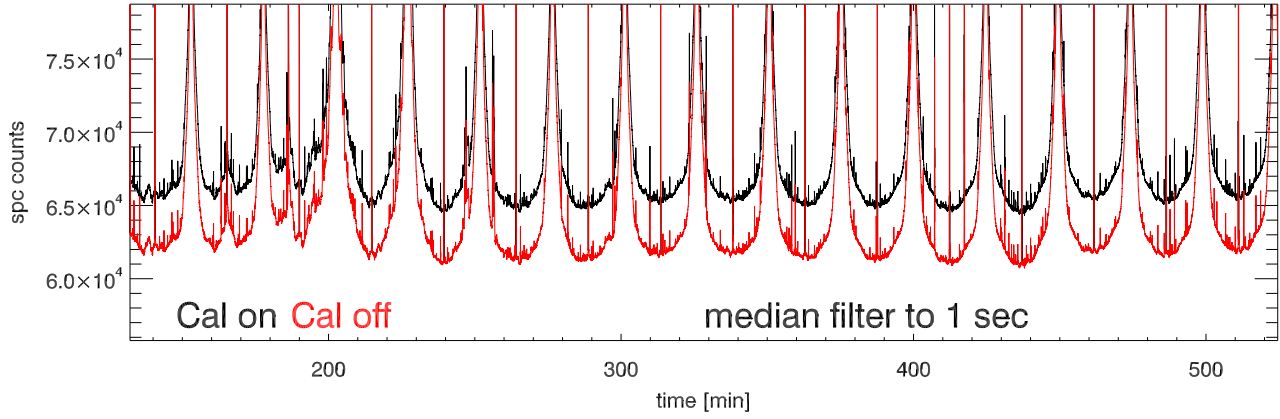

07aug12 a2030 tp vs time. Beam5A

tp vs time. Beam5B

calOn - calOff Beam5A

calOn - calOff Beam5B

07aug12 calOn - calOff Beam5A SigA: 0.018

calOn - calOff Beam5B SigB: 0.017