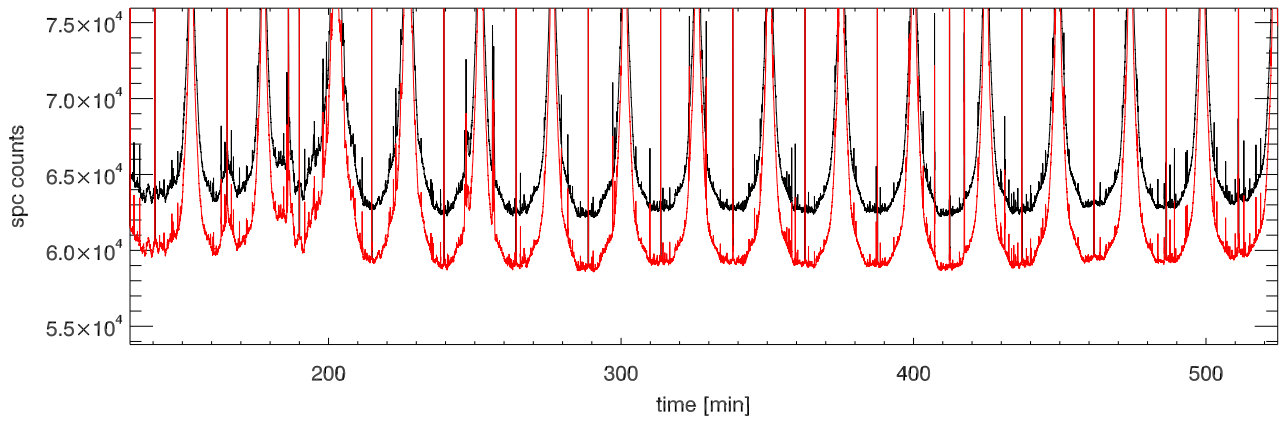

07aug12 a2030 tp vs time. Beam5A

tp vs time. Beam5B

calOn - calOff Beam5A

calOn - calOff Beam5B

07aug12 calOn - calOff Beam5A SigA: 0.018

calOn - calOff Beam5B SigB: 0.017