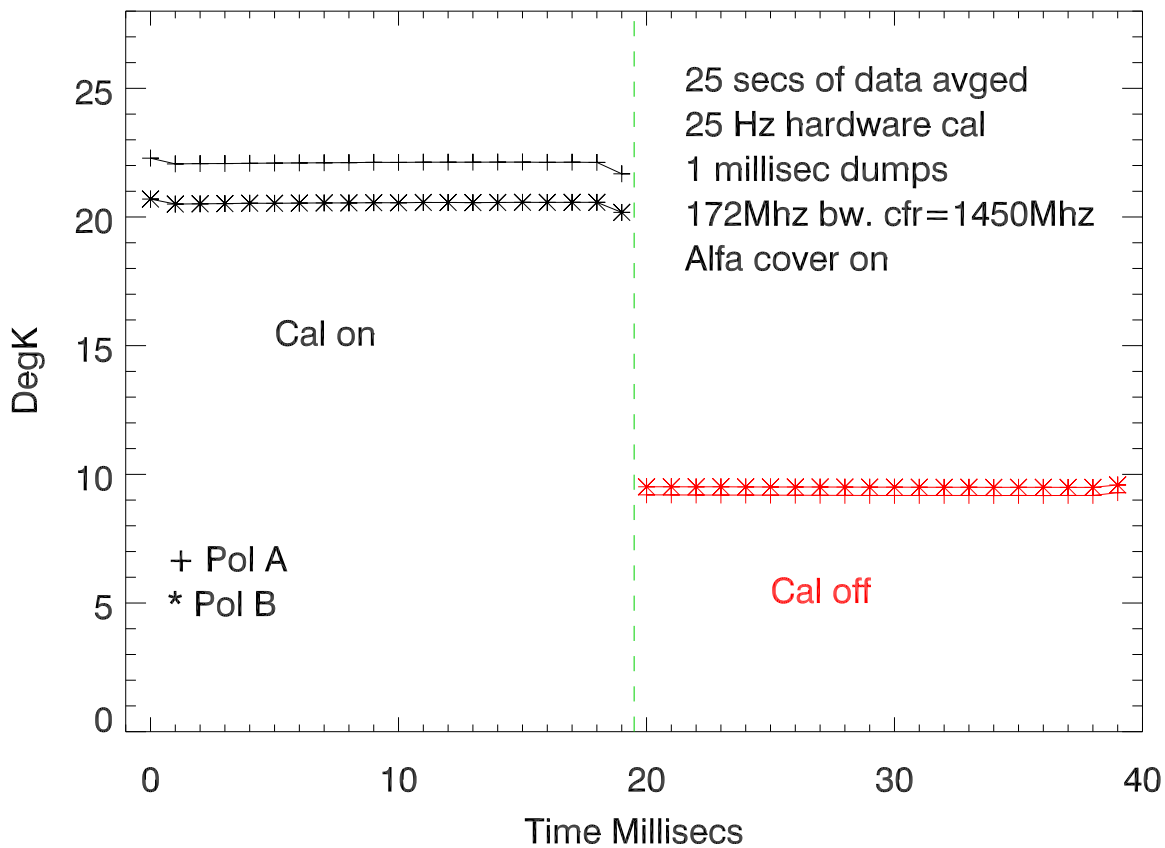

15jan14 alfa winking cal test.Bm 3