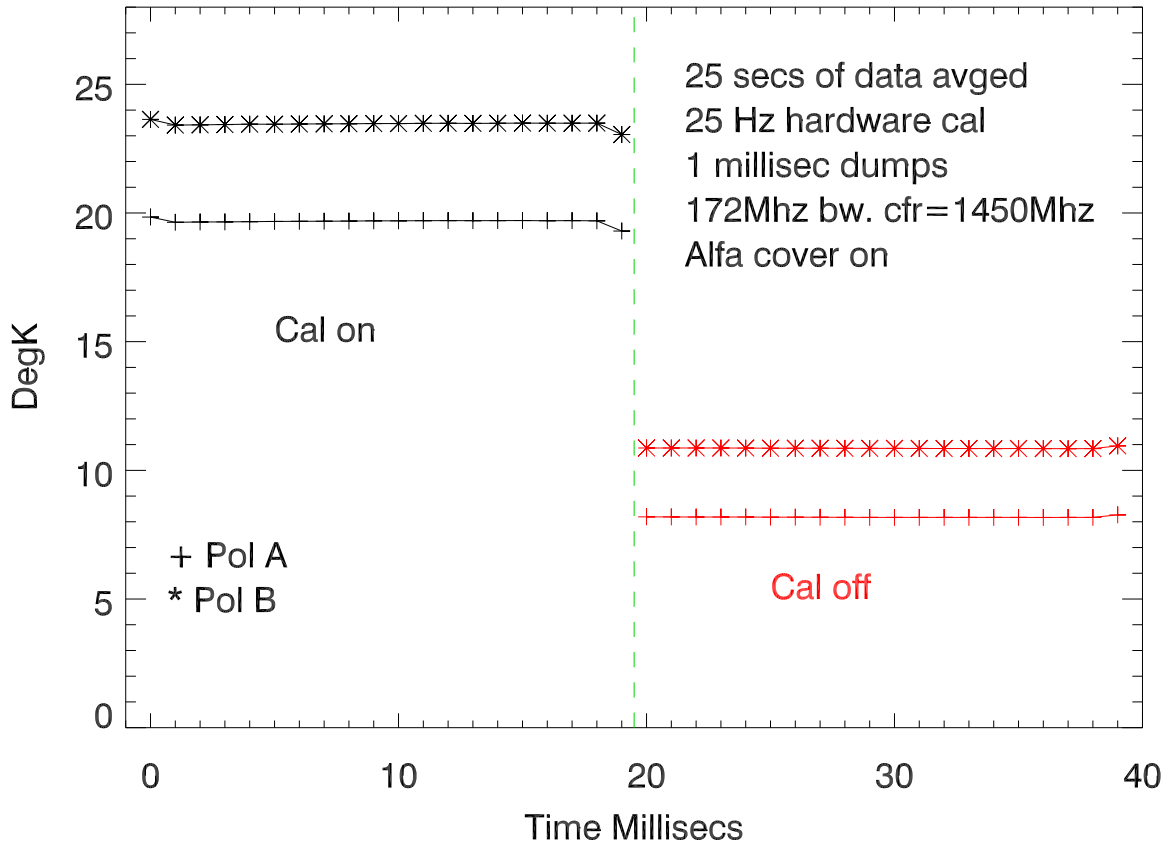

15jan14 alfa winking cal test.Bm 3

Blowup cal On,cal Off. median value removed

15jan14 alfa winking cal test.Bm 4

Blowup cal On,cal Off. median value removed

15jan14 alfa winking cal test.Bm 5

Blowup cal On,cal Off. median value removed