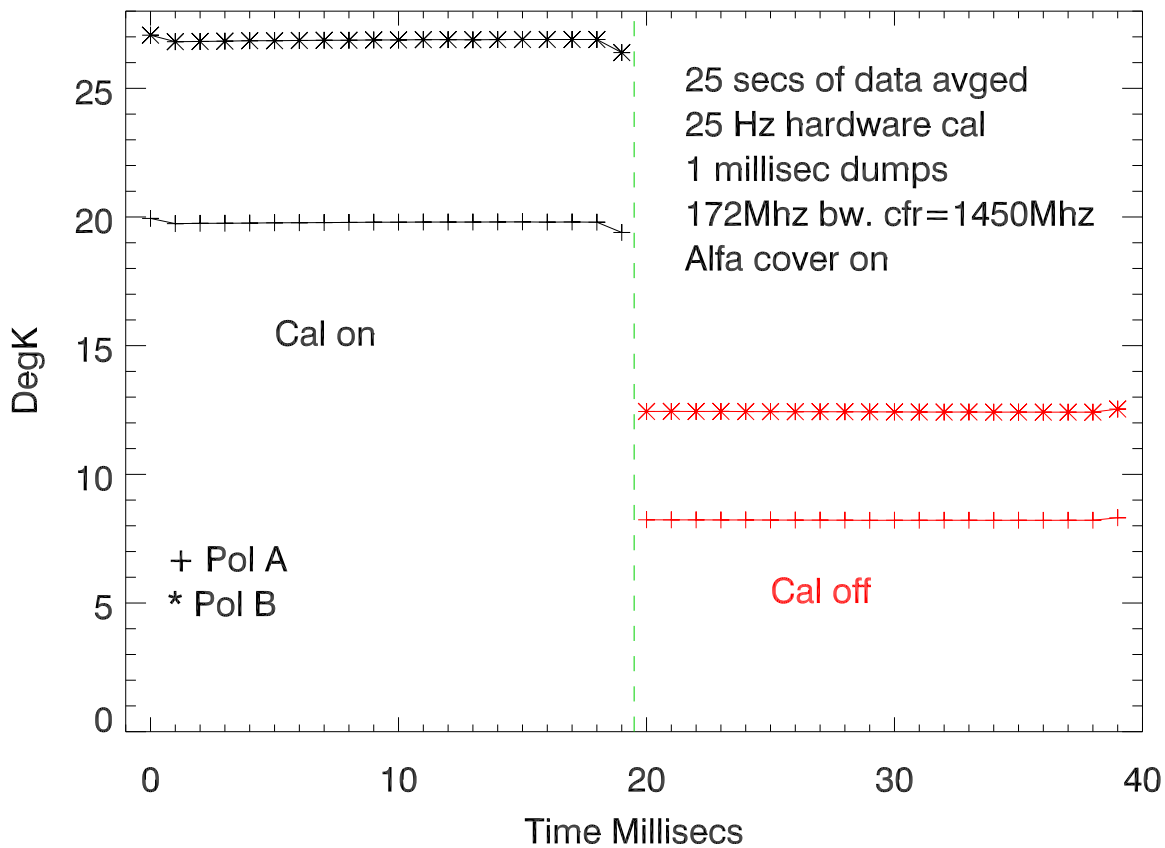

15jan14 alfa winking cal test.Bm 0

Blowup cal On,cal Off. median value removed

15jan14 alfa winking cal test.Bm 1

Blowup cal On,cal Off. median value removed

15jan14 alfa winking cal test.Bm 2

Blowup cal On,cal Off. median value removed