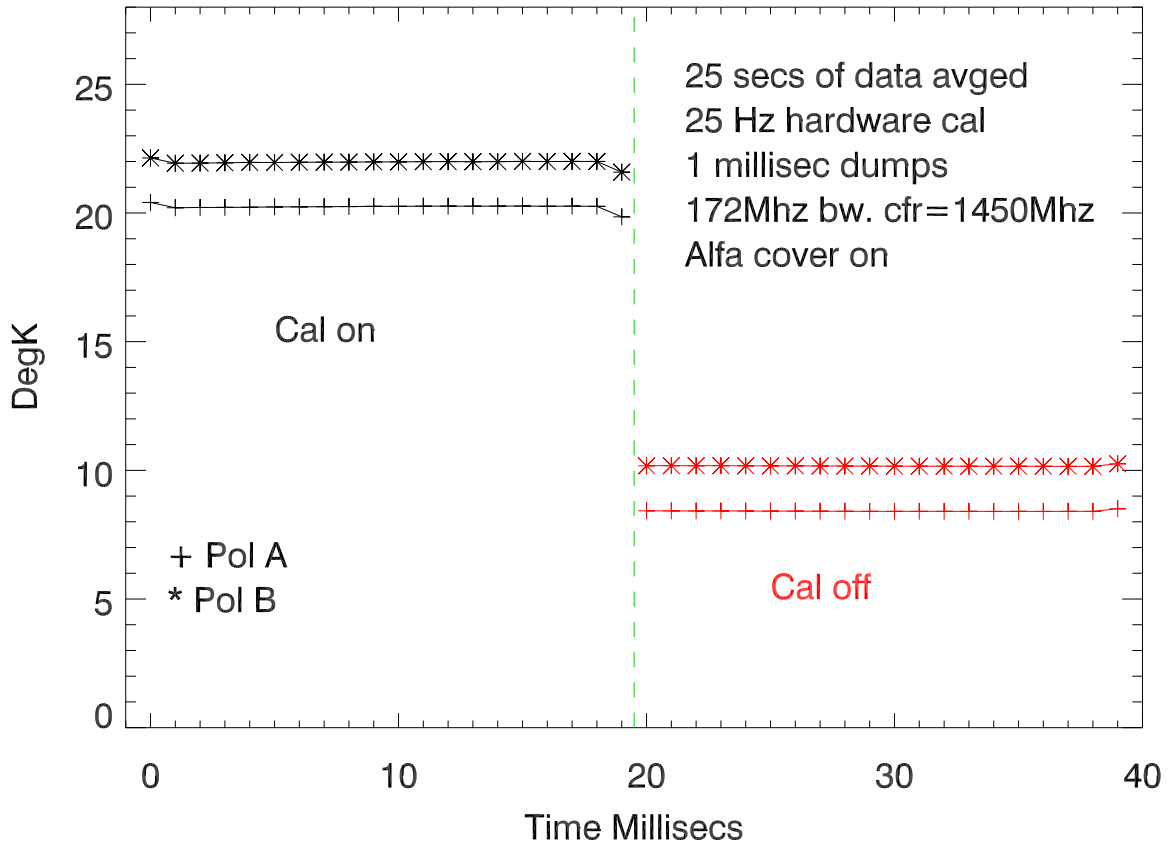

15jan14 alfa winking cal test.Bm 4