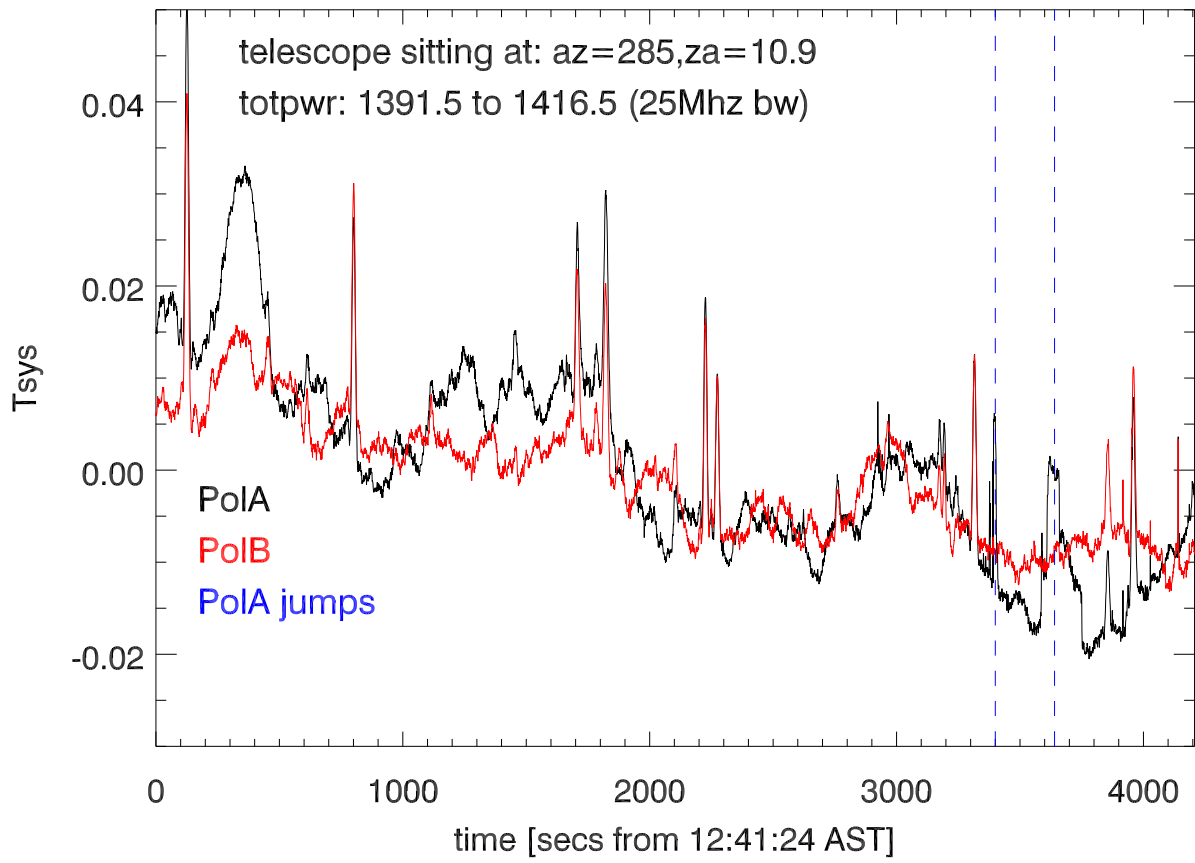

05may17 lbw total pwr vs time (linear pols)

05may17 lbw total pwr vs time blowup