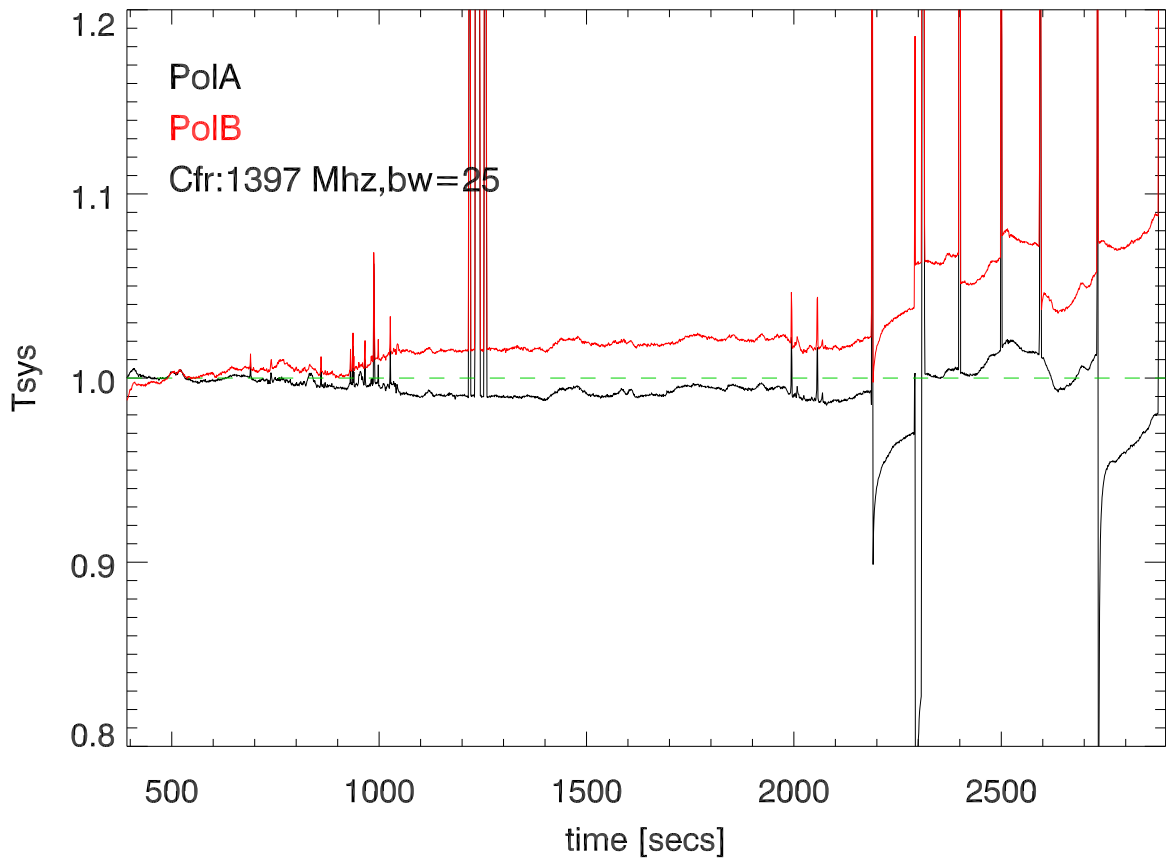

28mar17 lbw totPwr vs time. switching filters

blowup around filter switches