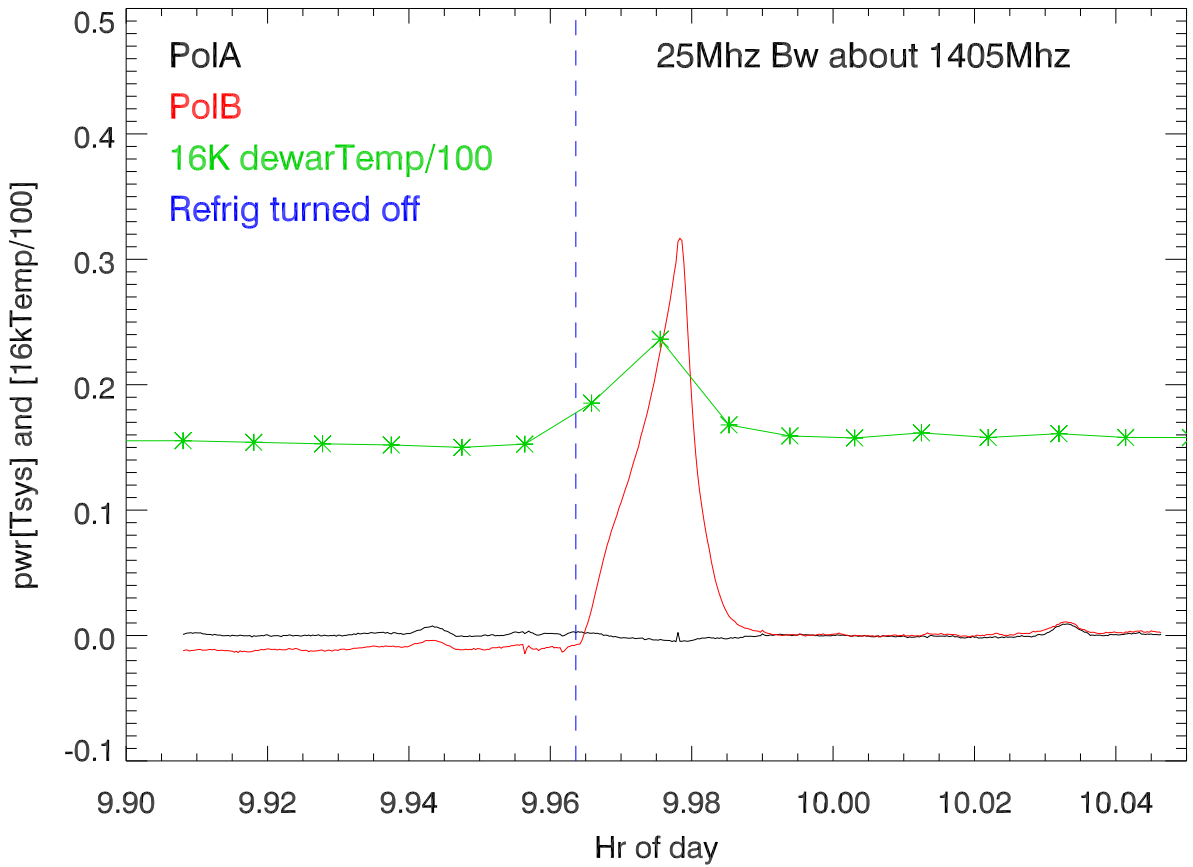

22sep15 lbw total pwr vs time and 16K stage overplotted

blowup: totPwr vs seconds from refrig off