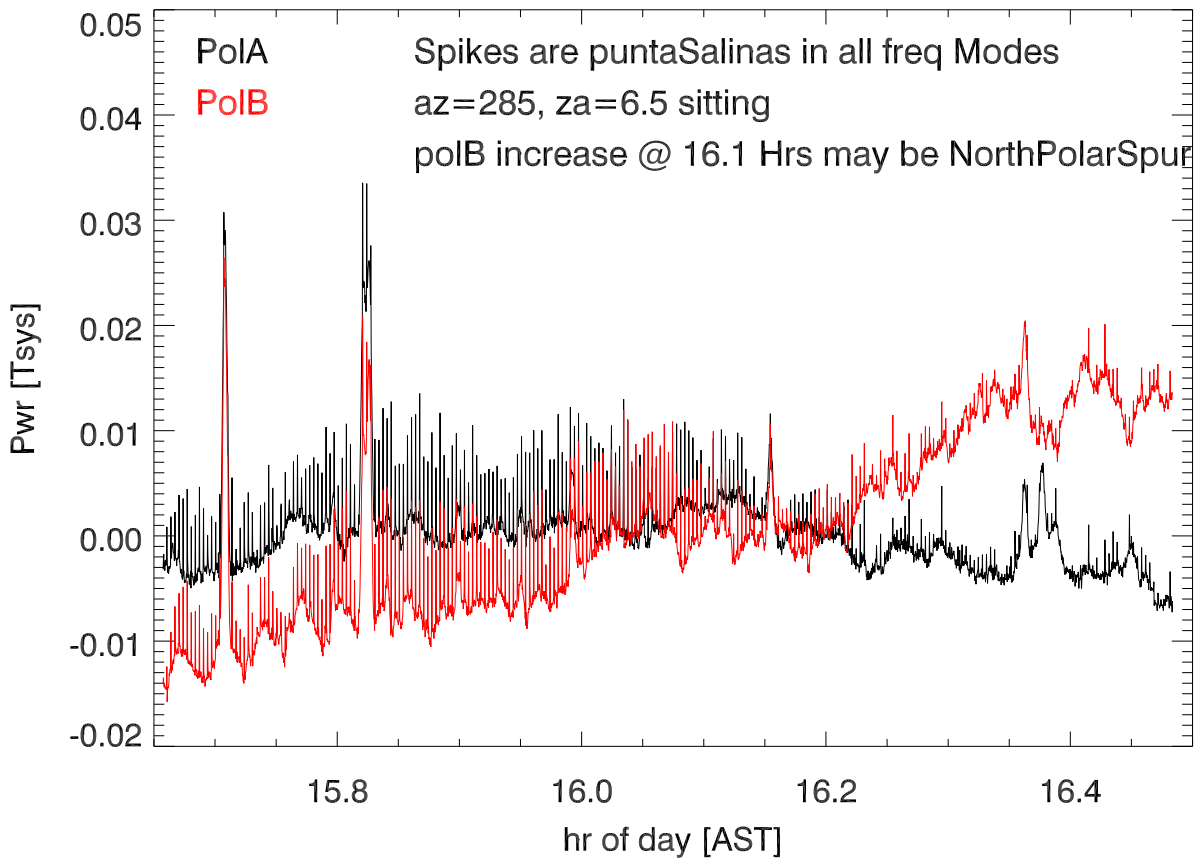

17sep15 lbw total power vs time

18sep15 lbw total power vs time