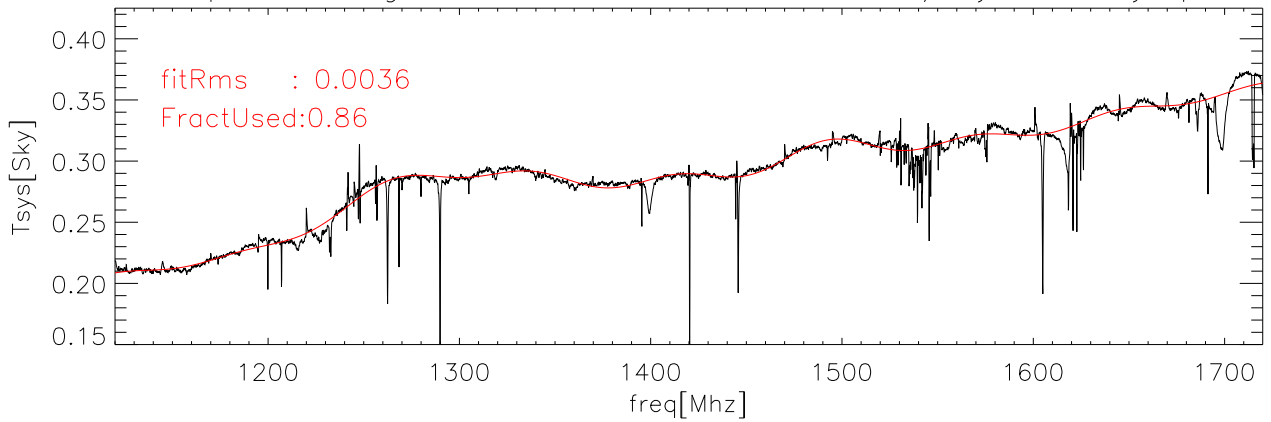

26sep08 Averaged data and fit for CalDeFlection/Tsys on abs polA

26sep08 Averaged data and fit for CalDeFlection/Tsys on abs polB

26sep08 Averaged data and fit for CalDeFlection/Tsys on Sky polA

26sep08 Averaged data and fit for CalDeFlection/Tsys on Sky polB