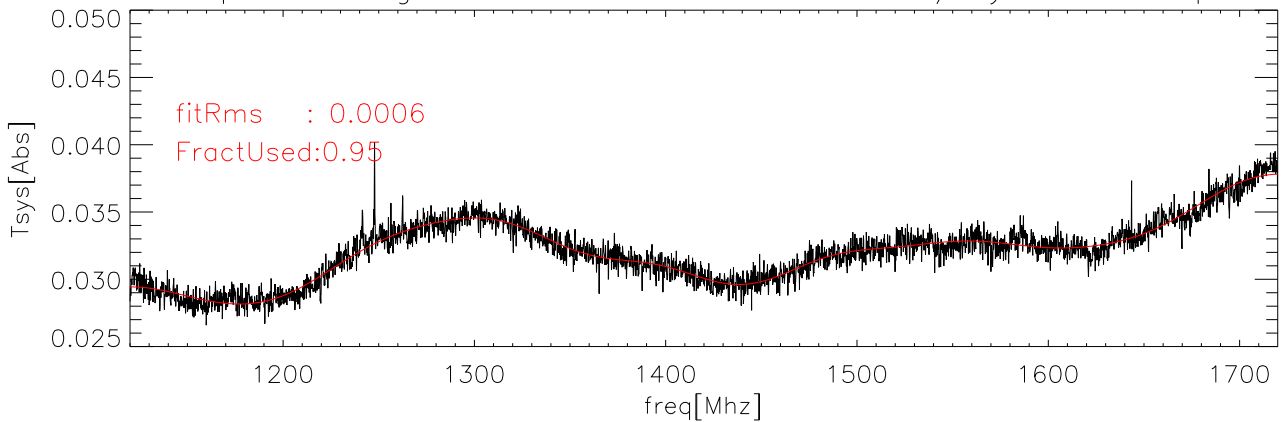

26sep08 Averaged data and fit for CalDeFlection/Tsys on abs polA

26sep08 Averaged data and fit for CalDeFlection/Tsys on abs polB

26sep08 Averaged data and fit for CalDeFlection/Tsys on Sky polA

26sep08 Averaged data and fit for CalDeFlection/Tsys on Sky polB