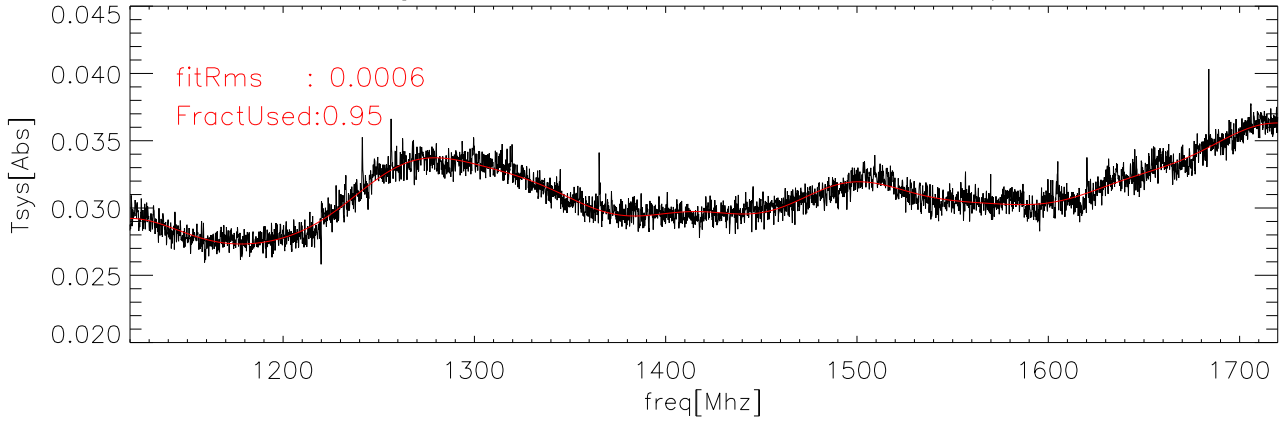

26sep08 Averaged data and fit for CalDeFlection/Tsys on abs polA

26sep08 Averaged data and fit for CalDeFlection/Tsys on abs polB

26sep08 Averaged data and fit for CalDeFlection/Tsys on Sky polA

26sep08 Averaged data and fit for CalDeFlection/Tsys on Sky polB