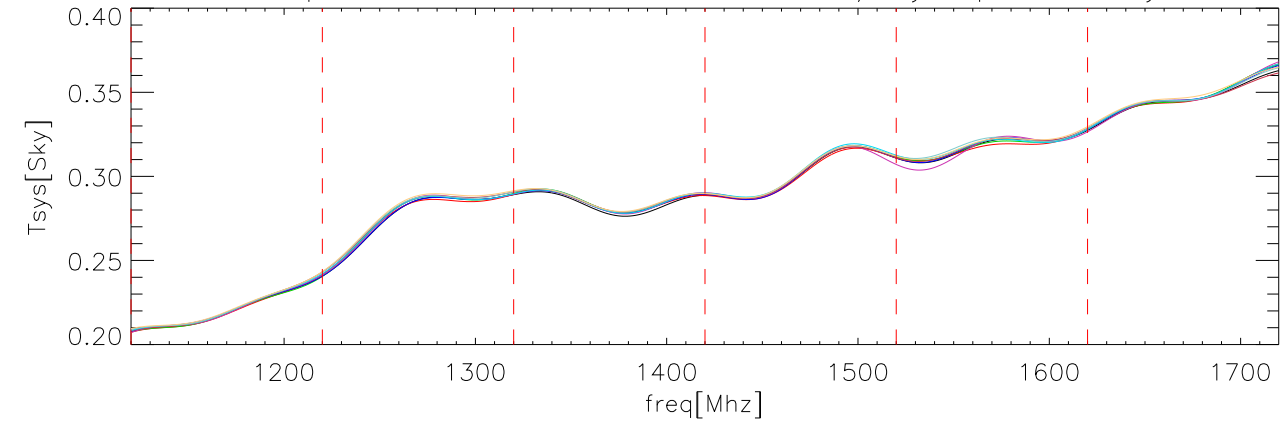

26sep08 OverPlot fits to CalDeFlection/Tsys polA on abs

26sep08 OverPlot fits to CalDeFlection/Tsys polB on abs

26sep08 OverPlot fits to CalDeFlection/Tsys polA on Sky

26sep08 OverPlot fits to CalDeFlection/Tsys polB on Sky