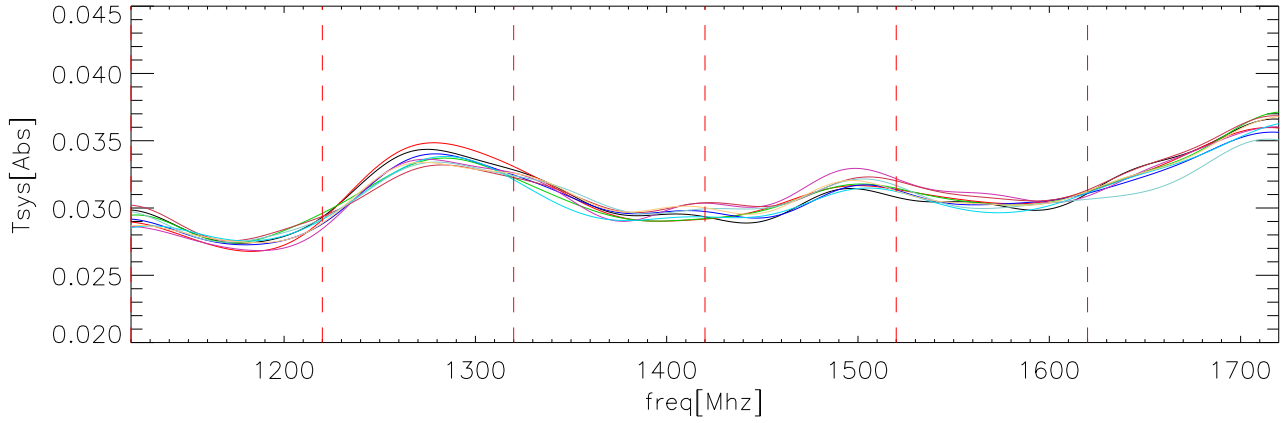

26sep08 OverPlot fits to CalDeFlection/Tsys polA on abs

26sep08 OverPlot fits to CalDeFlection/Tsys polB on abs

26sep08 OverPlot fits to CalDeFlection/Tsys polA on Sky

26sep08 OverPlot fits to CalDeFlection/Tsys polB on Sky