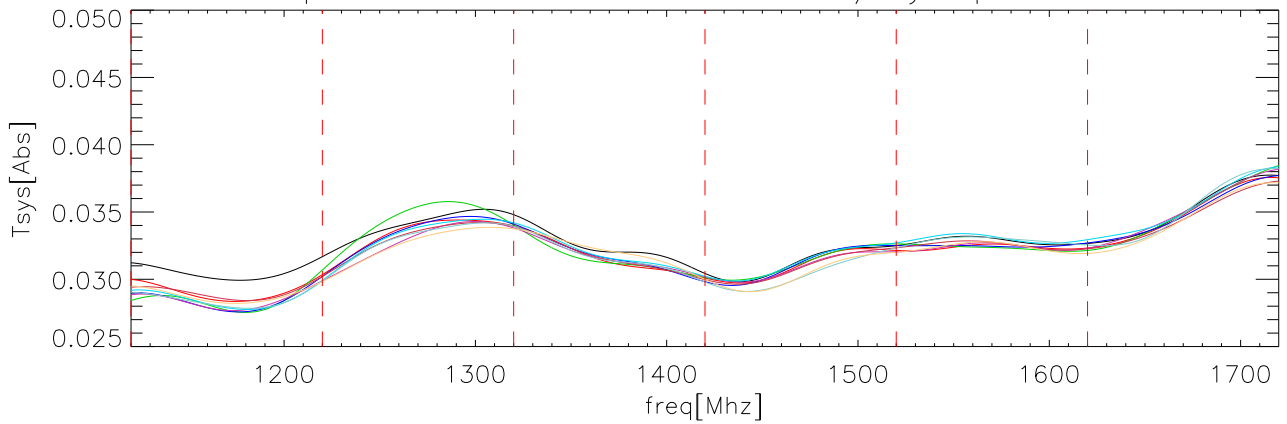

26sep08 OverPlot fits to CalDeFlection/Tsys polA on abs

26sep08 OverPlot fits to CalDeFlection/Tsys polB on abs

26sep08 OverPlot fits to CalDeFlection/Tsys polA on Sky

26sep08 OverPlot fits to CalDeFlection/Tsys polB on Sky