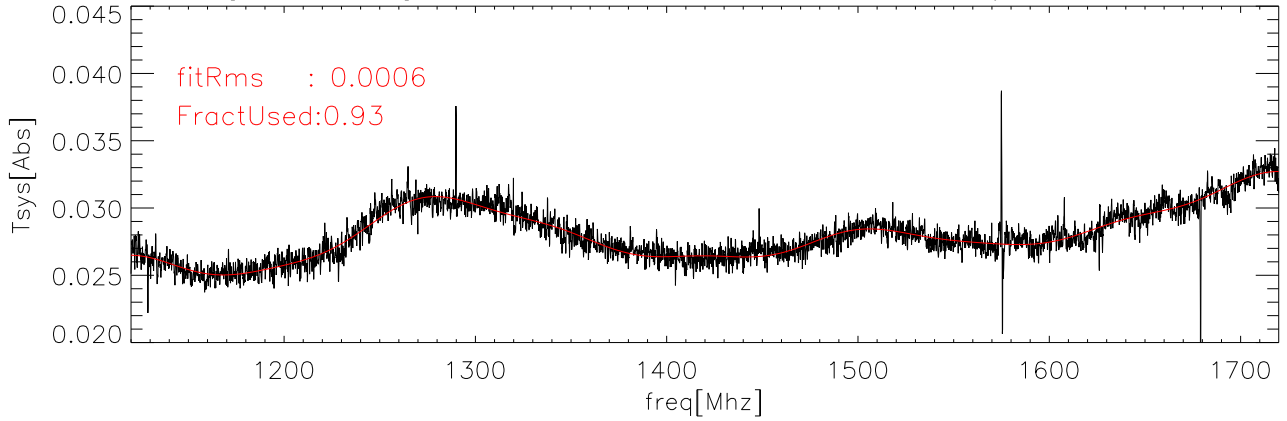

29aug08 Averaged data and fit for CalDeFlection/Tsys on abs polA

29aug08 Averaged data and fit for CalDeFlection/Tsys on abs polB

29aug08 Averaged data and fit for CalDeFlection/Tsys on Sky polA

29aug08 Averaged data and fit for CalDeFlection/Tsys on Sky polB