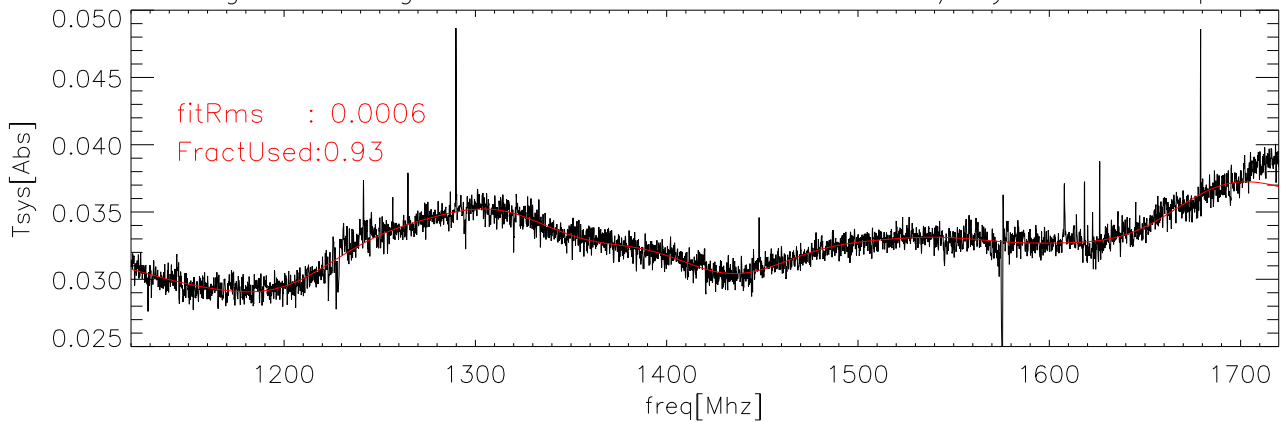

29aug08 Averaged data and fit for CalDeFlection/Tsys on abs polA

29aug08 Averaged data and fit for CalDeFlection/Tsys on abs polB

29aug08 Averaged data and fit for CalDeFlection/Tsys on Sky polA

29aug08 Averaged data and fit for CalDeFlection/Tsys on Sky polB