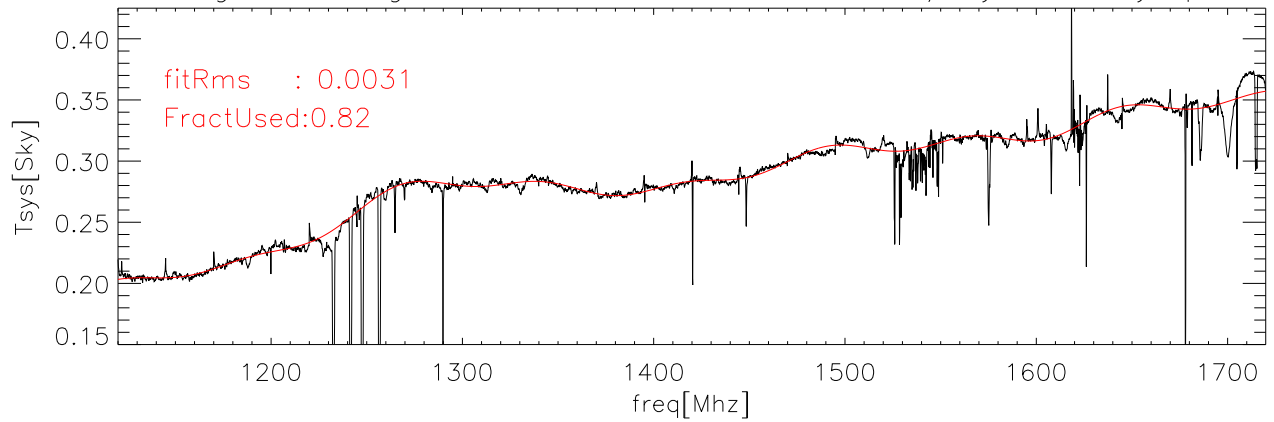

29aug08 Averaged data and fit for CalDeFlection/Tsys on abs polA

29aug08 Averaged data and fit for CalDeFlection/Tsys on abs polB

29aug08 Averaged data and fit for CalDeFlection/Tsys on Sky polA

29aug08 Averaged data and fit for CalDeFlection/Tsys on Sky polB