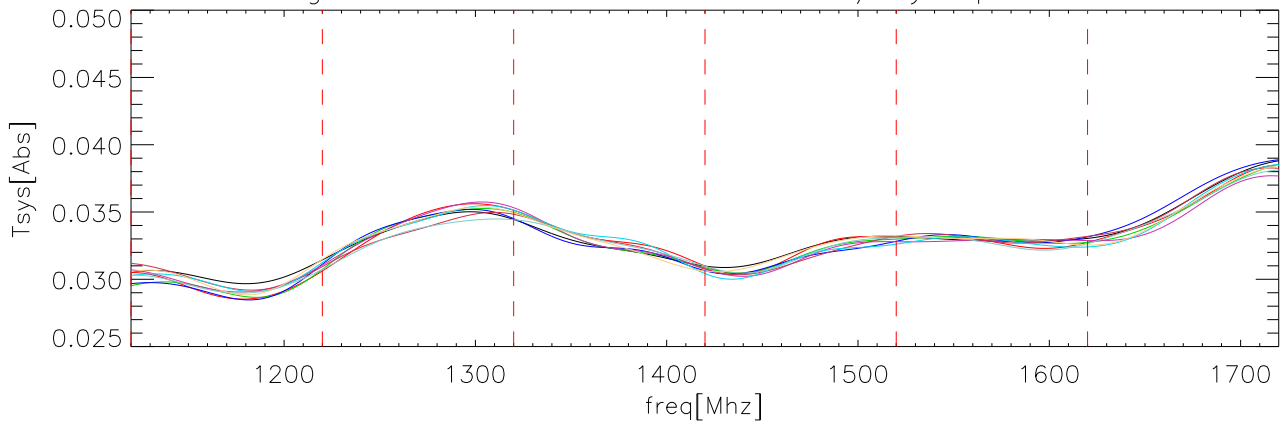

29aug08 OverPlot fits to CalDeFlection/Tsys polA on abs

29aug08 OverPlot fits to CalDeFlection/Tsys polB on abs

29aug08 OverPlot fits to CalDeFlection/Tsys polA on Sky

29aug08 OverPlot fits to CalDeFlection/Tsys polB on Sky