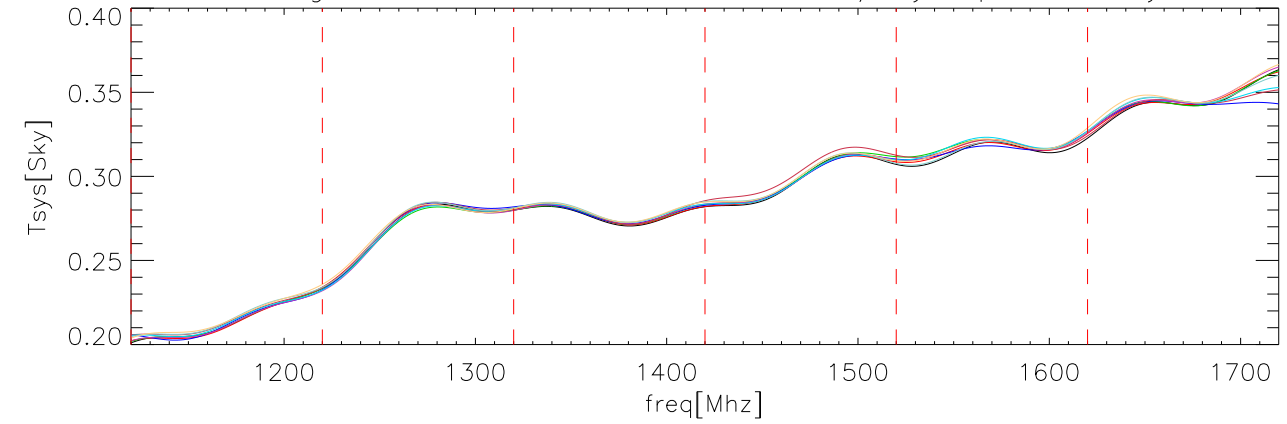

29aug08 OverPlot fits to CalDeFlection/Tsys polA on abs

29aug08 OverPlot fits to CalDeFlection/Tsys polB on abs

29aug08 OverPlot fits to CalDeFlection/Tsys polA on Sky

29aug08 OverPlot fits to CalDeFlection/Tsys polB on Sky