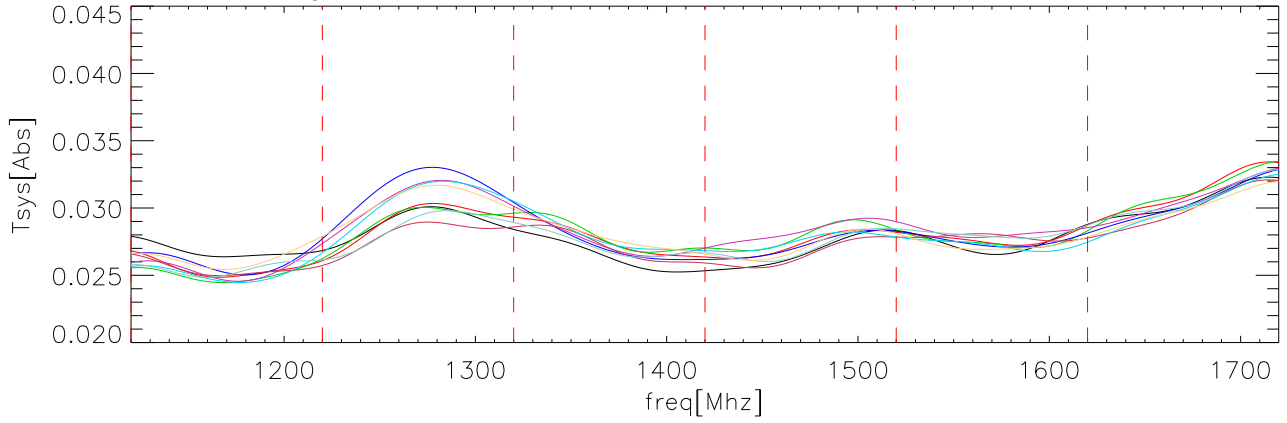

29aug08 OverPlot fits to CalDeFlection/Tsys polA on abs

29aug08 OverPlot fits to CalDeFlection/Tsys polB on abs

29aug08 OverPlot fits to CalDeFlection/Tsys polA on Sky

29aug08 OverPlot fits to CalDeFlection/Tsys polB on Sky