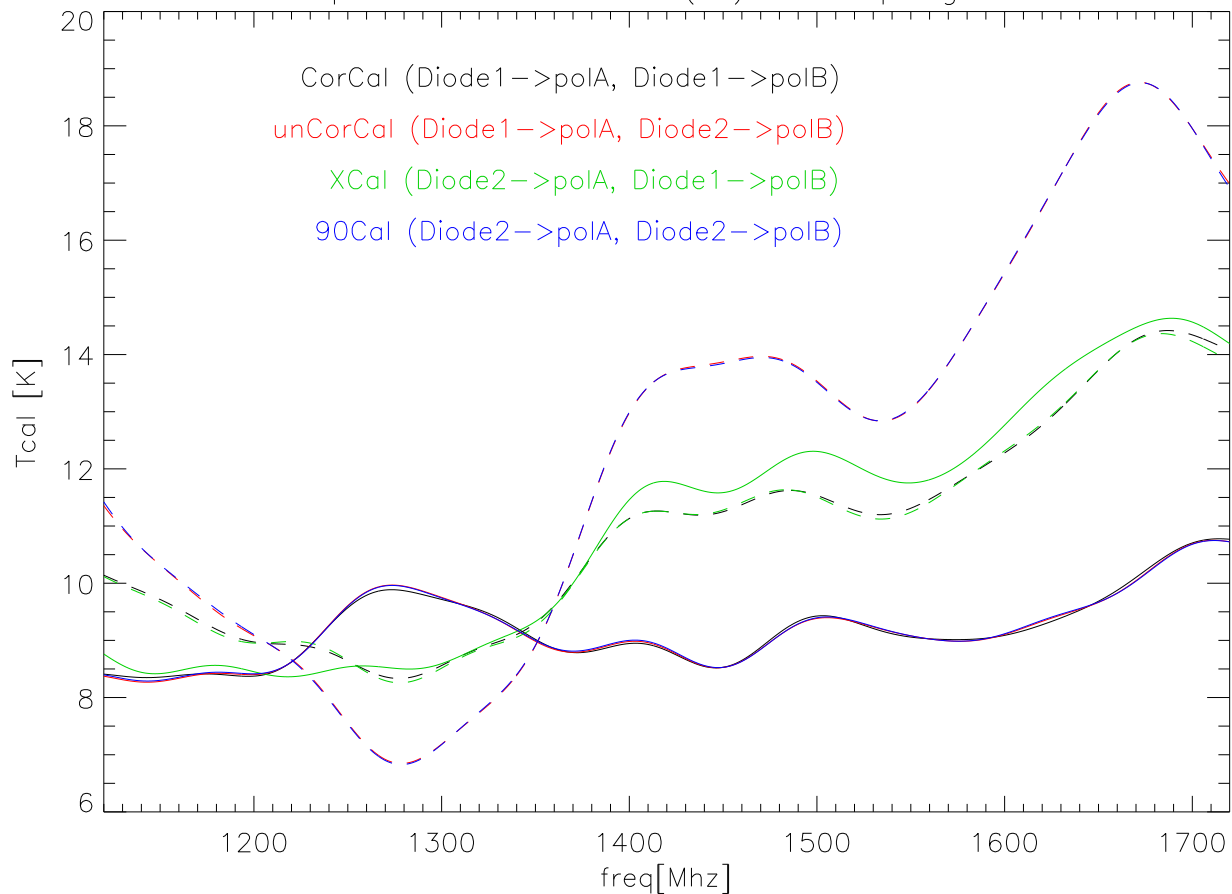

22apr07 Cal In Kelvins (fit) vs freq High cal

22apr07 Cal In Kelvins (fit) vs freq Low cal