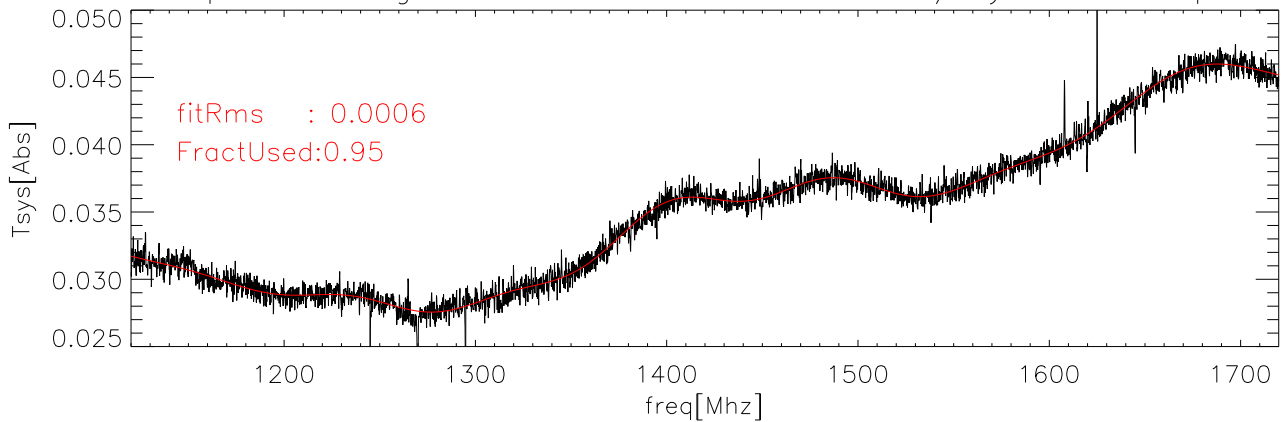

22apr07 Averaged data and fit for CalDeFlection/Tsys on abs polA

22apr07 Averaged data and fit for CalDeFlection/Tsys on abs polB

22apr07 Averaged data and fit for CalDeFlection/Tsys on Sky polA

22apr07 Averaged data and fit for CalDeFlection/Tsys on Sky polB