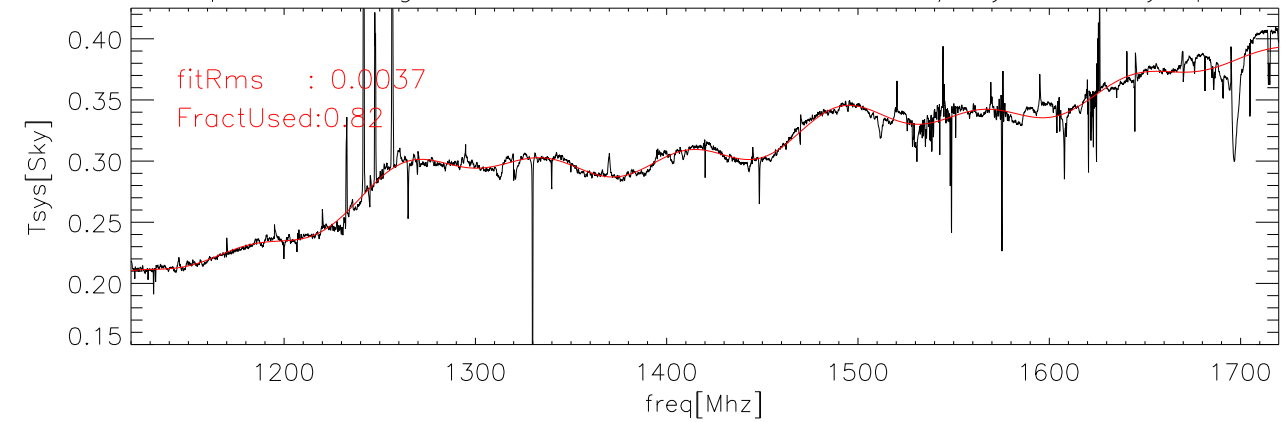

22apr07 Averaged data and fit for CalDeFlection/Tsys on abs polA

22apr07 Averaged data and fit for CalDeFlection/Tsys on abs polB

22apr07 Averaged data and fit for CalDeFlection/Tsys on Sky polA

22apr07 Averaged data and fit for CalDeFlection/Tsys on Sky polB