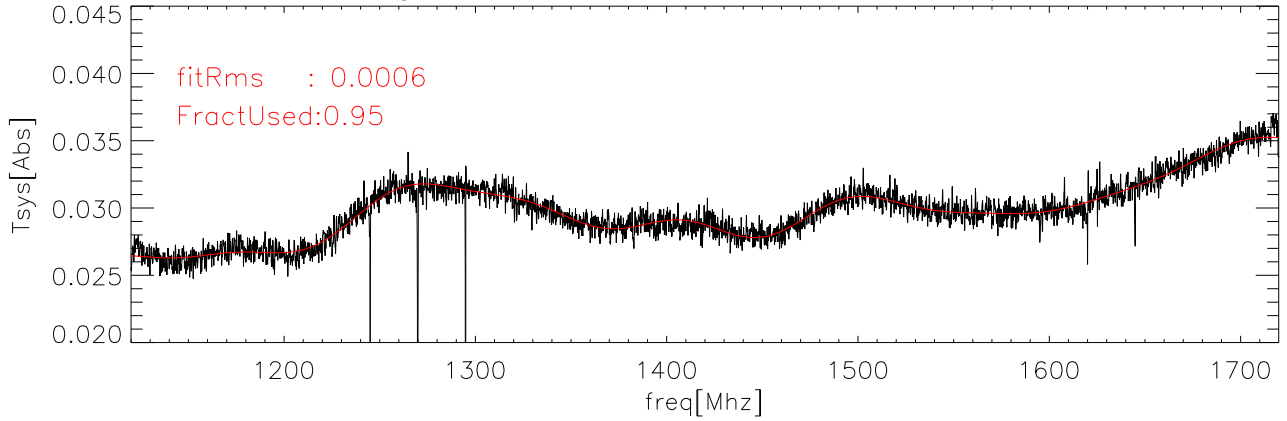

22apr07 Averaged data and fit for CalDeFlection/Tsys on abs polA

22apr07 Averaged data and fit for CalDeFlection/Tsys on abs polB

22apr07 Averaged data and fit for CalDeFlection/Tsys on Sky polA

22apr07 Averaged data and fit for CalDeFlection/Tsys on Sky polB