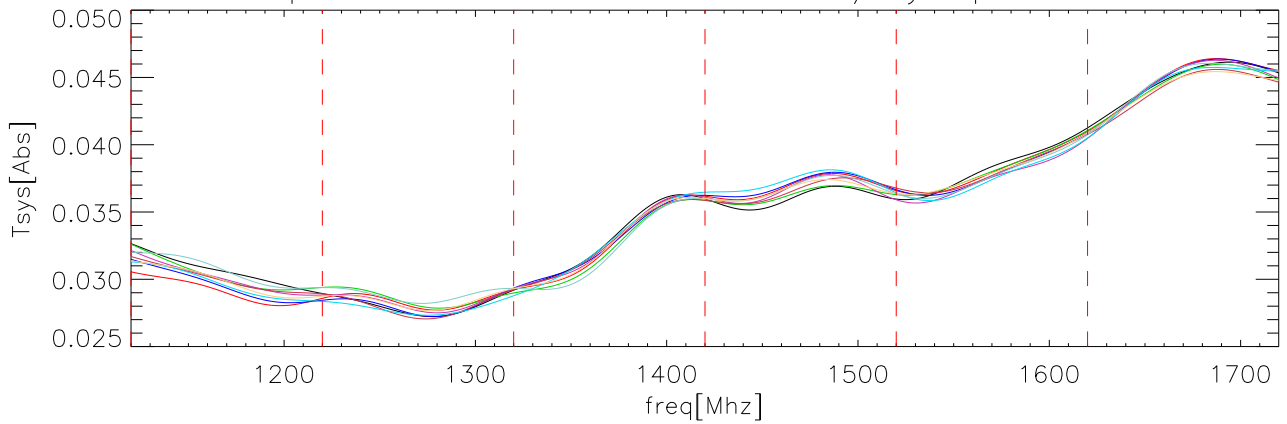

22apr07 OverPlot fits to CalDeFlection/Tsys polA on abs

22apr07 OverPlot fits to CalDeFlection/Tsys polB on abs

22apr07 OverPlot fits to CalDeFlection/Tsys polA on Sky

22apr07 OverPlot fits to CalDeFlection/Tsys polB on Sky