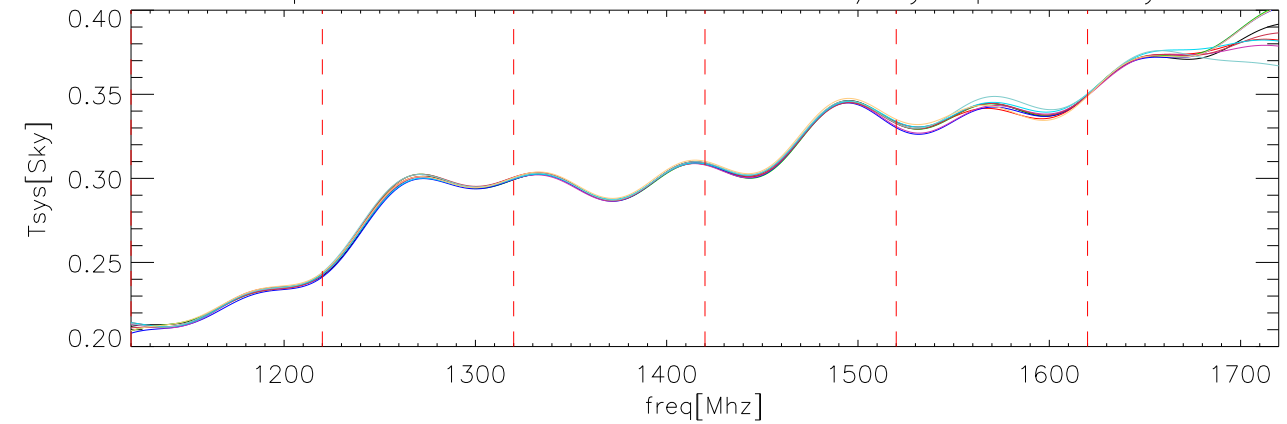

22apr07 OverPlot fits to CalDeFlection/Tsys polA on abs

22apr07 OverPlot fits to CalDeFlection/Tsys polB on abs

22apr07 OverPlot fits to CalDeFlection/Tsys polA on Sky

22apr07 OverPlot fits to CalDeFlection/Tsys polB on Sky