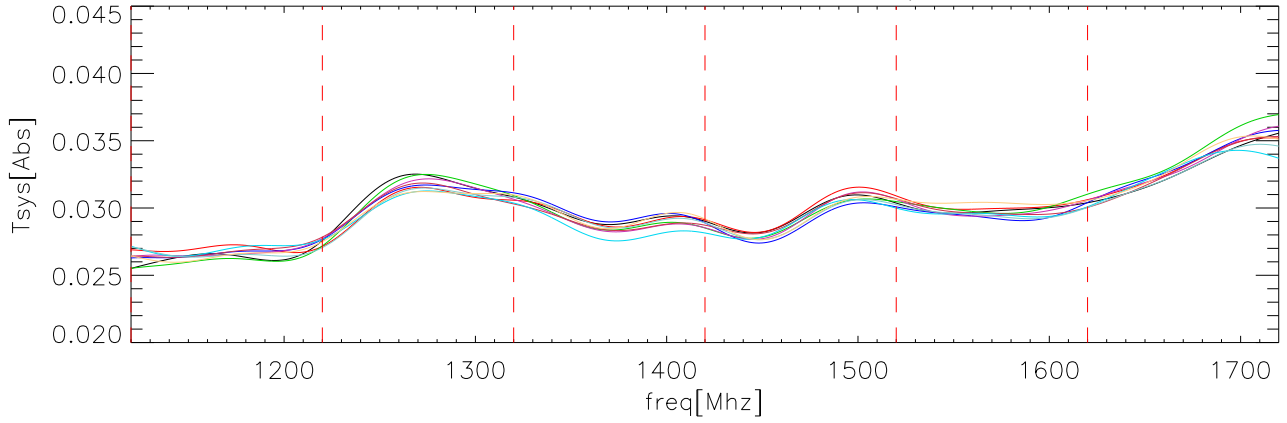

22apr07 OverPlot fits to CalDeFlection/Tsys polA on abs

22apr07 OverPlot fits to CalDeFlection/Tsys polB on abs

22apr07 OverPlot fits to CalDeFlection/Tsys polA on Sky

22apr07 OverPlot fits to CalDeFlection/Tsys polB on Sky