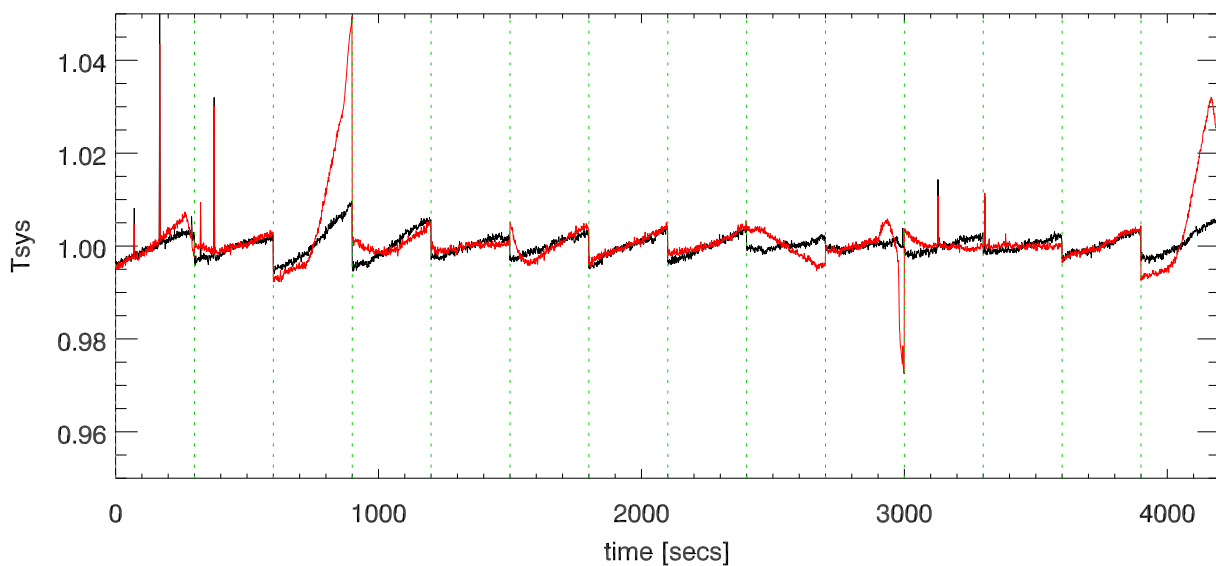

a2335 10jul10 lbw total power vs time.

Normalize each 300 sec scan to median value

(Normalized TsysB) / (Normalized TsysA) vs time