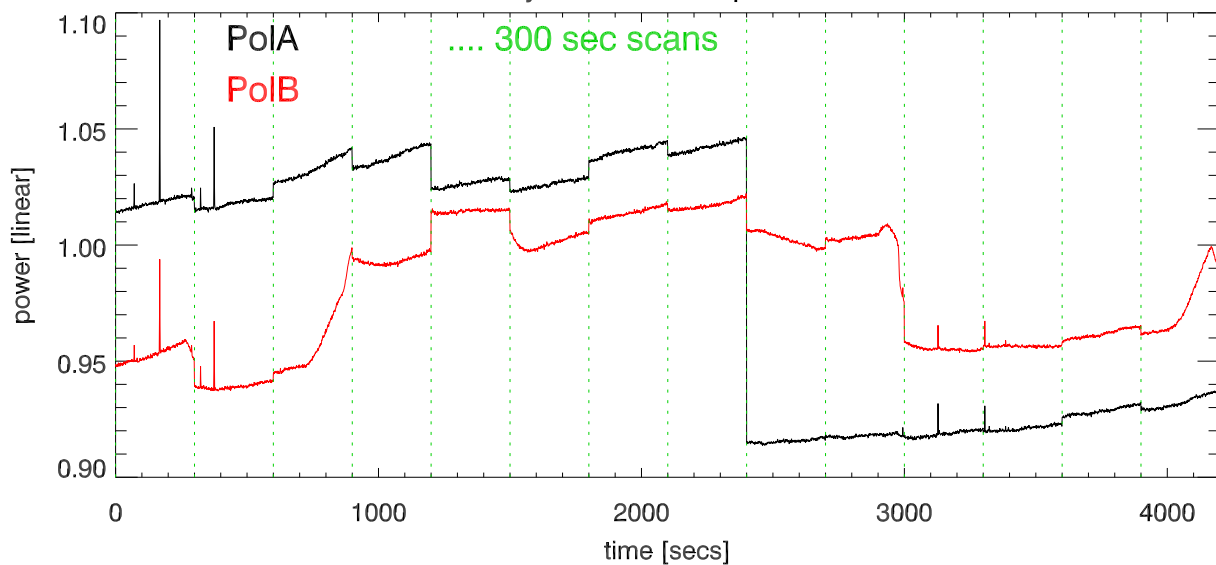

a2335 10jul10 lbw total power vs time.

Normalize each 300 sec scan to median value

(Normalized TsysB) / (Normalized TsysA) vs time