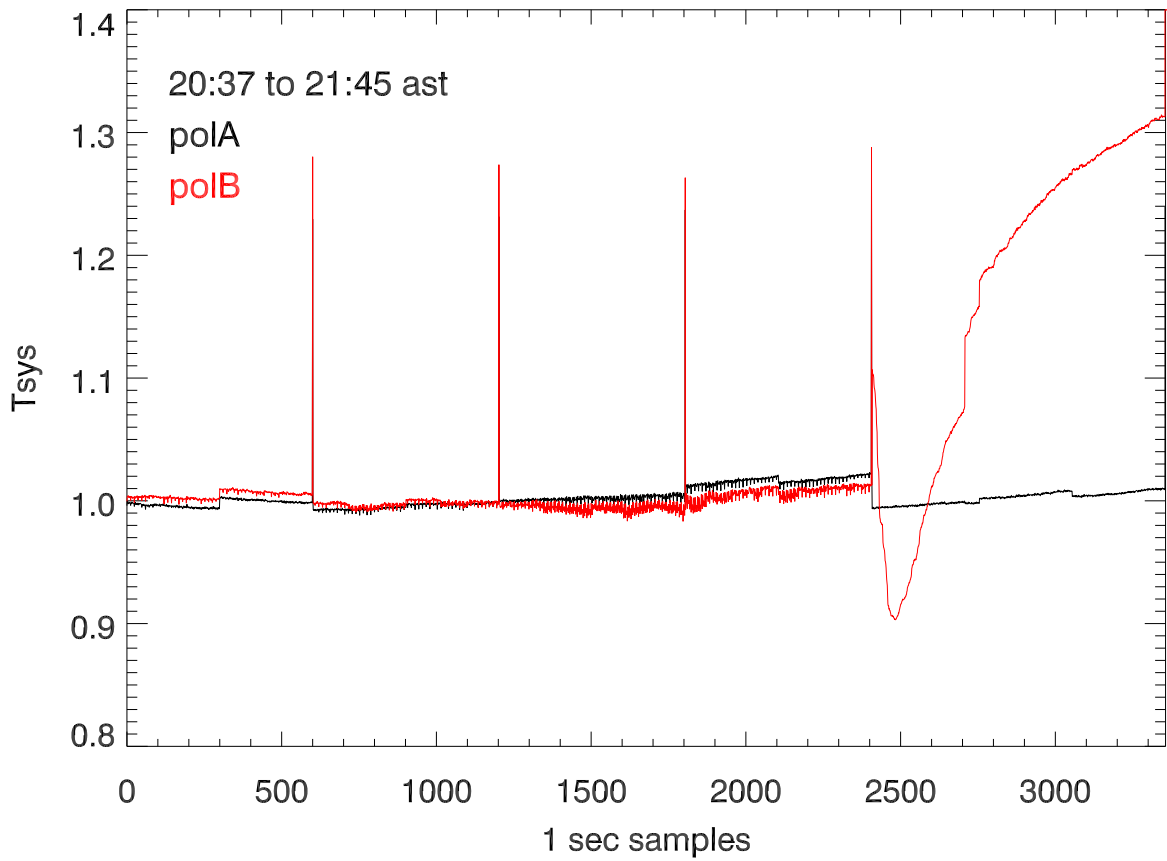

26mar17 a3160 lbw file 2. total power vs time

blowup around filter switch