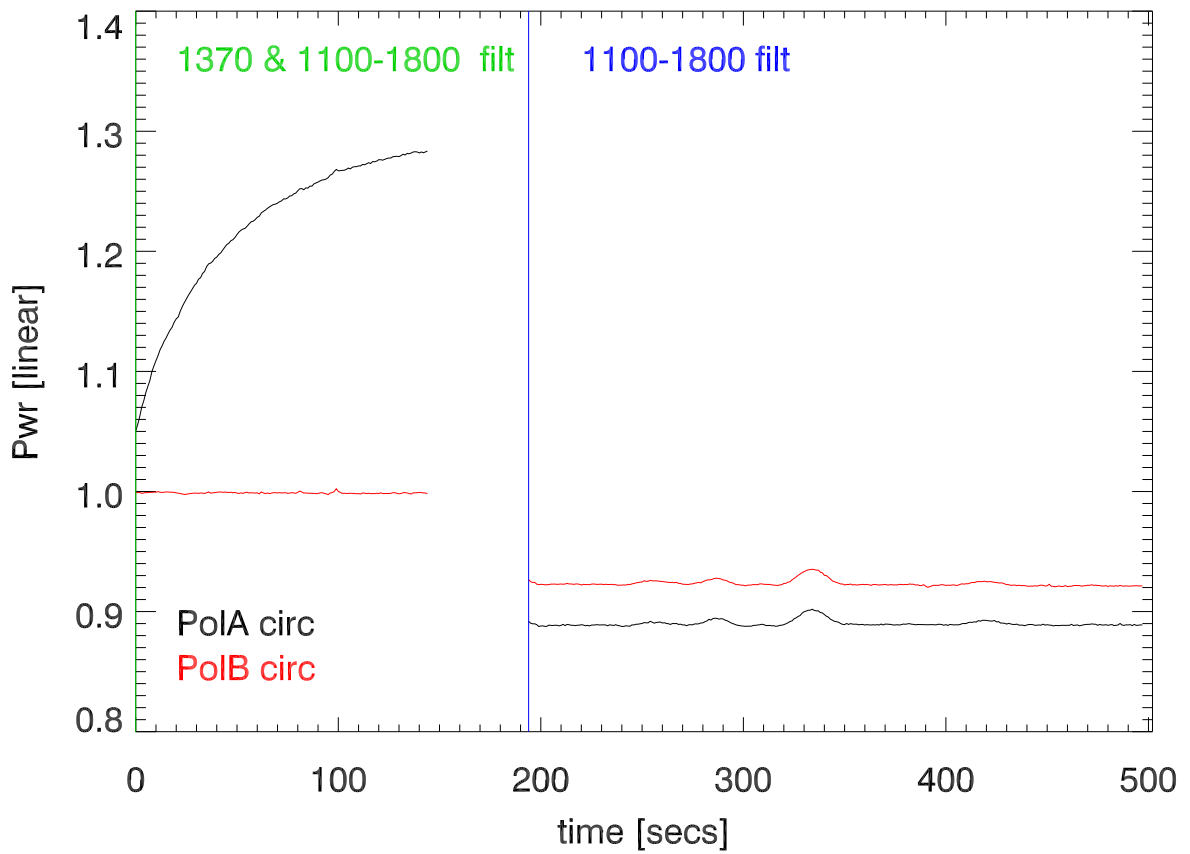

30oct12 lbw 1370 hpfiler test. TotPwr vs time. cirPol

Tests with linear pol. 1370 & 1100-1800 filters in.