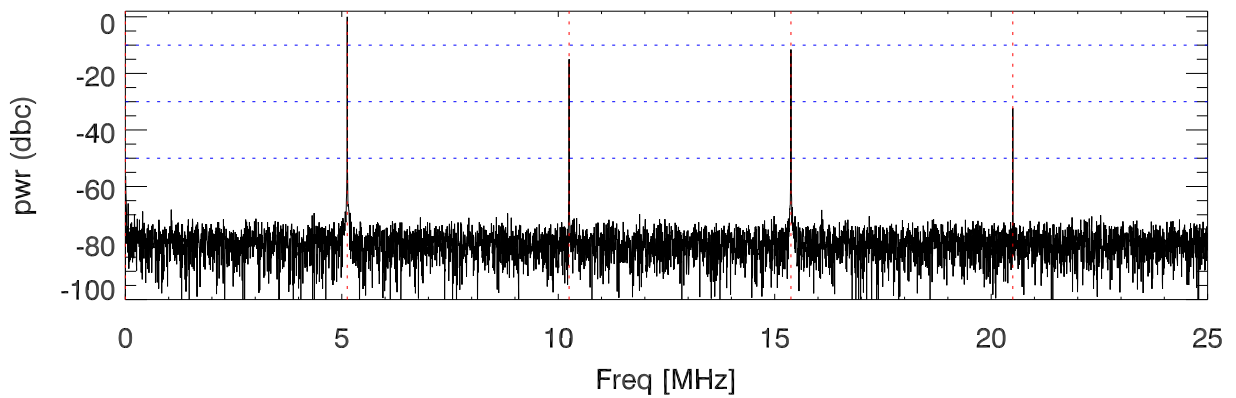

151029 Tx5 tube monitor ports: BroadBand

IPA Anode

Driver Anode

Rf FwdPwr Output

151029 Tx5 tube monitor ports: spectral density. BroadBand

IPA Anode

Driver Anode

Rf FwdPwr Output