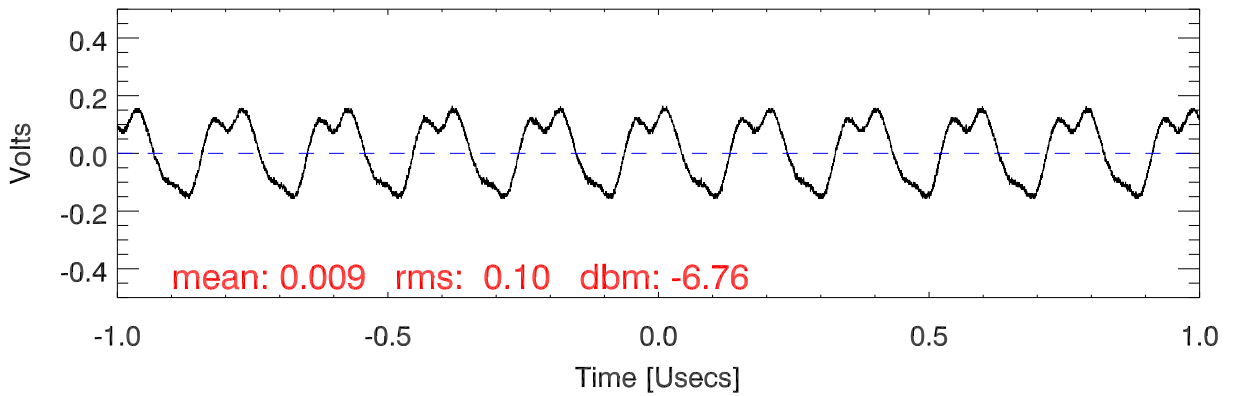

151029 Tx5 tube monitor ports: BroadBand

IPA Anode

Driver Anode

Rf FwdPwr Output

151029 Tx5 tube monitor ports: spectral density. BroadBand

IPA Anode

Driver Anode

Rf FwdPwr Output