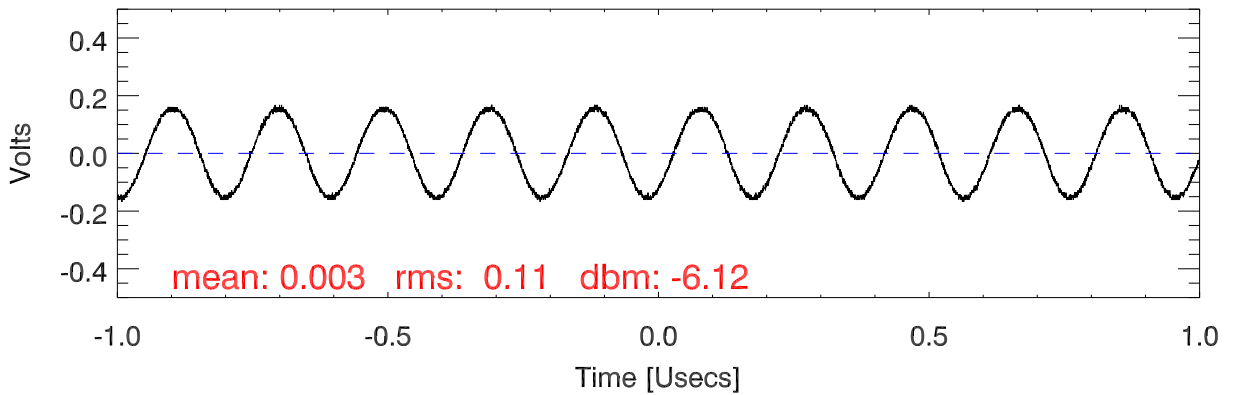

151029 Tx5 tube monitor ports: BroadBand

IPA Anode

Driver Anode

Rf FwdPwr Output

151029 Tx5 tube monitor ports: spectral density. BroadBand

IPA Anode

Driver Anode

Rf FwdPwr Output