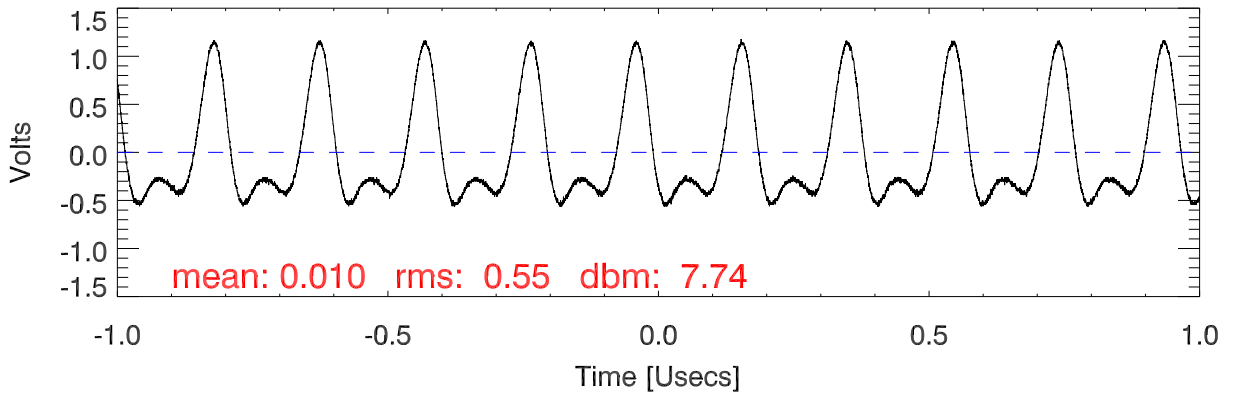

151029 Tx5 tube monitor ports: BroadBand

IPA Anode

Driver Anode

Rf FwdPwr Output

151029 Tx5 tube monitor ports: spectral density. BroadBand

IPA Anode

Driver Anode

Rf FwdPwr Output