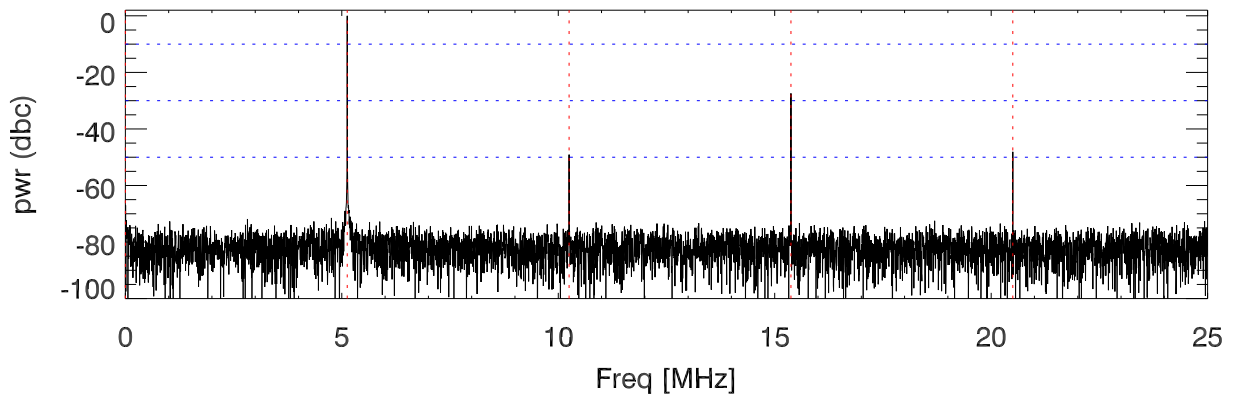

151029 Tx5 tube monitor ports: BroadBand

IPA Anode

Driver Anode

Rf FwdPwr Output

151029 Tx5 tube monitor ports: spectral density. BroadBand

IPA Anode

Driver Anode

Rf FwdPwr Output