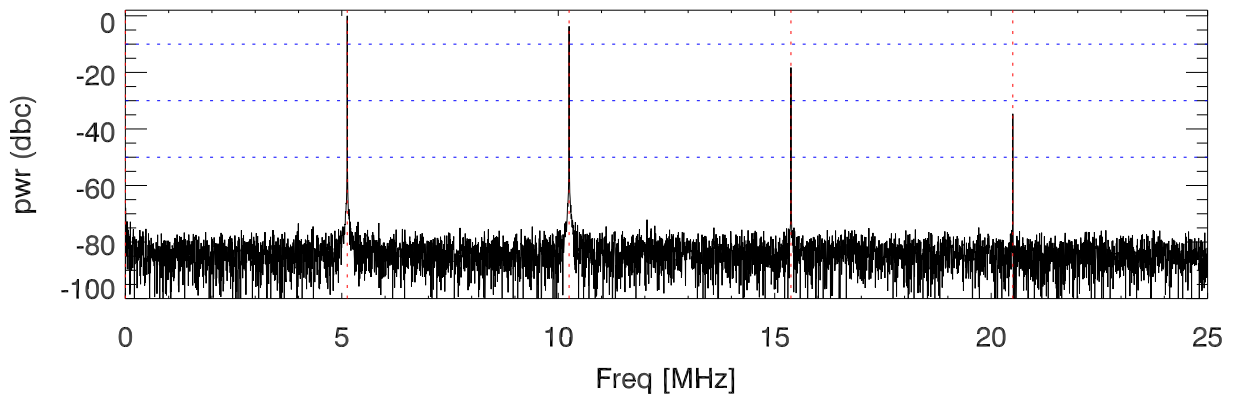

151029 Tx5 tube monitor ports: BroadBand

IPA Anode

Driver Anode

Rf FwdPwr Output

151029 Tx5 tube monitor ports: spectral density. BroadBand

IPA Anode

Driver Anode

Rf FwdPwr Output