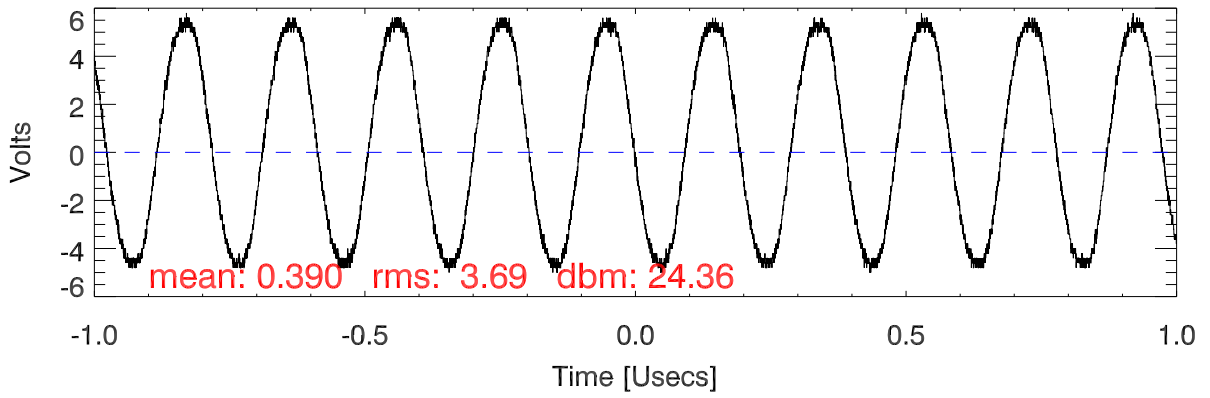

151029 Tx5 tube monitor ports: BroadBand

IPA Anode

Driver Anode

Rf FwdPwr Output

151029 Tx5 tube monitor ports: spectral density. BroadBand

IPA Anode

Driver Anode

Rf FwdPwr Output