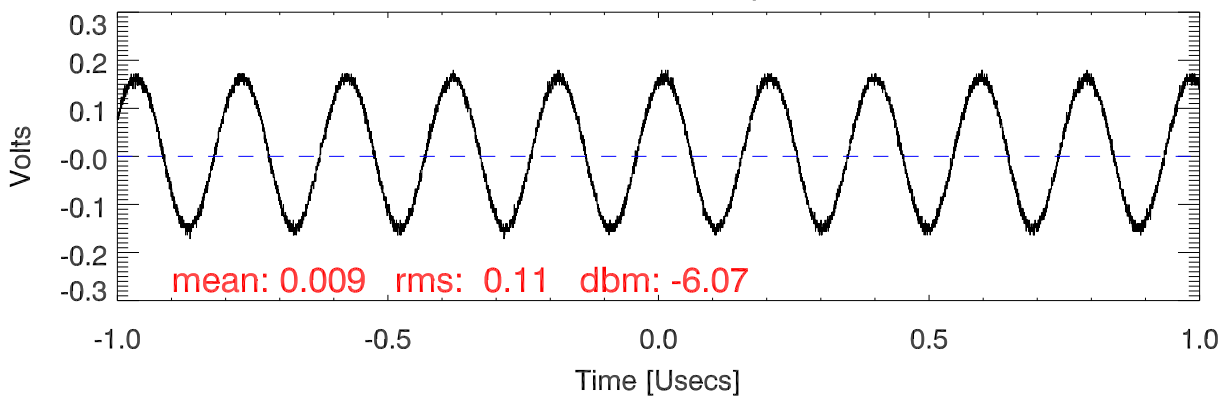

151102Tx6 tube monitor ports: BroadBand

IPA Anode

Driver Anode

Rf FwdPwr Output

151102Tx6 tube monitor ports: spectral density. BroadBand

IPA Anode

Driver Anode

Rf FwdPwr Output