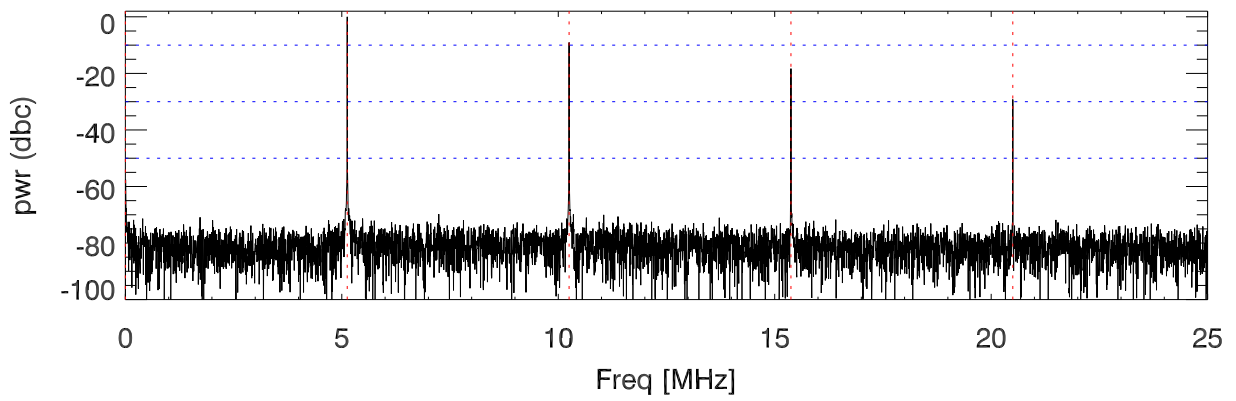

151102Tx6 tube monitor ports: BroadBand

IPA Anode

Driver Anode

Rf FwdPwr Output

151102Tx6 tube monitor ports: spectral density. BroadBand

IPA Anode

Driver Anode

Rf FwdPwr Output