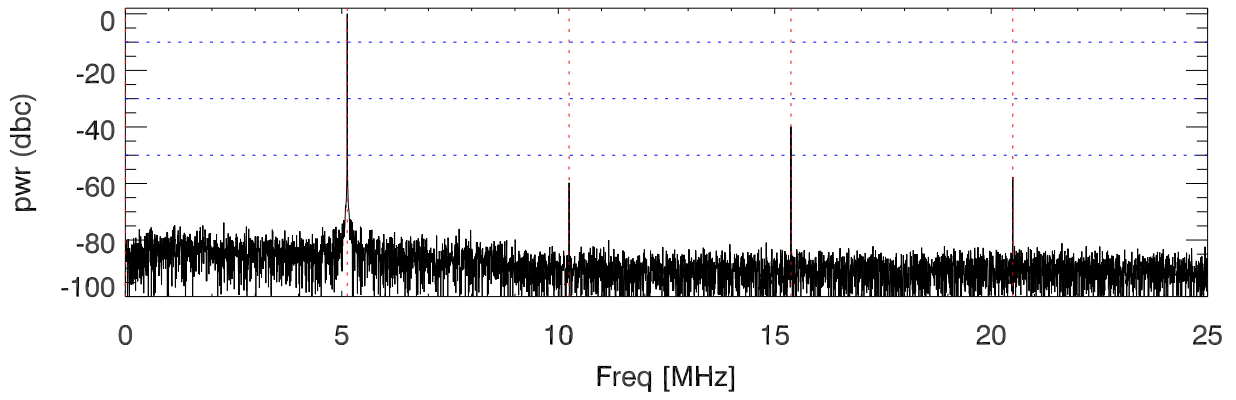

151102Tx6 tube monitor ports: BroadBand

IPA Anode

Driver Anode

Rf FwdPwr Output

151102Tx6 tube monitor ports: spectral density. BroadBand

IPA Anode

Driver Anode

Rf FwdPwr Output