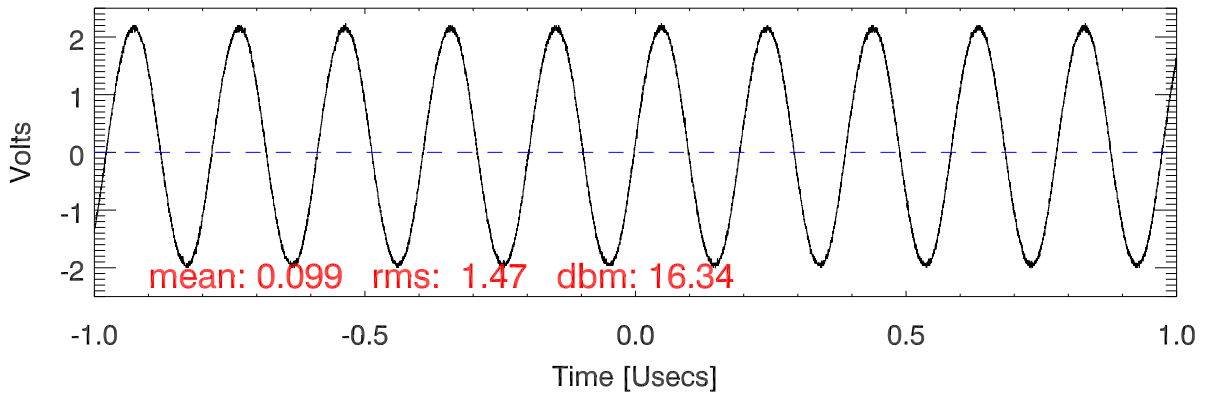

151102Tx6 tube monitor ports: BroadBand

IPA Anode

Driver Anode

Rf FwdPwr Output

151102Tx6 tube monitor ports: spectral density. BroadBand

IPA Anode

Driver Anode

Rf FwdPwr Output