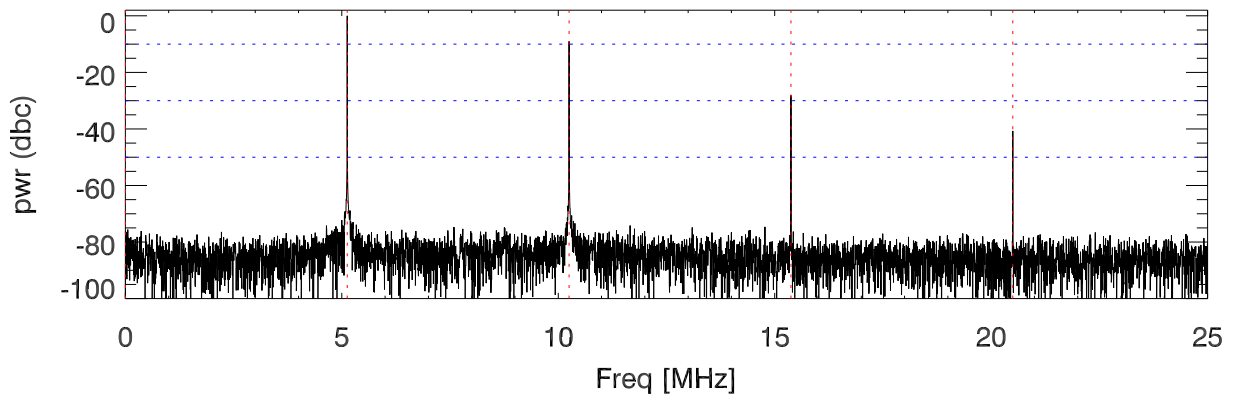

151102Tx6 tube monitor ports: BroadBand

IPA Anode

Driver Anode

Rf FwdPwr Output

151102Tx6 tube monitor ports: spectral density. BroadBand

IPA Anode

Driver Anode

Rf FwdPwr Output