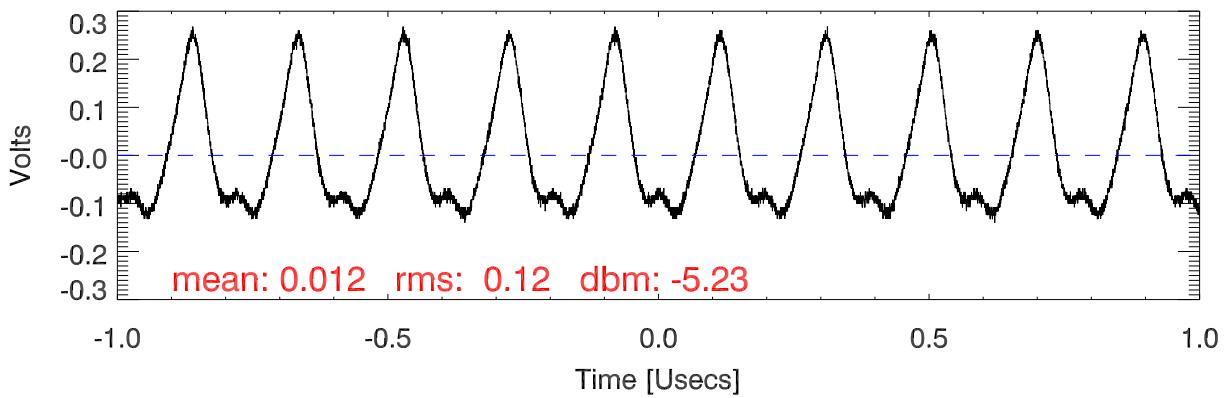

151102Tx6 tube monitor ports: BroadBand

IPA Anode

Driver Anode

Rf FwdPwr Output

151102Tx6 tube monitor ports: spectral density. BroadBand

IPA Anode

Driver Anode

Rf FwdPwr Output