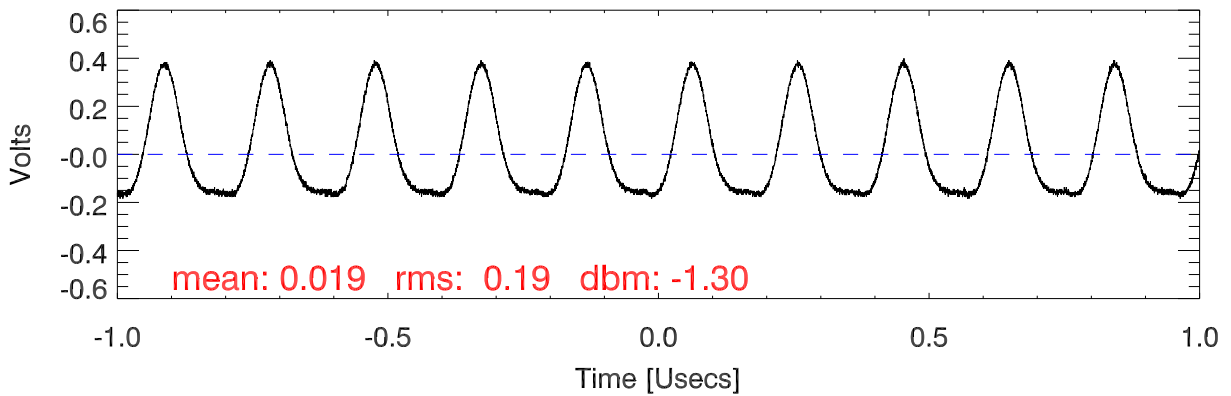

151102Tx6 tube monitor ports: BroadBand

IPA Anode

Driver Anode

Rf FwdPwr Output

151102Tx6 tube monitor ports: spectral density. BroadBand

IPA Anode

Driver Anode

Rf FwdPwr Output