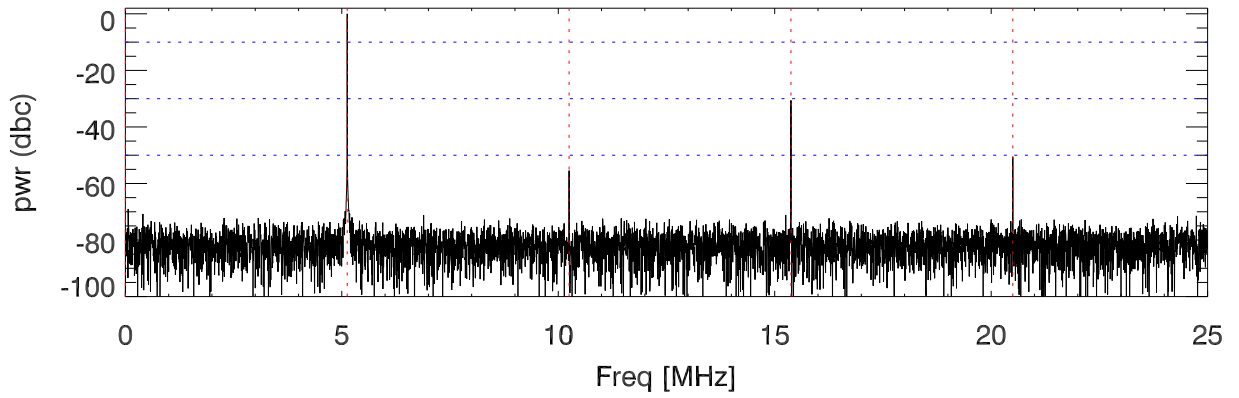

151102Tx5 tube monitor ports: BroadBand

IPA Anode

Driver Anode

Rf FwdPwr Output

151102Tx5 tube monitor ports: spectral density. BroadBand

IPA Anode

Driver Anode

Rf FwdPwr Output