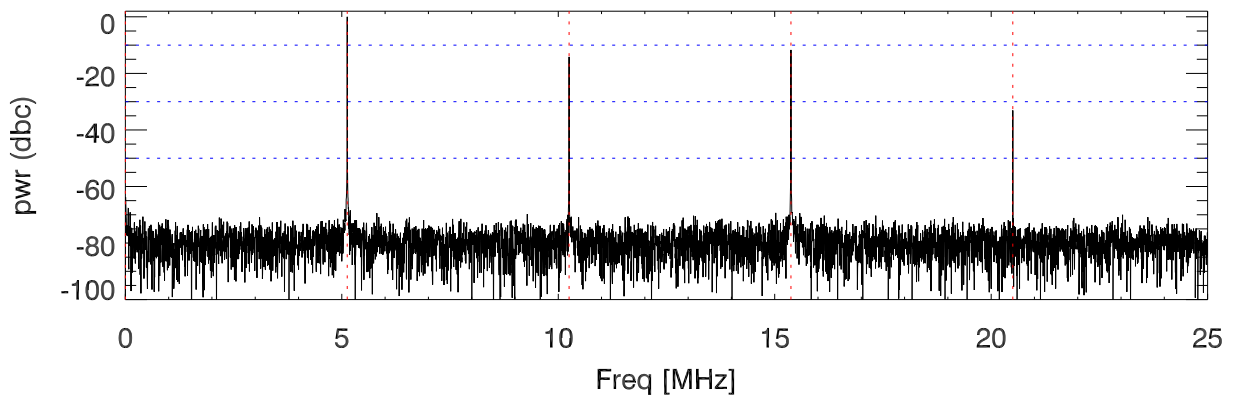

151102Tx5 tube monitor ports: BroadBand

IPA Anode

Driver Anode

Rf FwdPwr Output

151102Tx5 tube monitor ports: spectral density. BroadBand

IPA Anode

Driver Anode

Rf FwdPwr Output