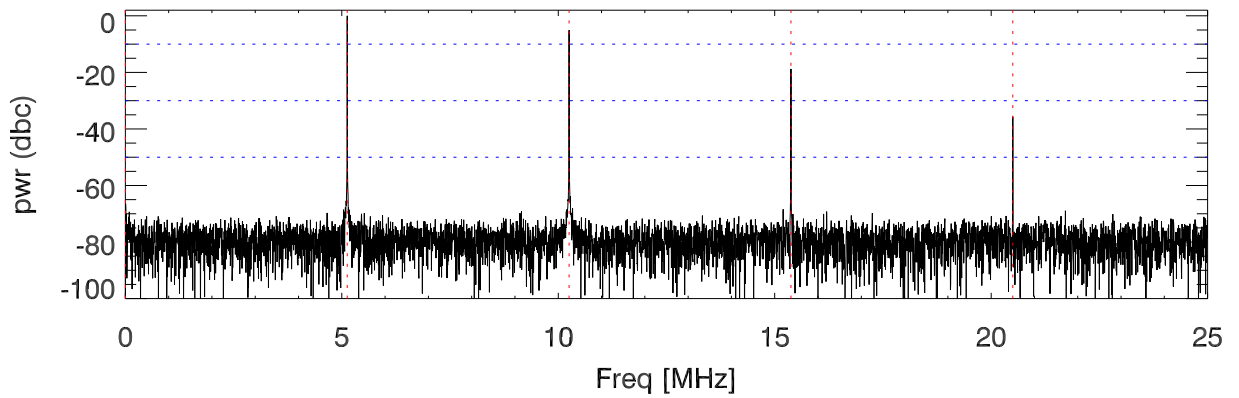

151102Tx5 tube monitor ports: BroadBand

IPA Anode

Driver Anode

Rf FwdPwr Output

151102Tx5 tube monitor ports: spectral density. BroadBand

IPA Anode

Driver Anode

Rf FwdPwr Output