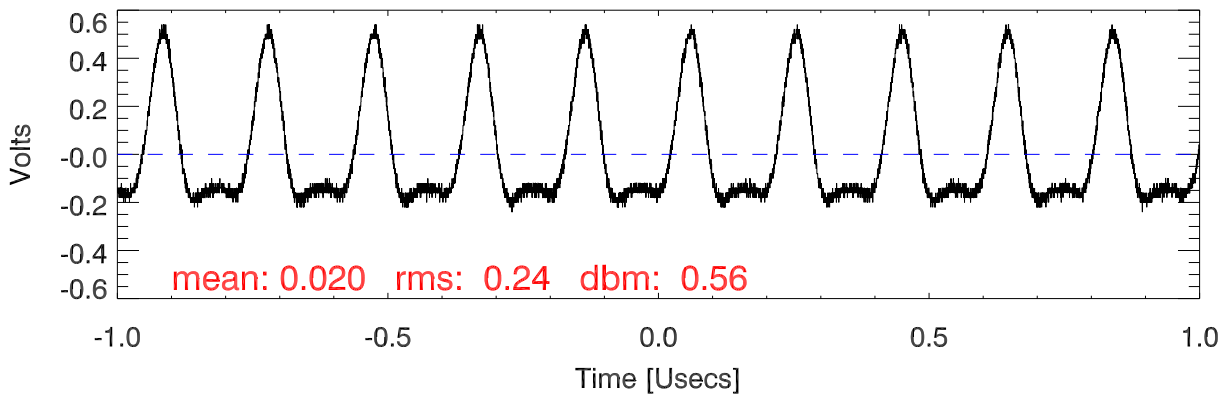

151102Tx5 tube monitor ports: BroadBand

IPA Anode

Driver Anode

Rf FwdPwr Output

151102Tx5 tube monitor ports: spectral density. BroadBand

IPA Anode

Driver Anode

Rf FwdPwr Output