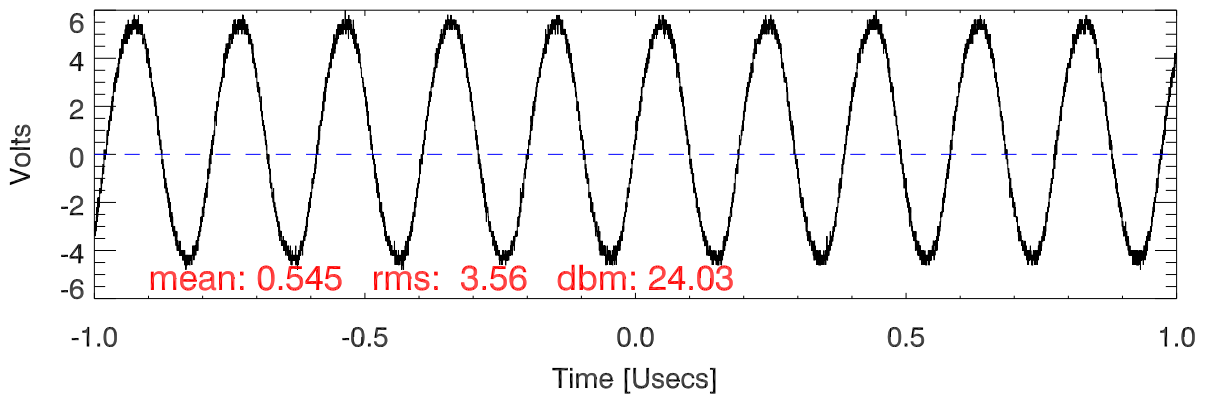

151102Tx5 tube monitor ports: BroadBand

IPA Anode

Driver Anode

Rf FwdPwr Output

151102Tx5 tube monitor ports: spectral density. BroadBand

IPA Anode

Driver Anode

Rf FwdPwr Output