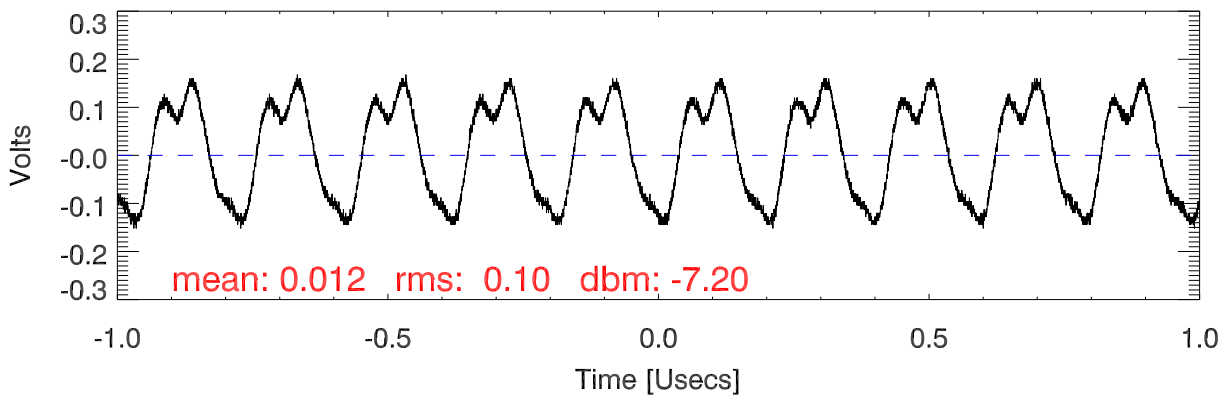

151102Tx5 tube monitor ports: BroadBand

IPA Anode

Driver Anode

Rf FwdPwr Output

151102Tx5 tube monitor ports: spectral density. BroadBand

IPA Anode

Driver Anode

Rf FwdPwr Output