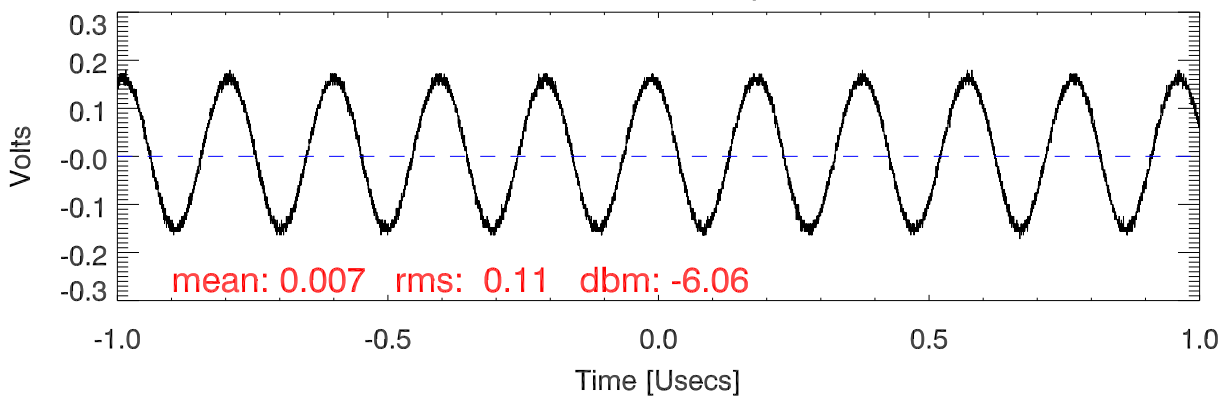

151102Tx5 tube monitor ports: BroadBand

IPA Anode

Driver Anode

Rf FwdPwr Output

151102Tx5 tube monitor ports: spectral density. BroadBand

IPA Anode

Driver Anode

Rf FwdPwr Output