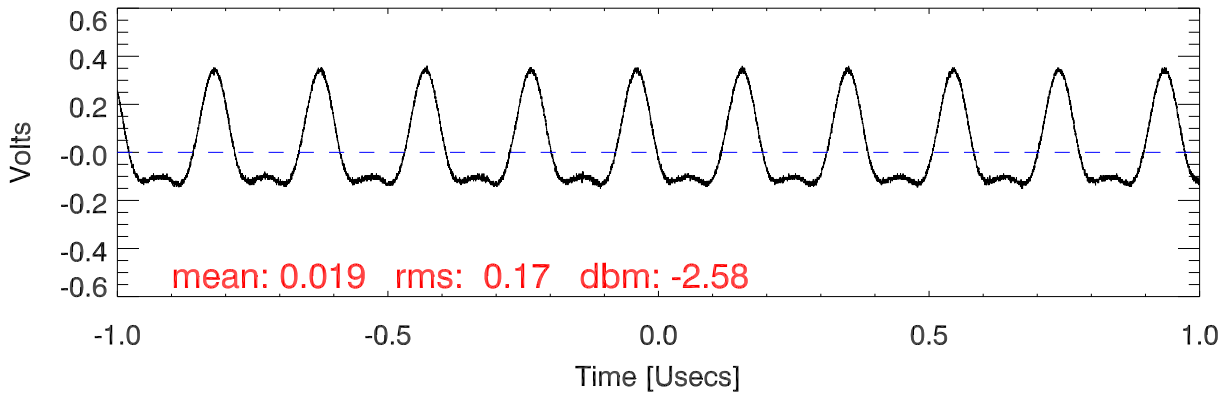

151102Tx3 tube monitor ports: BroadBand

IPA Anode

Driver Anode

Rf FwdPwr Output

151102Tx3 tube monitor ports: spectral density. BroadBand

IPA Anode

Driver Anode

Rf FwdPwr Output