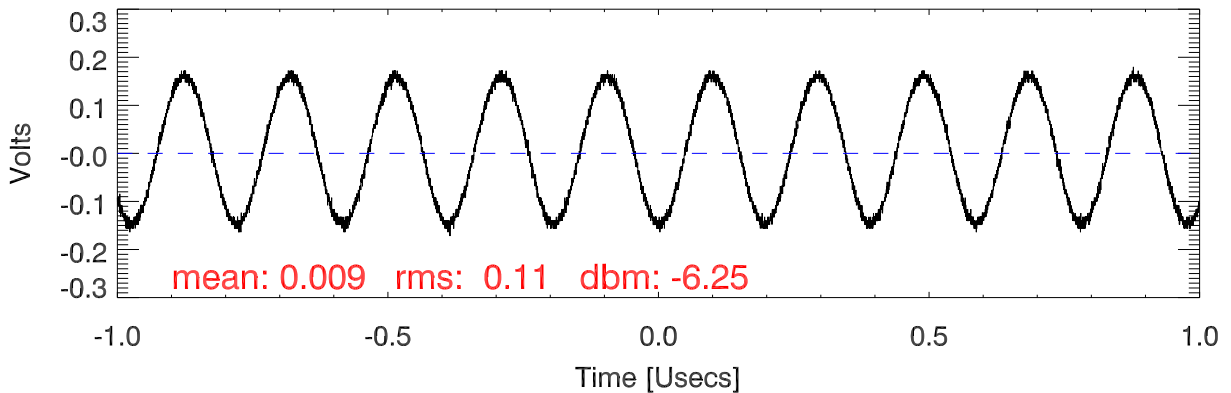

151102Tx3 tube monitor ports: BroadBand

IPA Anode

Driver Anode

Rf FwdPwr Output

151102Tx3 tube monitor ports: spectral density. BroadBand

IPA Anode

Driver Anode

Rf FwdPwr Output