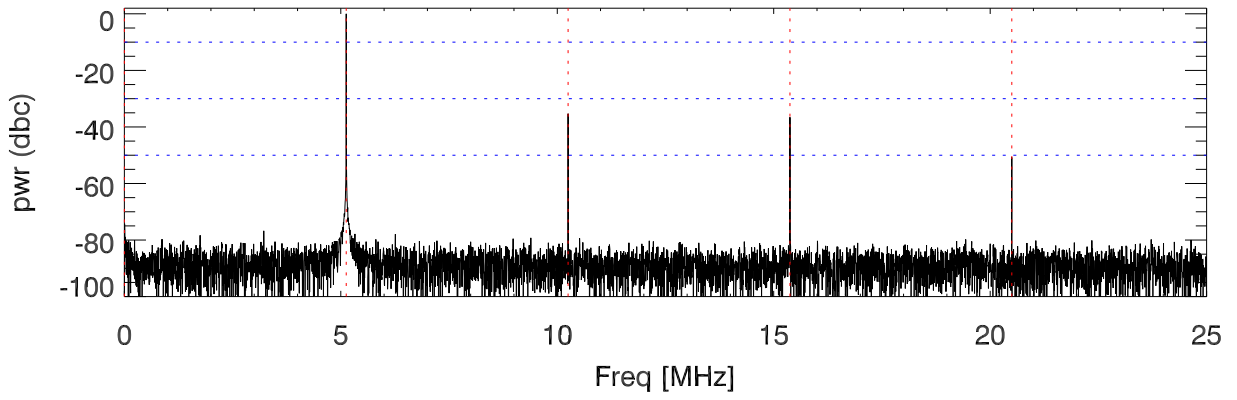

151102Tx3 tube monitor ports: BroadBand

IPA Anode

Driver Anode

Rf FwdPwr Output

151102Tx3 tube monitor ports: spectral density. BroadBand

IPA Anode

Driver Anode

Rf FwdPwr Output