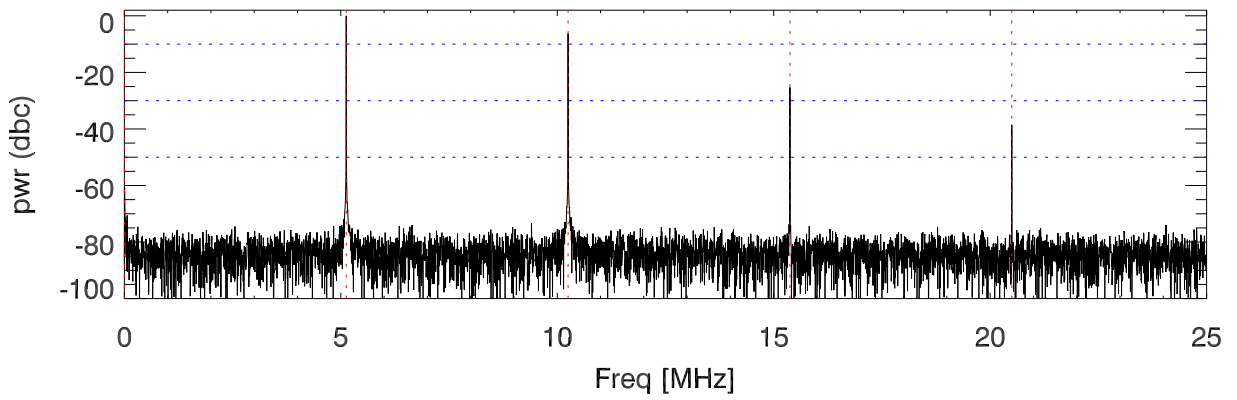

151102Tx3 tube monitor ports: BroadBand

IPA Anode

Driver Anode

Rf FwdPwr Output

151102Tx3 tube monitor ports: spectral density. BroadBand

IPA Anode

Driver Anode

Rf FwdPwr Output