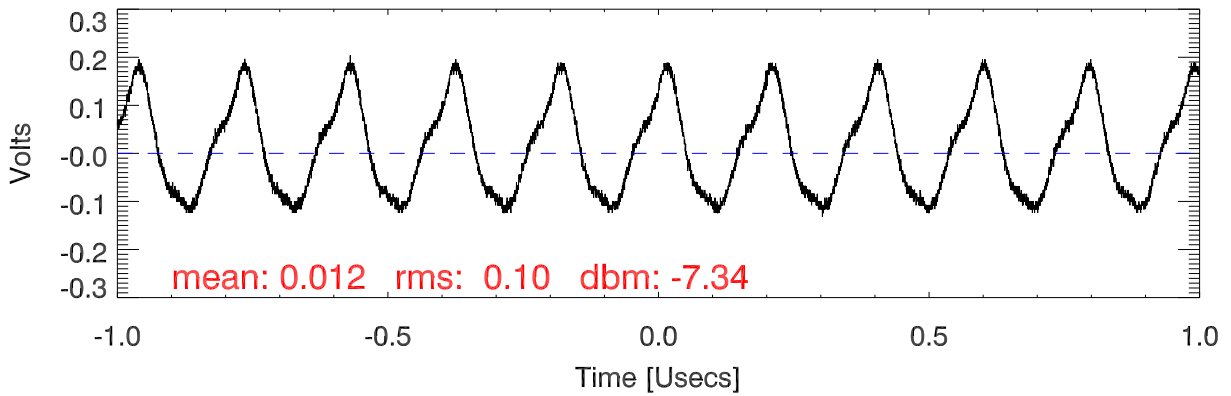

151102Tx3 tube monitor ports: BroadBand

IPA Anode

Driver Anode

Rf FwdPwr Output

151102Tx3 tube monitor ports: spectral density. BroadBand

IPA Anode

Driver Anode

Rf FwdPwr Output