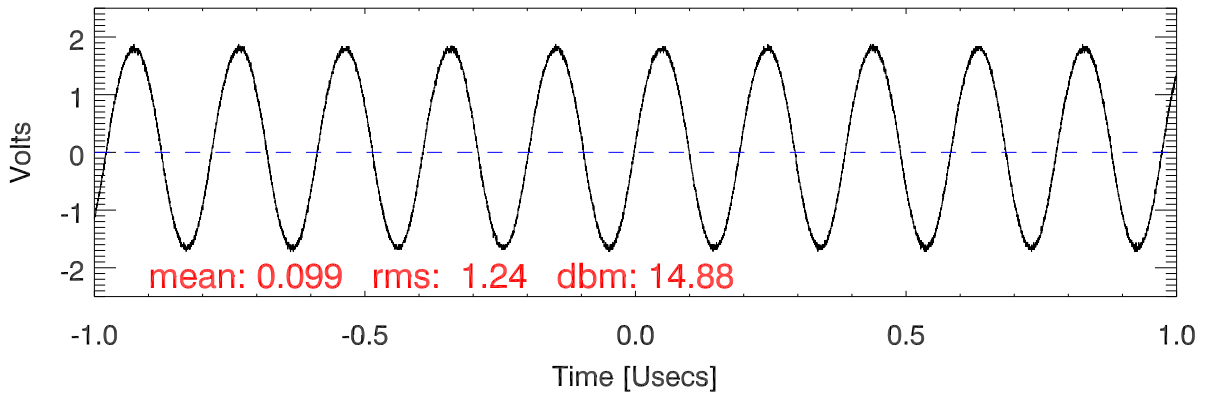

151102Tx3 tube monitor ports: BroadBand

IPA Anode

Driver Anode

Rf FwdPwr Output

151102Tx3 tube monitor ports: spectral density. BroadBand

IPA Anode

Driver Anode

Rf FwdPwr Output