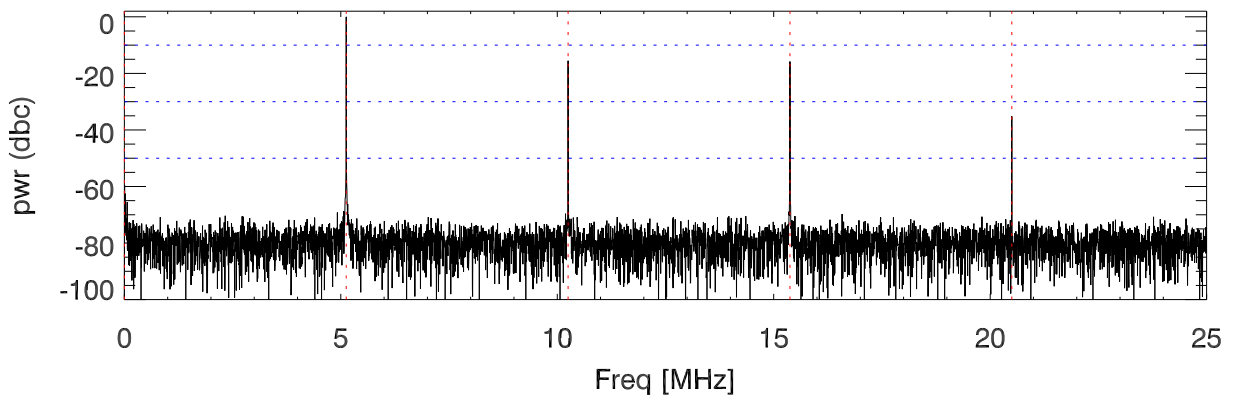

151102Tx3 tube monitor ports: BroadBand

IPA Anode

Driver Anode

Rf FwdPwr Output

151102Tx3 tube monitor ports: spectral density. BroadBand

IPA Anode

Driver Anode

Rf FwdPwr Output