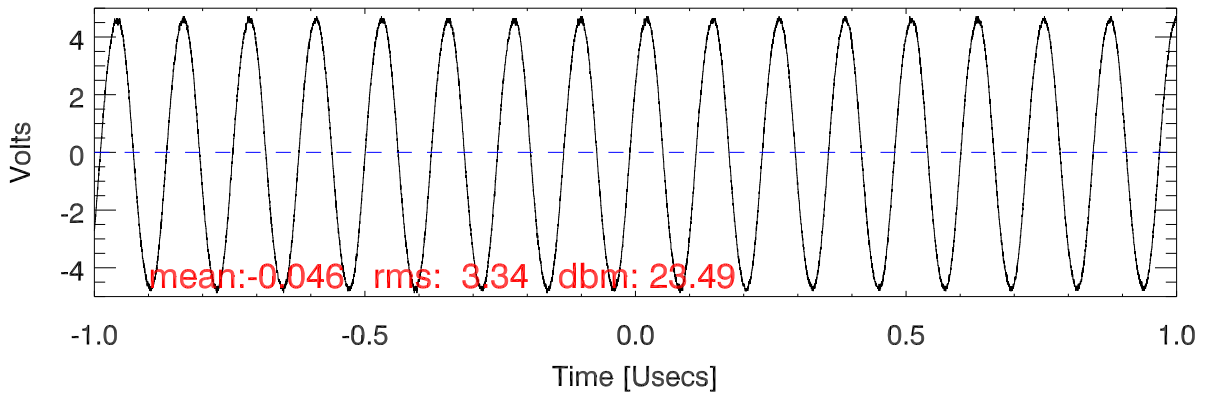

170223 tx6 tube monitor ports: BroadBand

IPA Anode (biasV=260.V)

Driver Anode (biasV=240.V)

Rf FwdPwr Output (biasV=305.V)

170223 tx6 tube monitor ports: spectral density. BroadBand

IPA Anode

Driver Anode

Rf FwdPwr Output