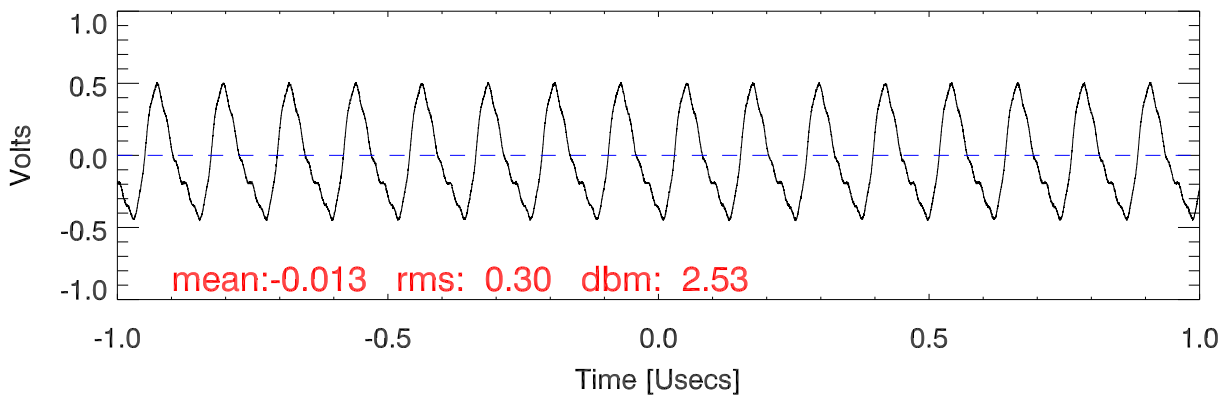

170223 tx6 tube monitor ports: BroadBand

IPA Anode (biasV=260.V)

Driver Anode (biasV=240.V)

Rf FwdPwr Output (biasV=305.V)

170223 tx6 tube monitor ports: spectral density. BroadBand

IPA Anode

Driver Anode

Rf FwdPwr Output