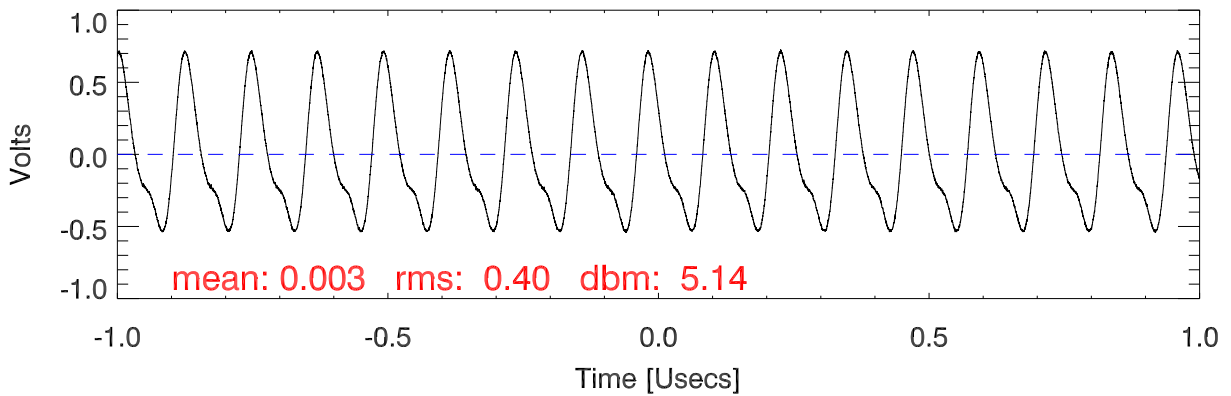

170223 tx6 tube monitor ports: BroadBand

IPA Anode (biasV=260.V)

Driver Anode (biasV=240.V)

Rf FwdPwr Output (biasV=305.V)

170223 tx6 tube monitor ports: spectral density. BroadBand

IPA Anode

Driver Anode

Rf FwdPwr Output