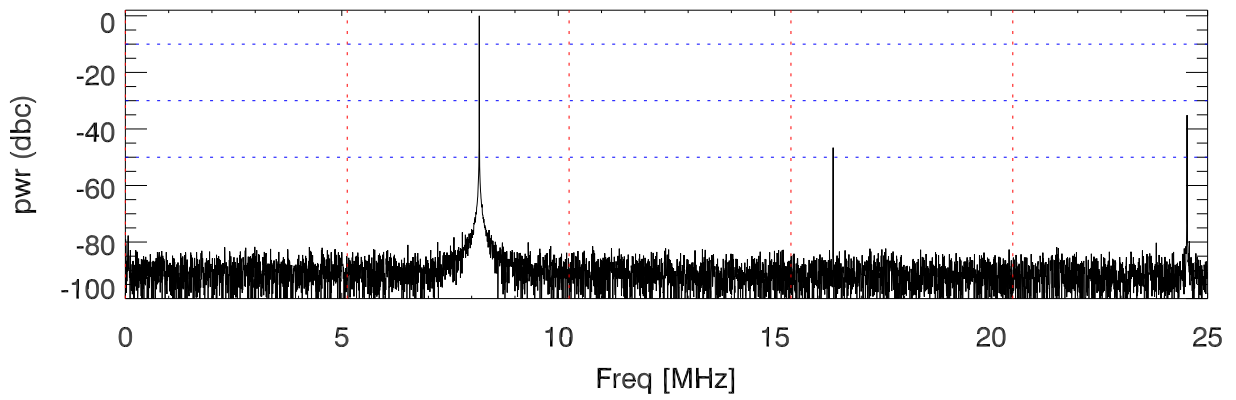

170223 tx6 tube monitor ports: BroadBand

IPA Anode (biasV=260.V)

Driver Anode (biasV=240.V)

Rf FwdPwr Output (biasV=305.V)

170223 tx6 tube monitor ports: spectral density. BroadBand

IPA Anode

Driver Anode

Rf FwdPwr Output