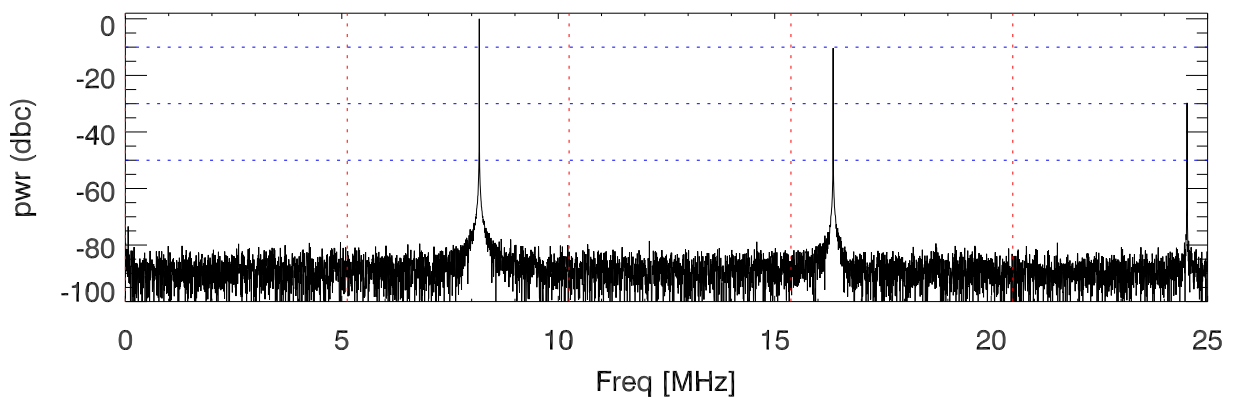

170223 tx6 tube monitor ports: BroadBand

IPA Anode (biasV=260.V)

Driver Anode (biasV=240.V)

Rf FwdPwr Output (biasV=305.V)

170223 tx6 tube monitor ports: spectral density. BroadBand

IPA Anode

Driver Anode

Rf FwdPwr Output