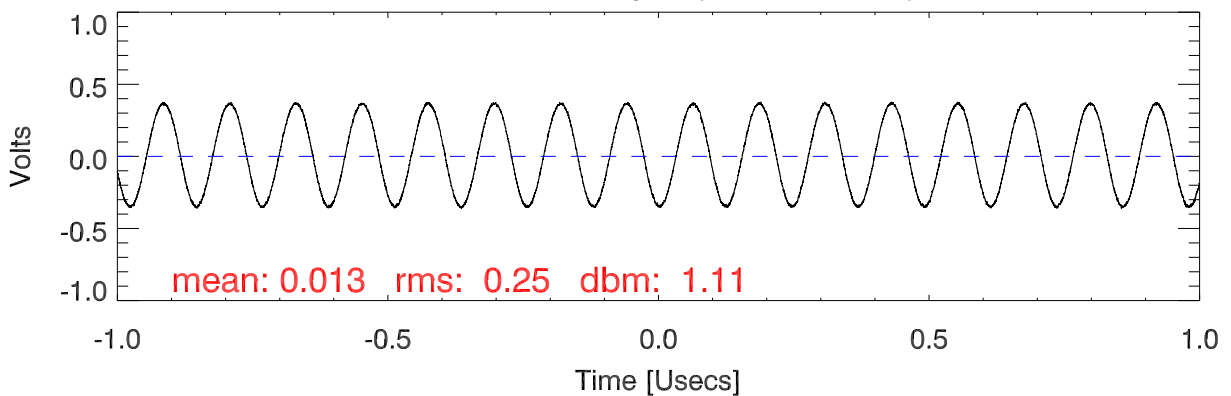

170223 tx6 tube monitor ports: BroadBand

IPA Anode (biasV=260.V)

Driver Anode (biasV=240.V)

Rf FwdPwr Output (biasV=305.V)

170223 tx6 tube monitor ports: spectral density. BroadBand

IPA Anode

Driver Anode

Rf FwdPwr Output