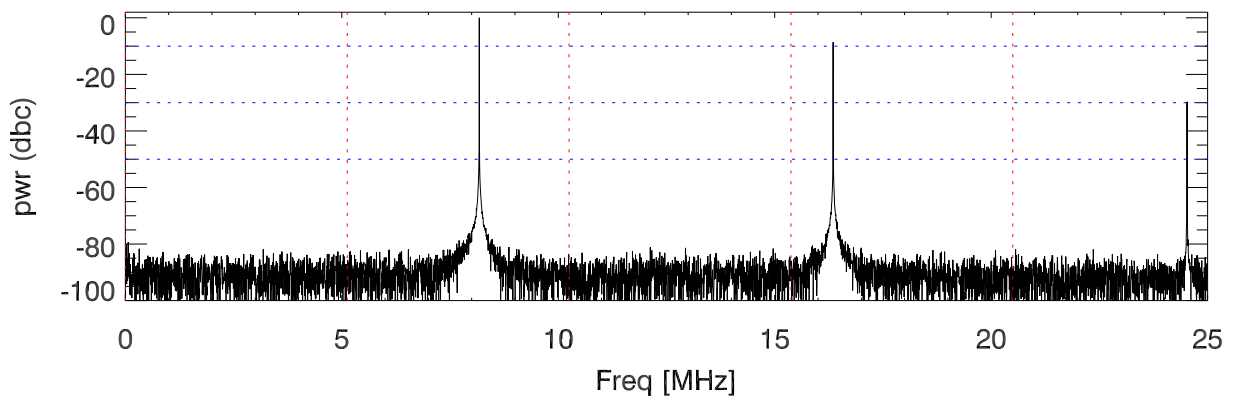

170223 tx6 tube monitor ports: BroadBand

IPA Anode (biasV=260.V)

Driver Anode (biasV=240.V)

Rf FwdPwr Output (biasV=305.V)

170223 tx6 tube monitor ports: spectral density. BroadBand

IPA Anode

Driver Anode

Rf FwdPwr Output