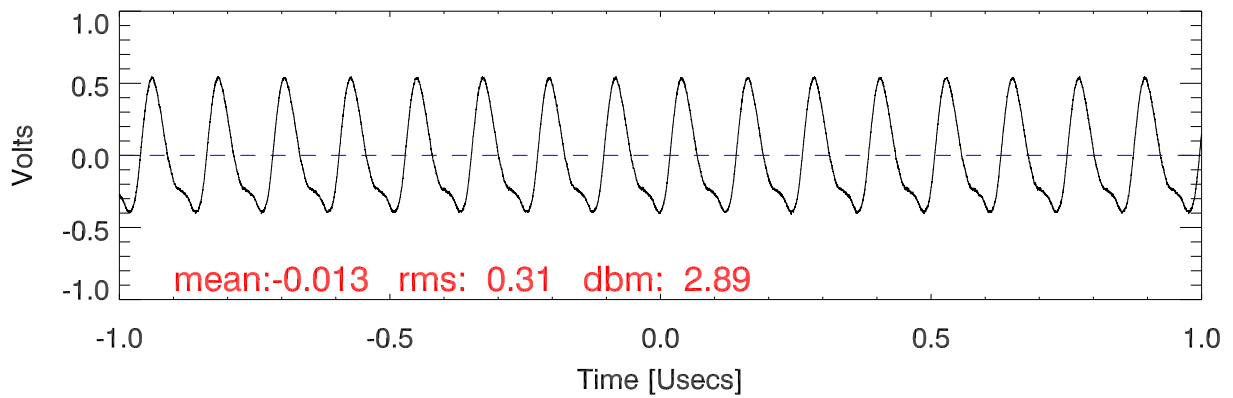

170223 tx5 tube monitor ports: BroadBand

IPA Anode (biasV=240.V)

Driver Anode (biasV=240.V)

Rf FwdPwr Output (biasV=305.V)

170223 tx5 tube monitor ports: spectral density. BroadBand

IPA Anode

Driver Anode

Rf FwdPwr Output