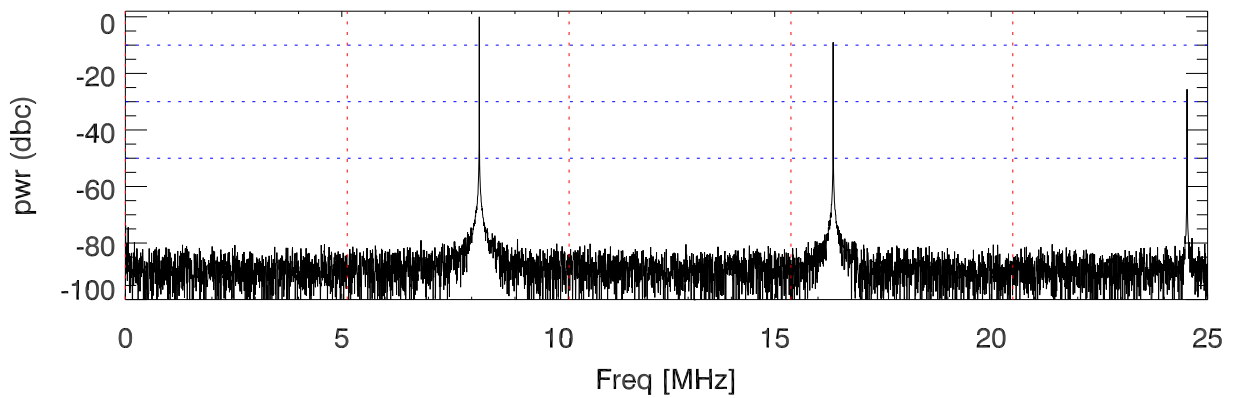

170223 tx5 tube monitor ports: BroadBand

IPA Anode (biasV=240.V)

Driver Anode (biasV=240.V)

Rf FwdPwr Output (biasV=305.V)

170223 tx5 tube monitor ports: spectral density. BroadBand

IPA Anode

Driver Anode

Rf FwdPwr Output