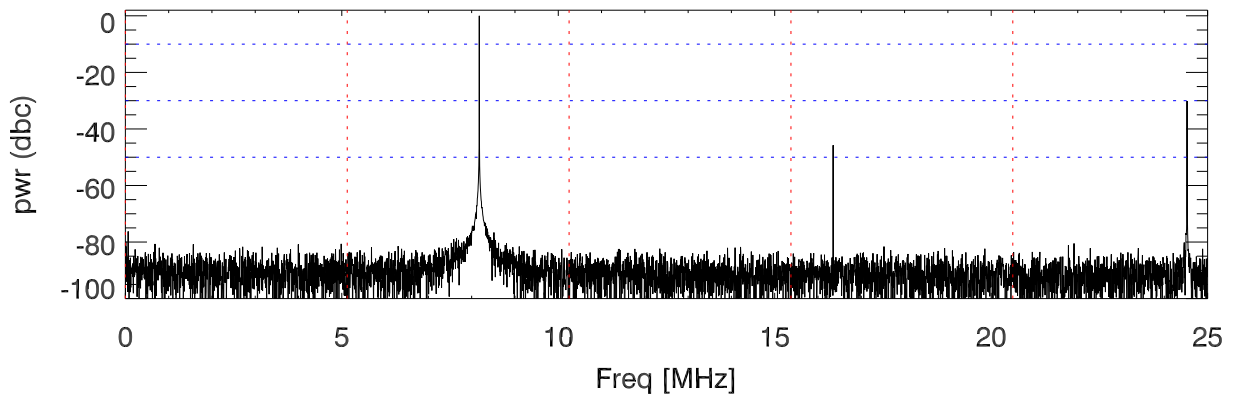

170223 tx5 tube monitor ports: BroadBand

IPA Anode (biasV=240.V)

Driver Anode (biasV=240.V)

Rf FwdPwr Output (biasV=305.V)

170223 tx5 tube monitor ports: spectral density. BroadBand

IPA Anode

Driver Anode

Rf FwdPwr Output