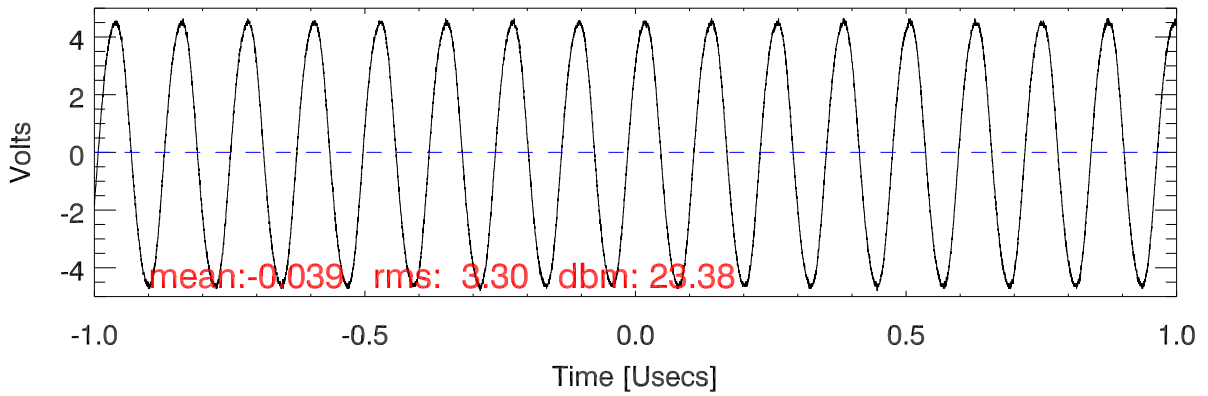

170223 tx5 tube monitor ports: BroadBand

IPA Anode (biasV=240.V)

Driver Anode (biasV=240.V)

Rf FwdPwr Output (biasV=305.V)

170223 tx5 tube monitor ports: spectral density. BroadBand

IPA Anode

Driver Anode

Rf FwdPwr Output