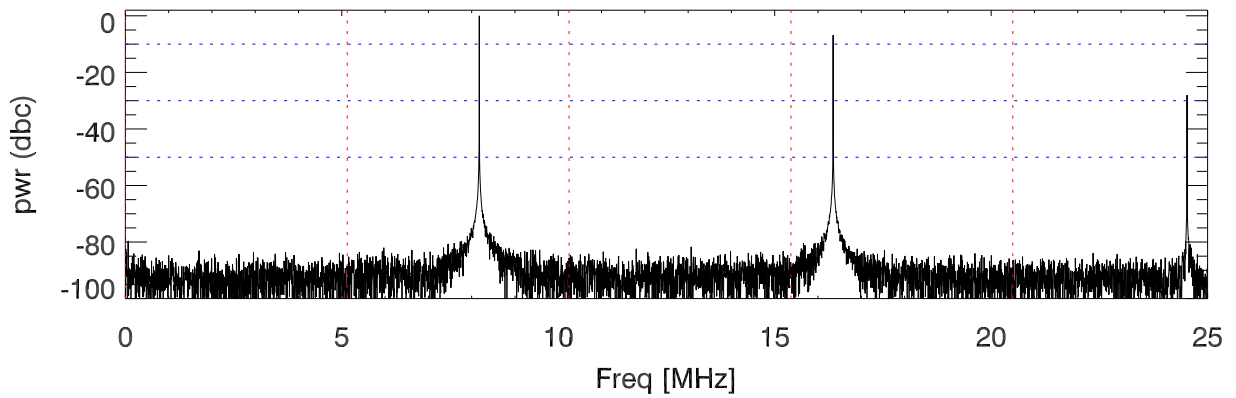

170223 tx5 tube monitor ports: BroadBand

IPA Anode (biasV=240.V)

Driver Anode (biasV=240.V)

Rf FwdPwr Output (biasV=305.V)

170223 tx5 tube monitor ports: spectral density. BroadBand

IPA Anode

Driver Anode

Rf FwdPwr Output