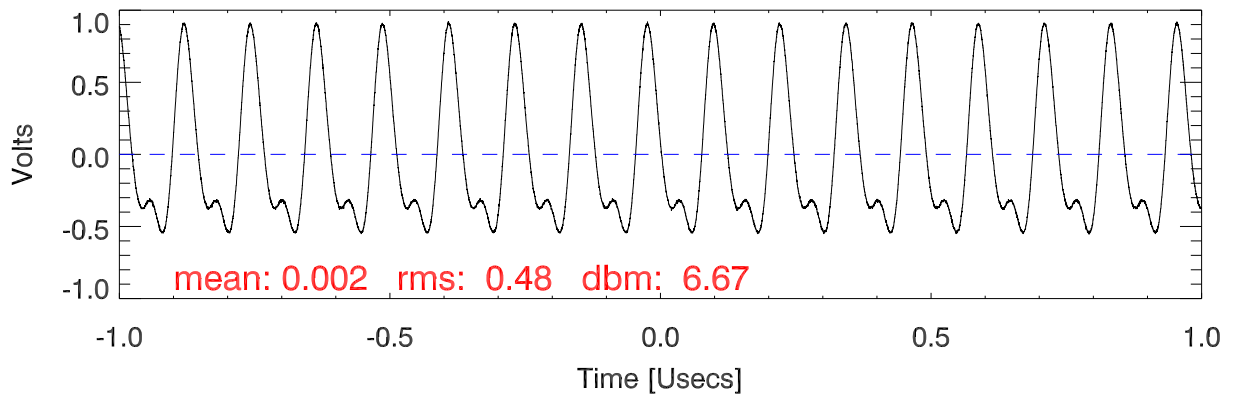

170223 tx5 tube monitor ports: BroadBand

IPA Anode (biasV=240.V)

Driver Anode (biasV=240.V)

Rf FwdPwr Output (biasV=305.V)

170223 tx5 tube monitor ports: spectral density. BroadBand

IPA Anode

Driver Anode

Rf FwdPwr Output