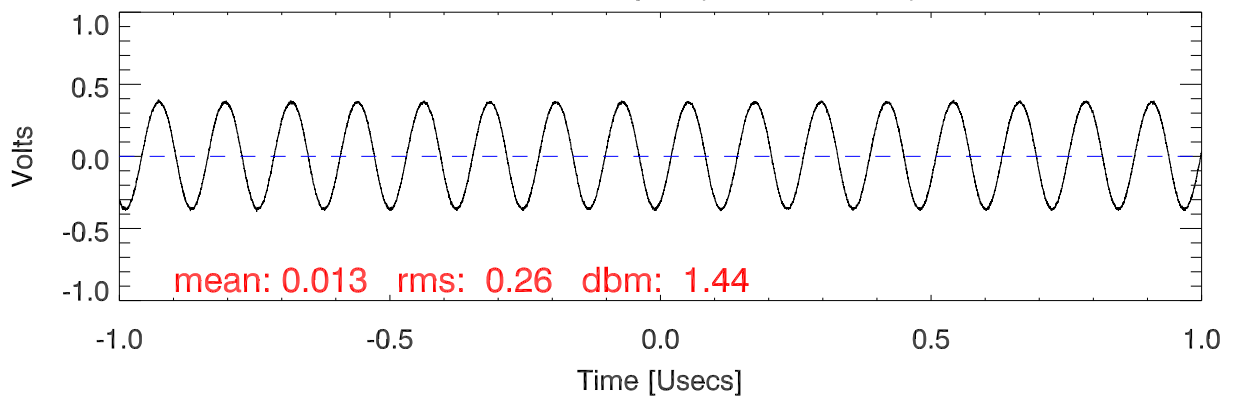

170223 tx5 tube monitor ports: BroadBand

IPA Anode (biasV=240.V)

Driver Anode (biasV=240.V)

Rf FwdPwr Output (biasV=305.V)

170223 tx5 tube monitor ports: spectral density. BroadBand

IPA Anode

Driver Anode

Rf FwdPwr Output