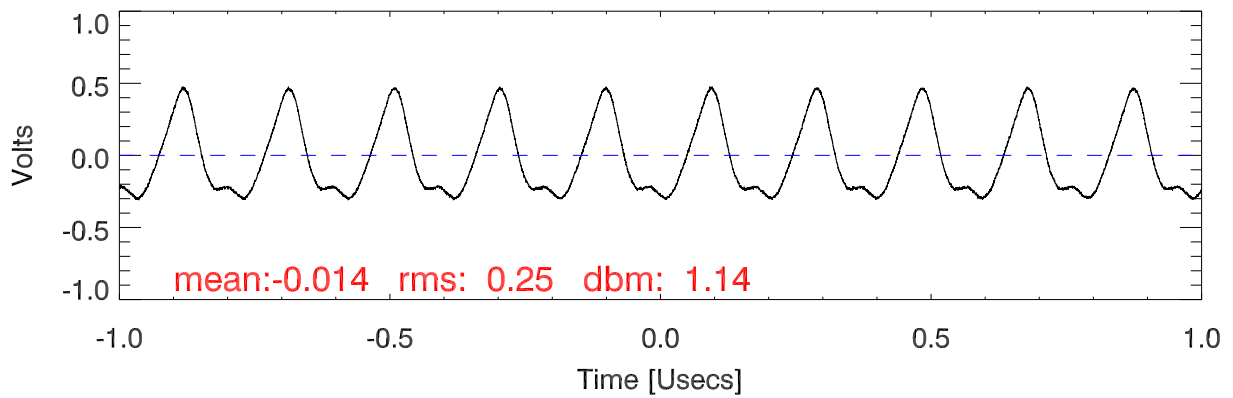

170207 tx6 tube monitor ports: BroadBand

IPA Anode (biasV=270.V)

Driver Anode (biasV=245.V)

Rf FwdPwr Output (biasV=320.V)

170207 tx6 tube monitor ports: spectral density. BroadBand

IPA Anode

Driver Anode

Rf FwdPwr Output