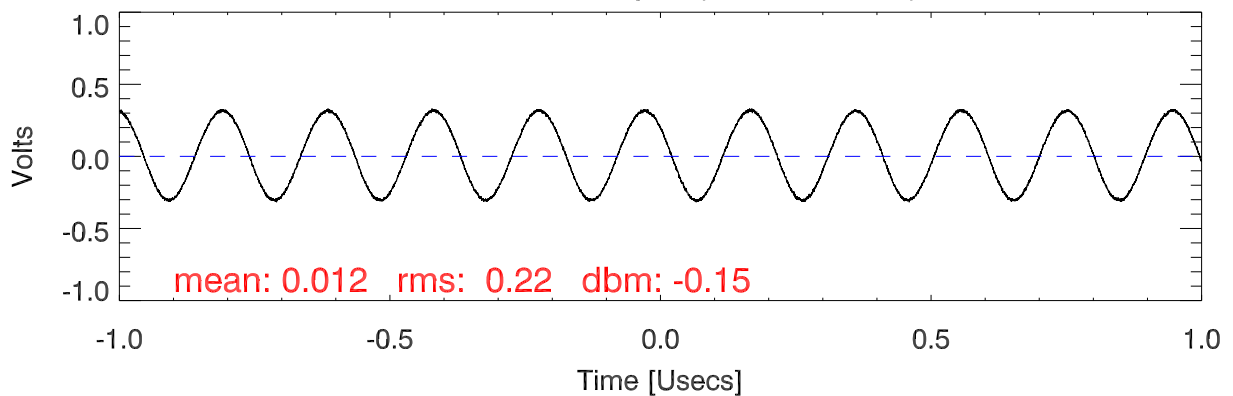

170207 tx6 tube monitor ports: BroadBand

IPA Anode (biasV=270.V)

Driver Anode (biasV=245.V)

Rf FwdPwr Output (biasV=320.V)

170207 tx6 tube monitor ports: spectral density. BroadBand

IPA Anode

Driver Anode

Rf FwdPwr Output