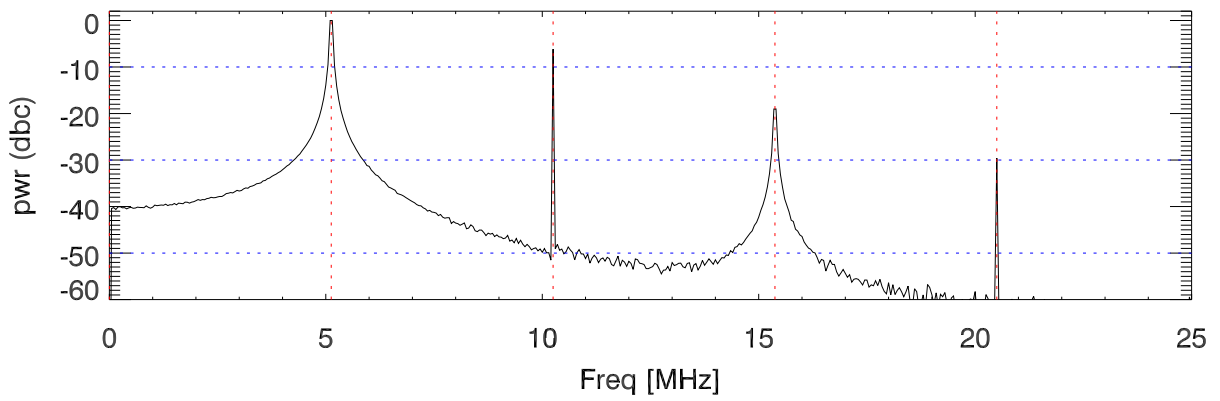

170207 tx6 tube monitor ports: BroadBand

IPA Anode (biasV=270.V)

Driver Anode (biasV=245.V)

Rf FwdPwr Output (biasV=320.V)

170207 tx6 tube monitor ports: spectral density. BroadBand

IPA Anode

Driver Anode

Rf FwdPwr Output