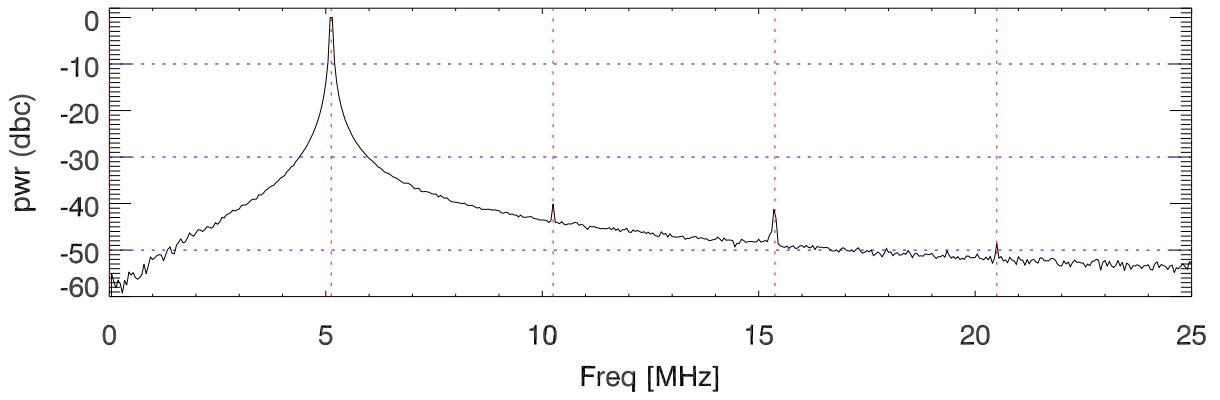

170207 tx6 tube monitor ports: BroadBand

IPA Anode (biasV=270.V)

Driver Anode (biasV=245.V)

Rf FwdPwr Output (biasV=320.V)

170207 tx6 tube monitor ports: spectral density. BroadBand

IPA Anode

Driver Anode

Rf FwdPwr Output