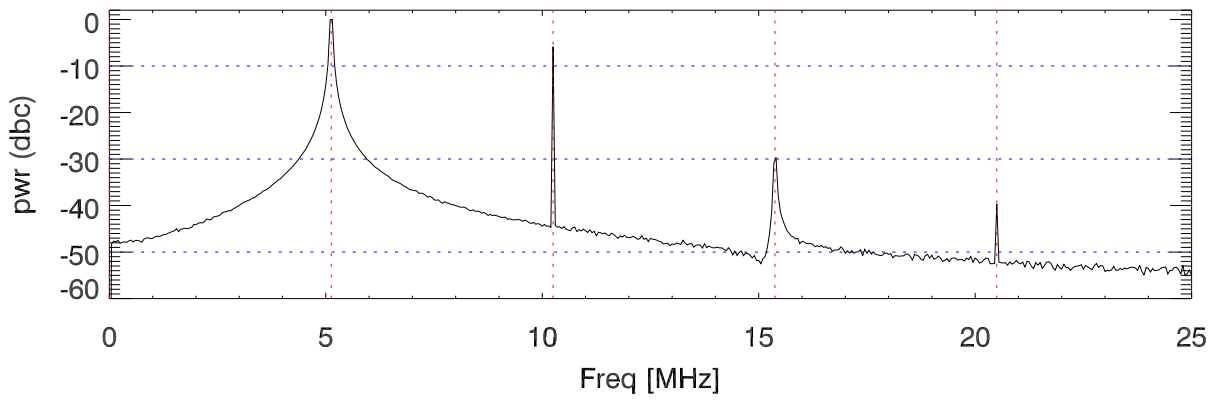

170207 tx6 tube monitor ports: BroadBand

IPA Anode (biasV=270.V)

Driver Anode (biasV=245.V)

Rf FwdPwr Output (biasV=320.V)

170207 tx6 tube monitor ports: spectral density. BroadBand

IPA Anode

Driver Anode

Rf FwdPwr Output