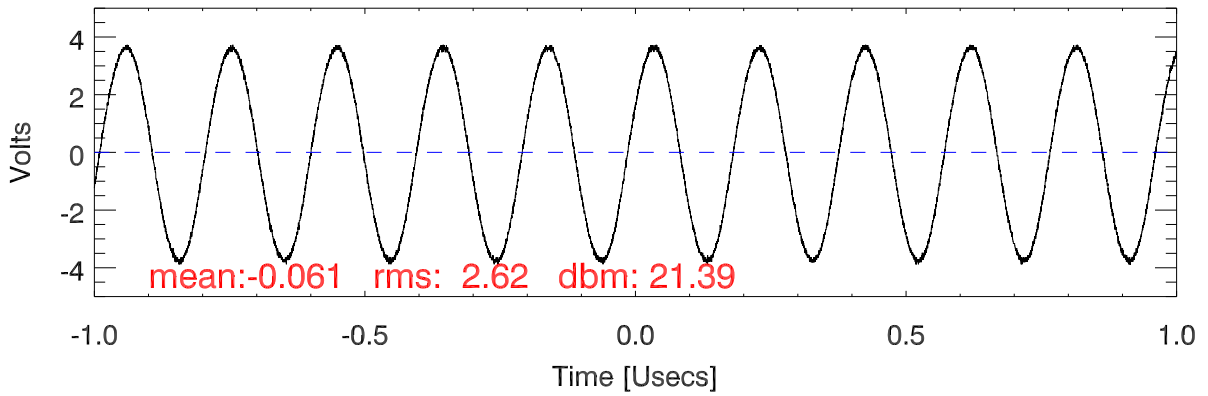

170207 tx6 tube monitor ports: BroadBand

IPA Anode (biasV=270.V)

Driver Anode (biasV=245.V)

Rf FwdPwr Output (biasV=320.V)

170207 tx6 tube monitor ports: spectral density. BroadBand

IPA Anode

Driver Anode

Rf FwdPwr Output