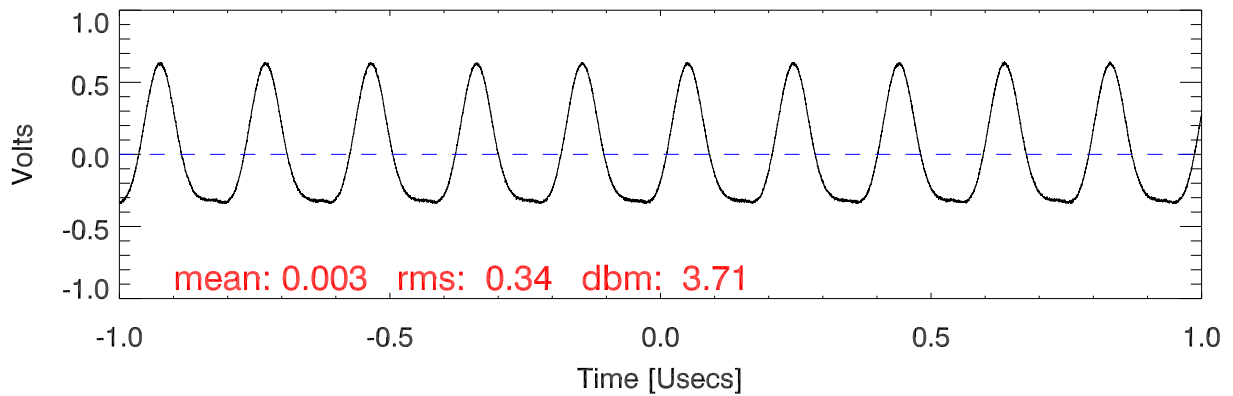

170207 tx6 tube monitor ports: BroadBand

IPA Anode (biasV=270.V)

Driver Anode (biasV=245.V)

Rf FwdPwr Output (biasV=320.V)

170207 tx6 tube monitor ports: spectral density. BroadBand

IPA Anode

Driver Anode

Rf FwdPwr Output