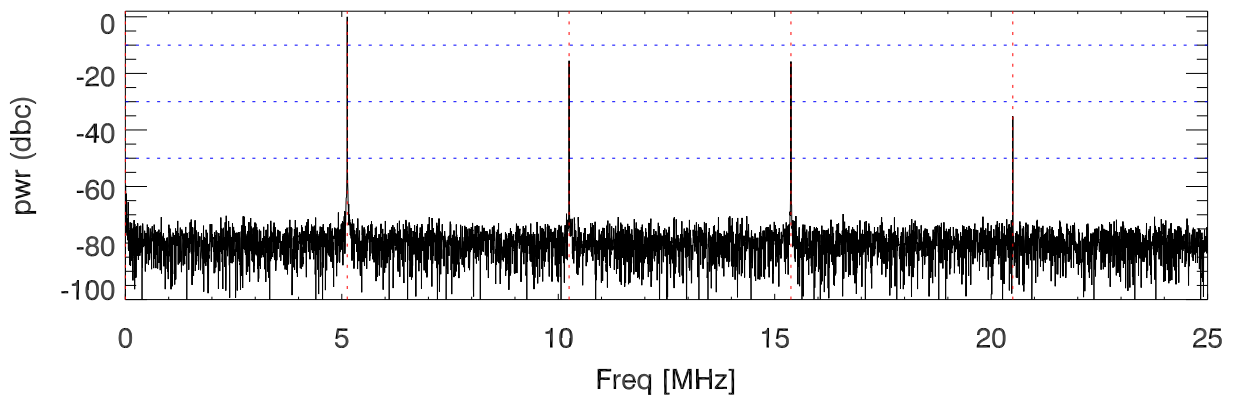

151102 tx3 tube monitor ports: BroadBand

IPA Anode (biasV=260.V)

Driver Anode (biasV=250.V)

Rf FwdPwr Output (biasV=320.V)

151102 tx3 tube monitor ports: spectral density. BroadBand

IPA Anode

Driver Anode

Rf FwdPwr Output