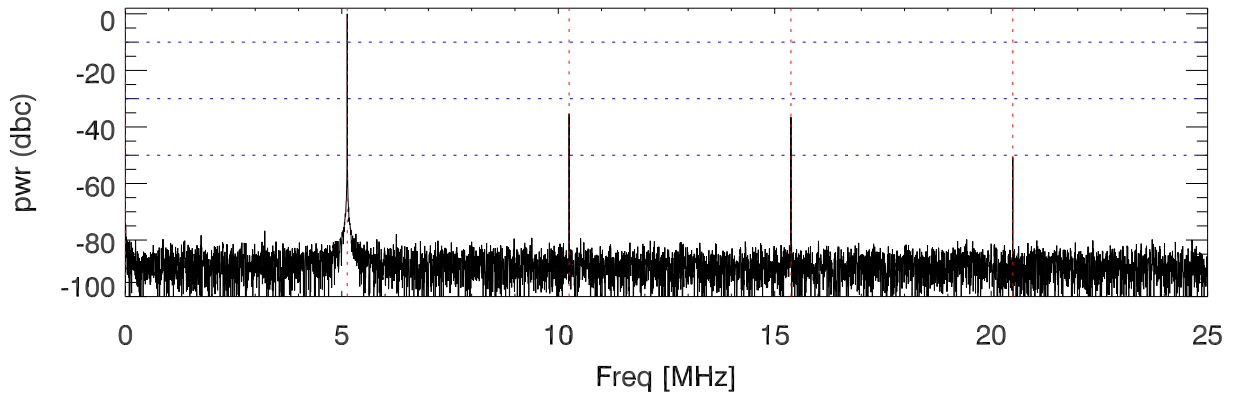

151102 tx3 tube monitor ports: BroadBand

IPA Anode (biasV=260.V)

Driver Anode (biasV=250.V)

Rf FwdPwr Output (biasV=320.V)

151102 tx3 tube monitor ports: spectral density. BroadBand

IPA Anode

Driver Anode

Rf FwdPwr Output