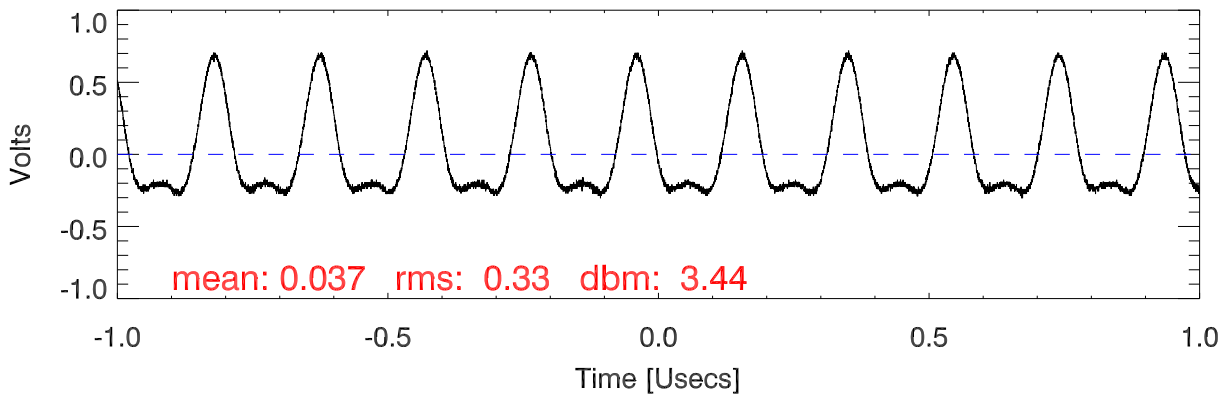

151102 tx3 tube monitor ports: BroadBand

IPA Anode (biasV=260.V)

Driver Anode (biasV=250.V)

Rf FwdPwr Output (biasV=320.V)

151102 tx3 tube monitor ports: spectral density. BroadBand

IPA Anode

Driver Anode

Rf FwdPwr Output