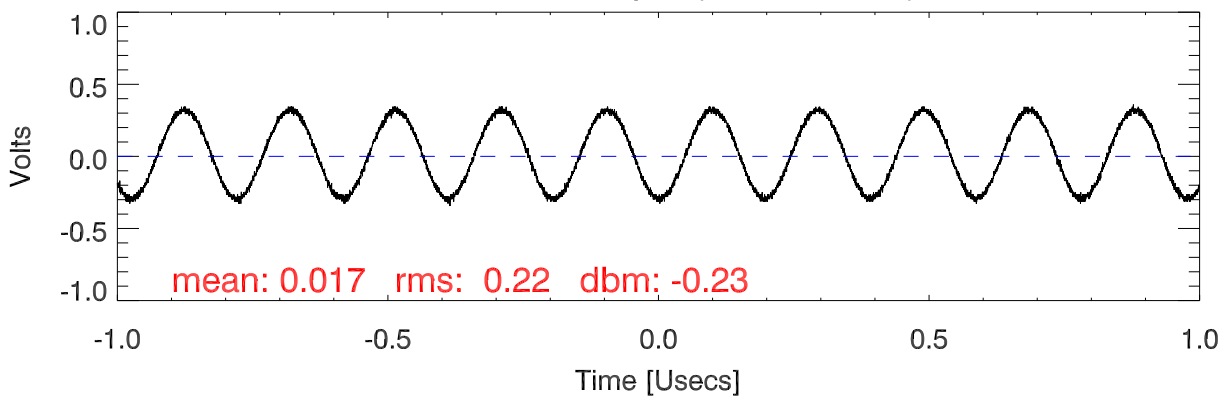

151102 tx3 tube monitor ports: BroadBand

IPA Anode (biasV=260.V)

Driver Anode (biasV=250.V)

Rf FwdPwr Output (biasV=320.V)

151102 tx3 tube monitor ports: spectral density. BroadBand

IPA Anode

Driver Anode

Rf FwdPwr Output