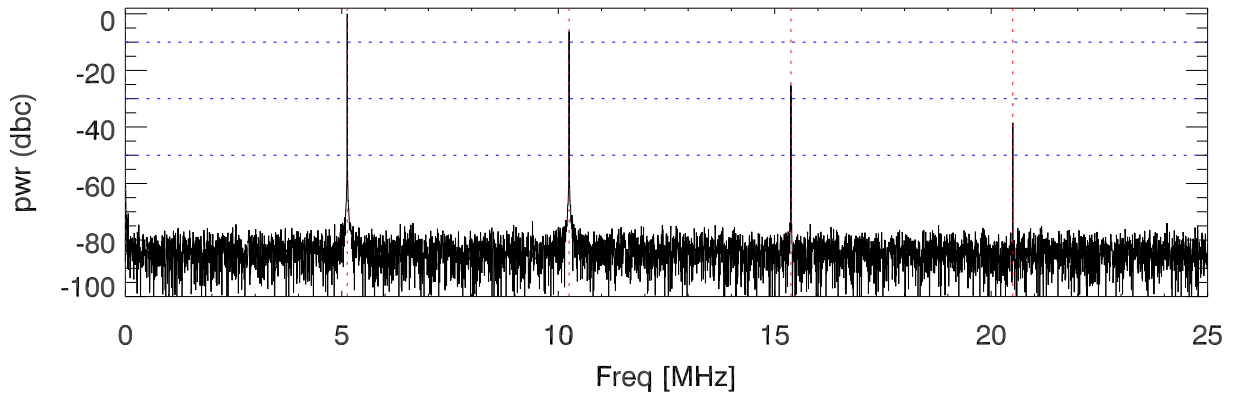

151102 tx3 tube monitor ports: BroadBand

IPA Anode (biasV=260.V)

Driver Anode (biasV=250.V)

Rf FwdPwr Output (biasV=320.V)

151102 tx3 tube monitor ports: spectral density. BroadBand

IPA Anode

Driver Anode

Rf FwdPwr Output