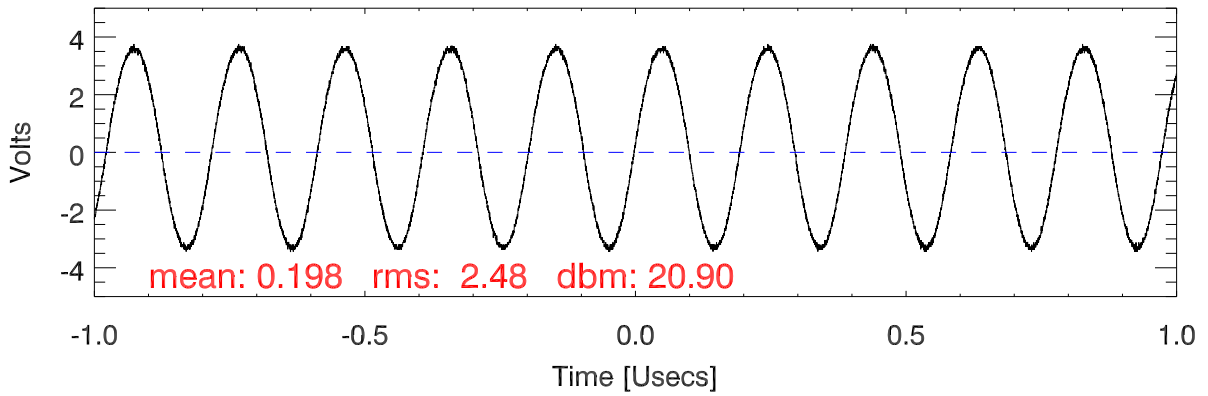

151102 tx3 tube monitor ports: BroadBand

IPA Anode (biasV=260.V)

Driver Anode (biasV=250.V)

Rf FwdPwr Output (biasV=320.V)

151102 tx3 tube monitor ports: spectral density. BroadBand

IPA Anode

Driver Anode

Rf FwdPwr Output