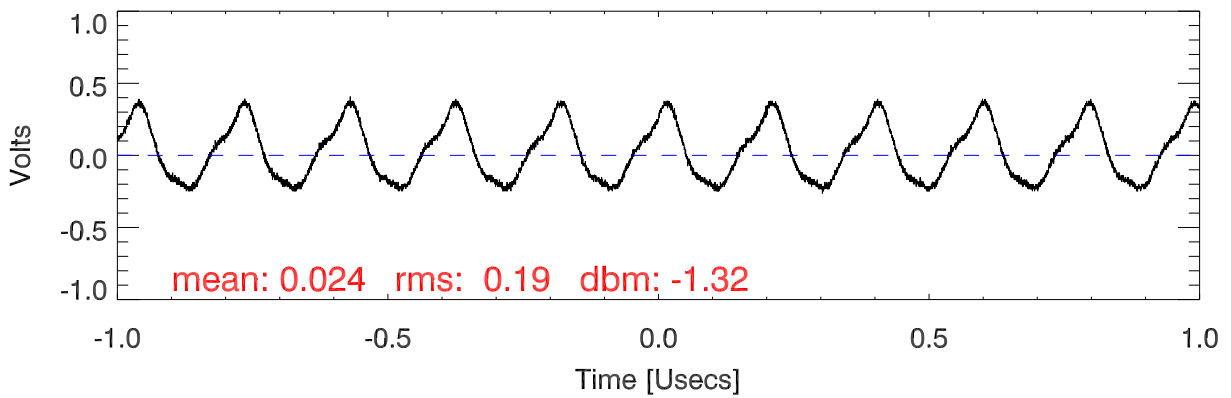

151102 tx3 tube monitor ports: BroadBand

IPA Anode (biasV=260.V)

Driver Anode (biasV=250.V)

Rf FwdPwr Output (biasV=320.V)

151102 tx3 tube monitor ports: spectral density. BroadBand

IPA Anode

Driver Anode

Rf FwdPwr Output