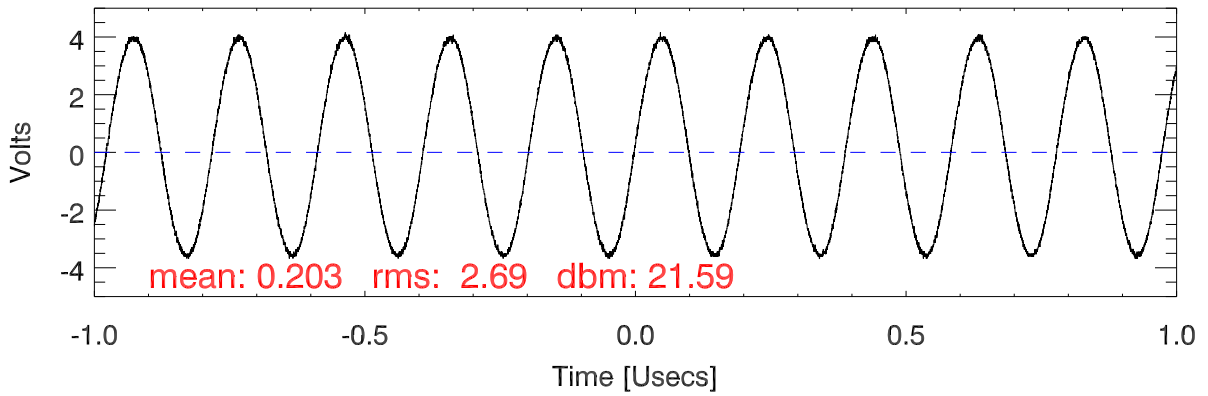

151102 tx1 tube monitor ports: BroadBand

IPA Anode (biasV=255.V)

Driver Anode (biasV=255.V)

Rf FwdPwr Output (biasV=300.V)

151102 tx1 tube monitor ports: spectral density. BroadBand

IPA Anode

Driver Anode

Rf FwdPwr Output