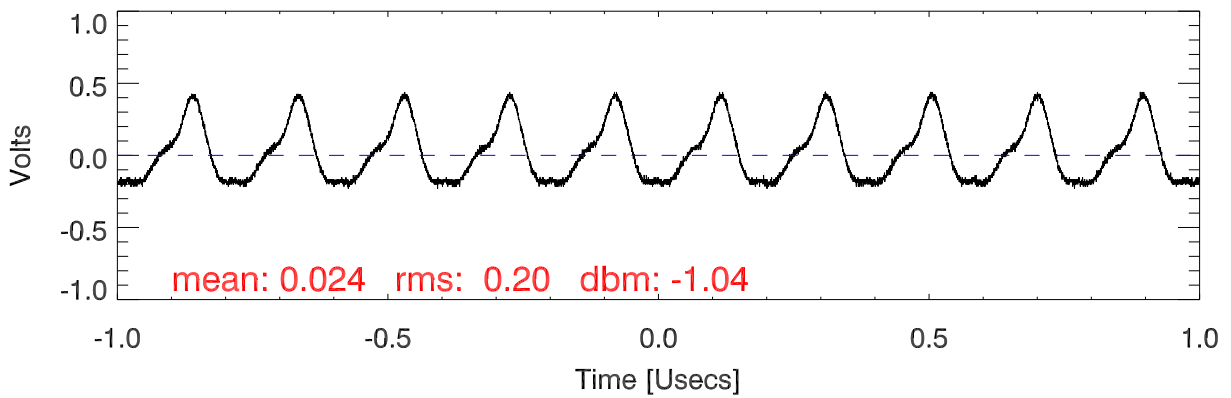

151102 tx1 tube monitor ports: BroadBand

IPA Anode (biasV=255.V)

Driver Anode (biasV=255.V)

Rf FwdPwr Output (biasV=300.V)

151102 tx1 tube monitor ports: spectral density. BroadBand

IPA Anode

Driver Anode

Rf FwdPwr Output