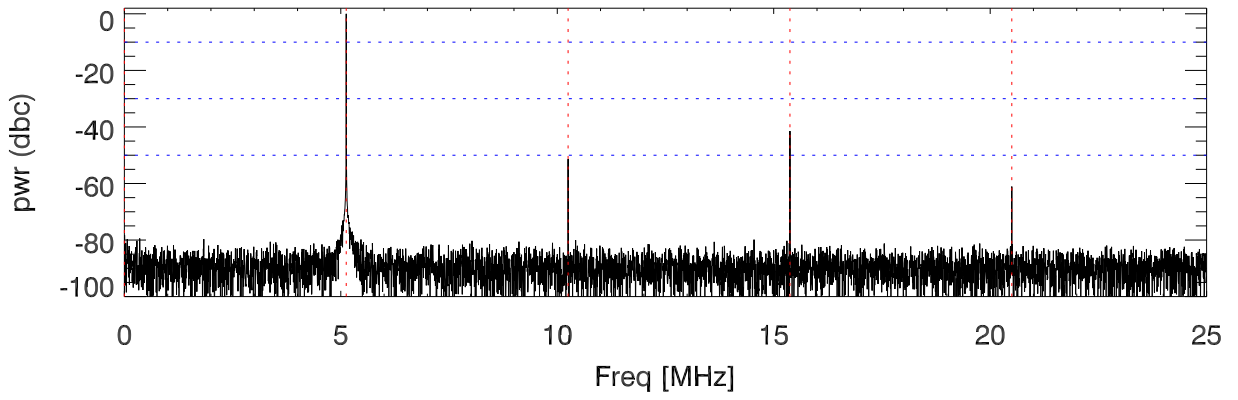

151102 tx1 tube monitor ports: BroadBand

IPA Anode (biasV=255.V)

Driver Anode (biasV=255.V)

Rf FwdPwr Output (biasV=300.V)

151102 tx1 tube monitor ports: spectral density. BroadBand

IPA Anode

Driver Anode

Rf FwdPwr Output