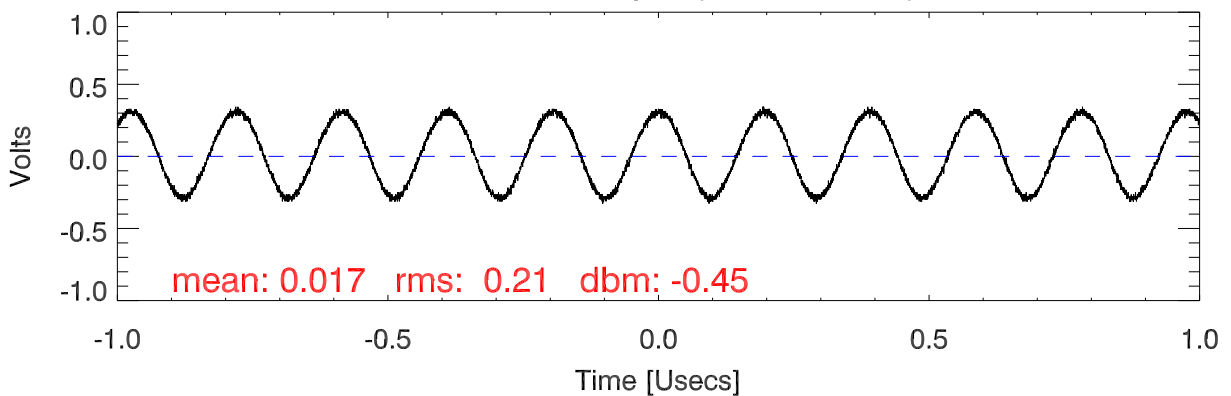

151102 tx1 tube monitor ports: BroadBand

IPA Anode (biasV=255.V)

Driver Anode (biasV=255.V)

Rf FwdPwr Output (biasV=300.V)

151102 tx1 tube monitor ports: spectral density. BroadBand

IPA Anode

Driver Anode

Rf FwdPwr Output