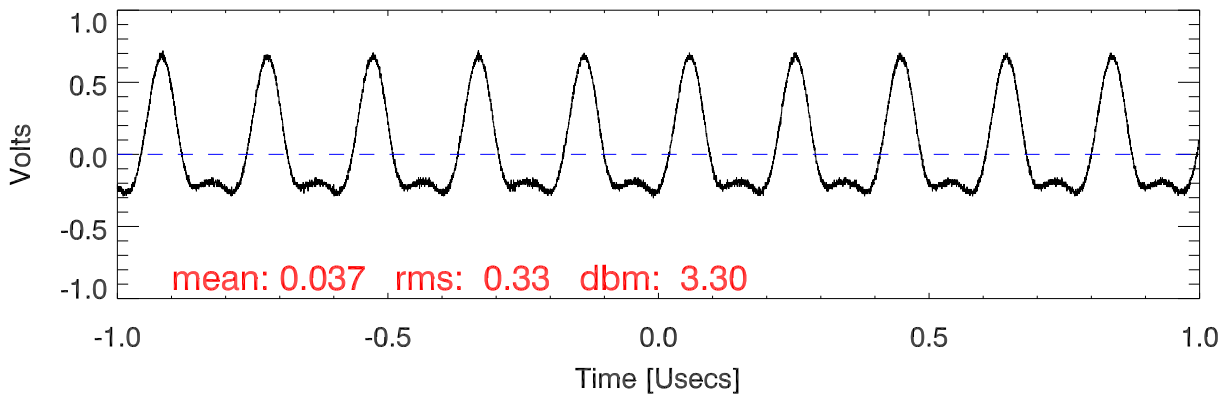

151102 tx1 tube monitor ports: BroadBand

IPA Anode (biasV=255.V)

Driver Anode (biasV=255.V)

Rf FwdPwr Output (biasV=300.V)

151102 tx1 tube monitor ports: spectral density. BroadBand

IPA Anode

Driver Anode

Rf FwdPwr Output