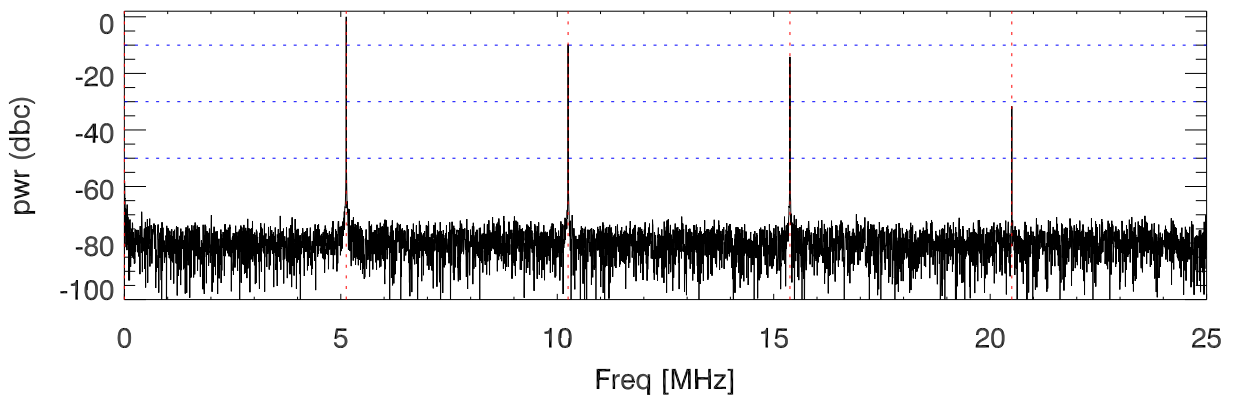

151102 tx1 tube monitor ports: BroadBand

IPA Anode (biasV=255.V)

Driver Anode (biasV=255.V)

Rf FwdPwr Output (biasV=300.V)

151102 tx1 tube monitor ports: spectral density. BroadBand

IPA Anode

Driver Anode

Rf FwdPwr Output