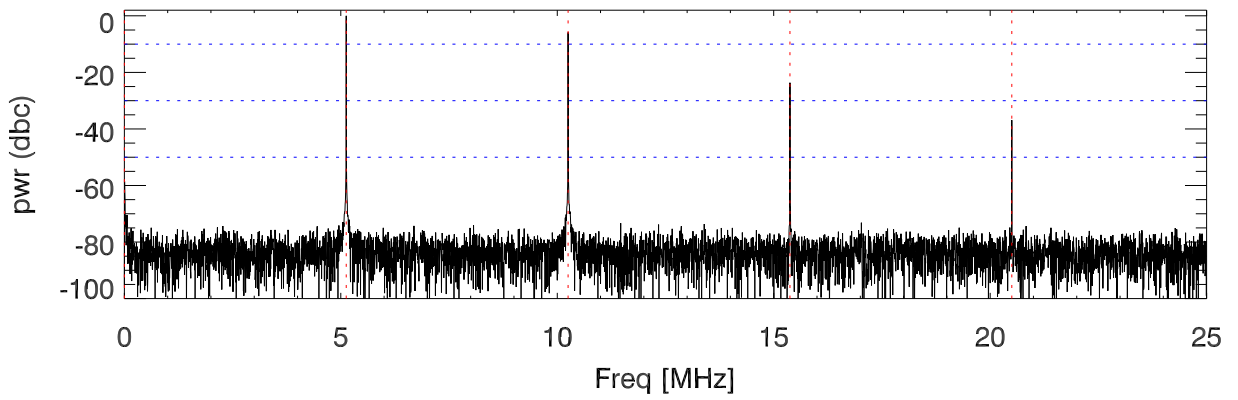

151102 tx1 tube monitor ports: BroadBand

IPA Anode (biasV=255.V)

Driver Anode (biasV=255.V)

Rf FwdPwr Output (biasV=300.V)

151102 tx1 tube monitor ports: spectral density. BroadBand

IPA Anode

Driver Anode

Rf FwdPwr Output