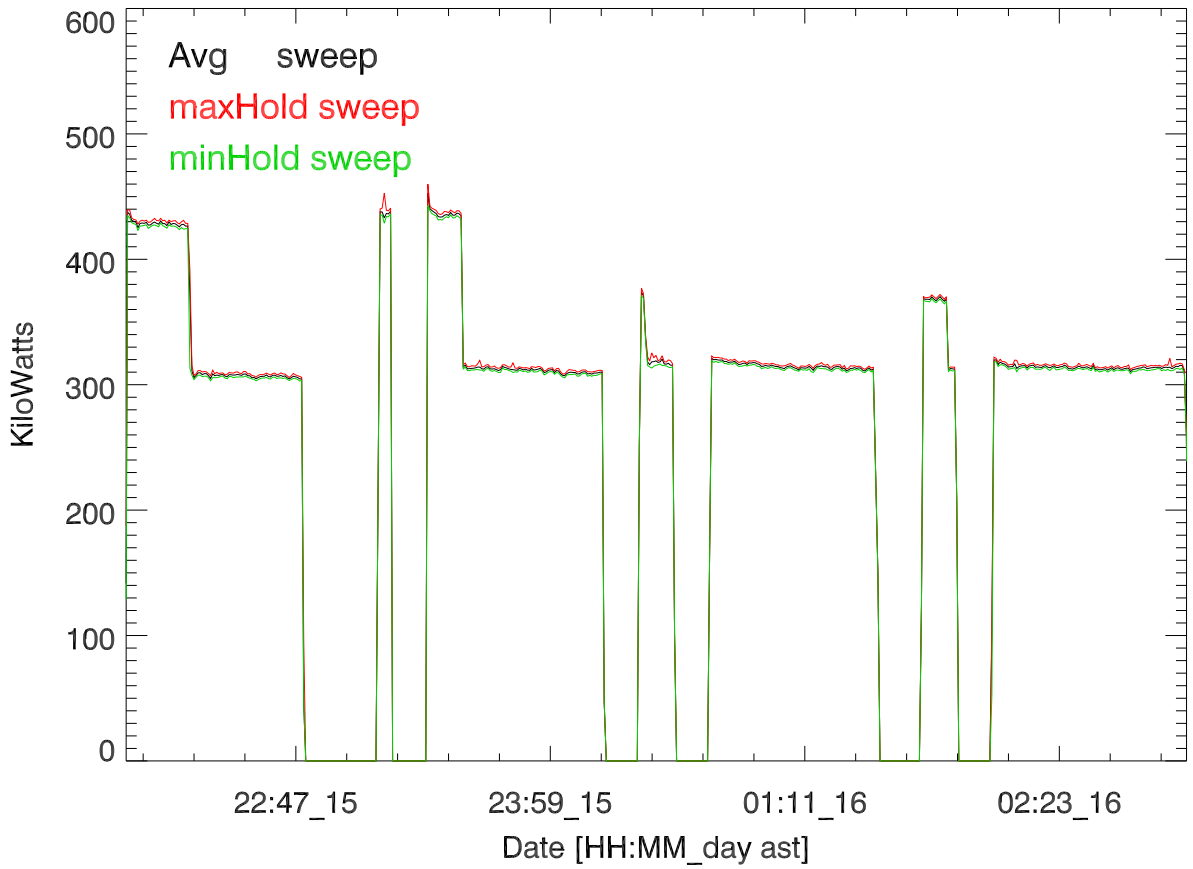

TxPwrTot. 15mar17:T2604. Min-Chang Lee 5 MHz

TxPwr by Tx. 15mar17:T2604. Min-Chang Lee