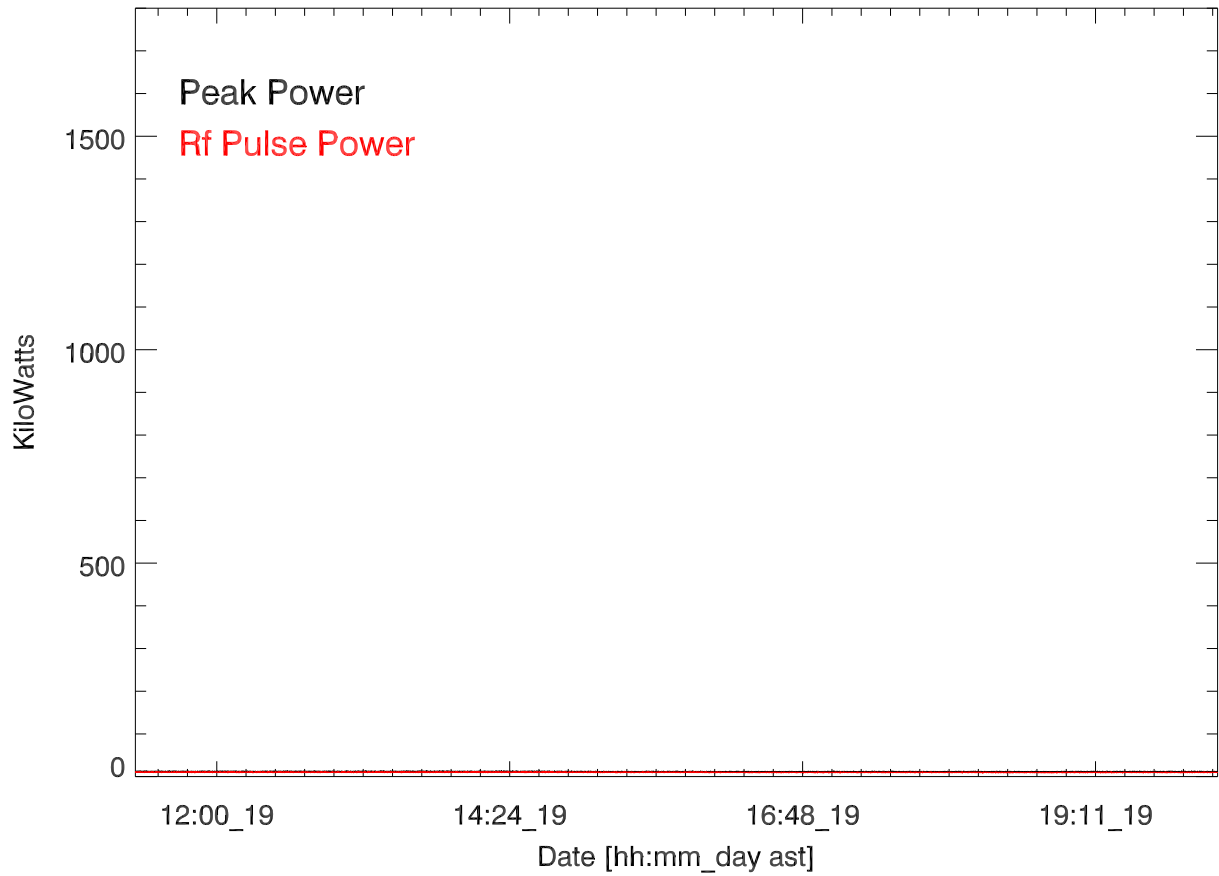

CH 430 Transmitted power for: 19mar17:H3111. Frank,Herb,&Eliana

GD 430 Transmitted power for: 19mar17:H3111. Frank,Herb,&Eliana