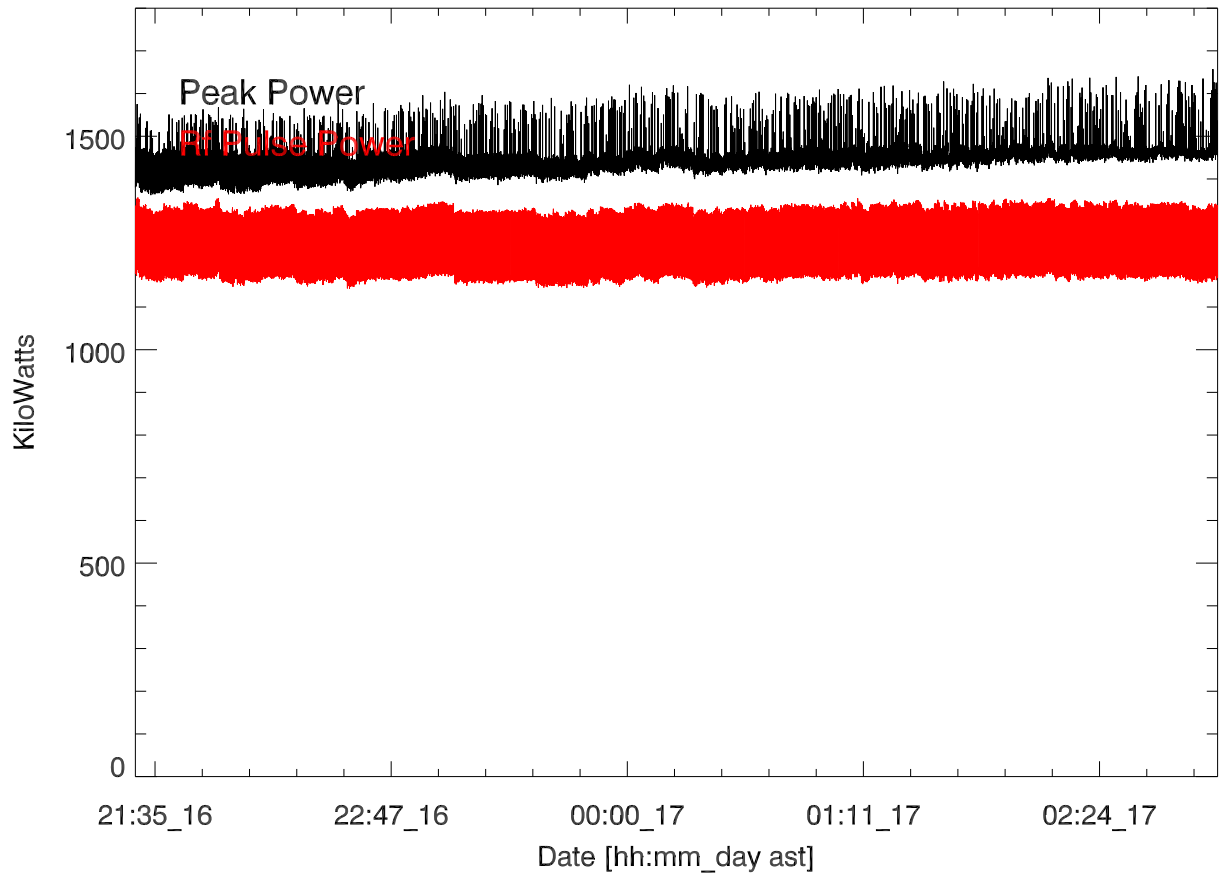

CH 430 Transmitted power for: 16mar17:T2604.Min-Chang Lee

GD 430 Transmitted power for: 16mar17:T2604.Min-Chang Lee