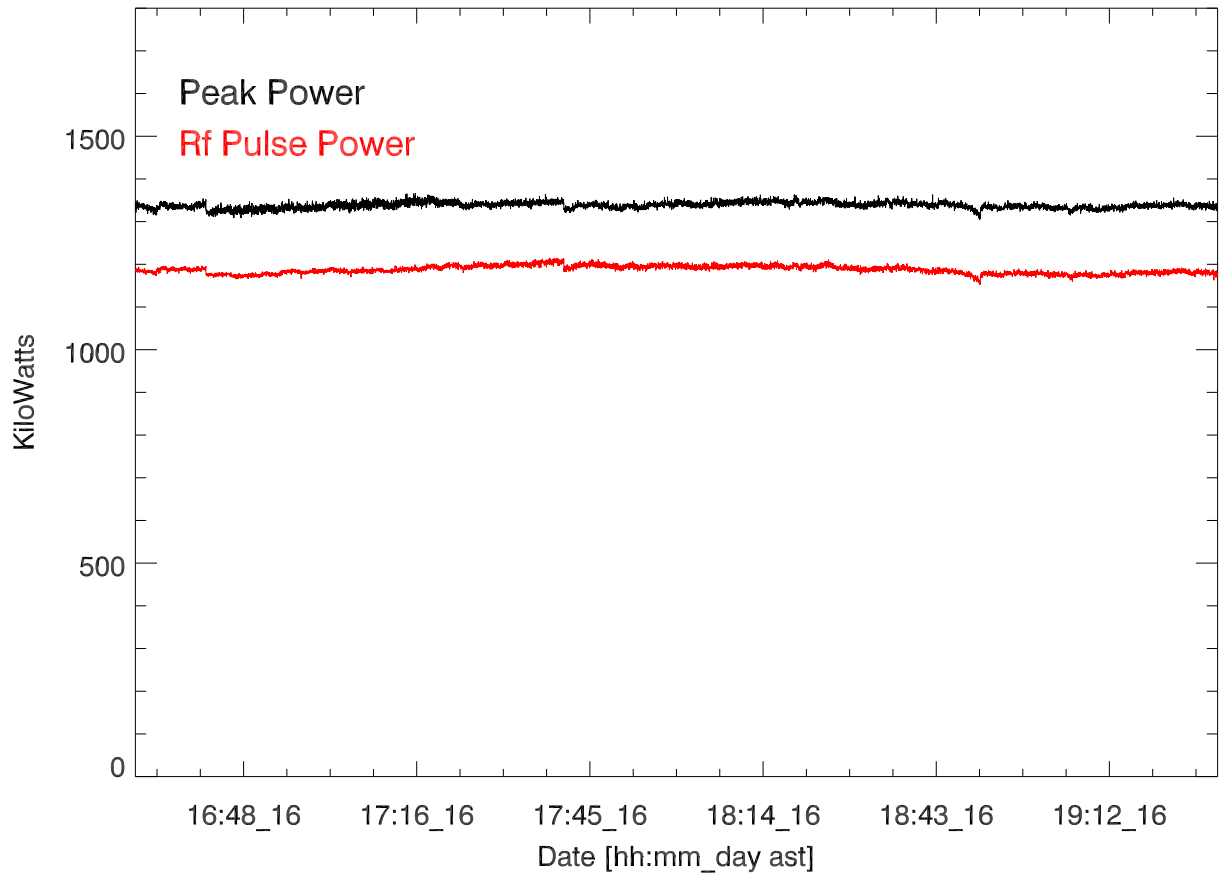

CH 430 Transmitted power for: 16mar17:H3111. Frank & Herb

GD 430 Transmitted power for: 16mar17:H3111. Frank & Herb