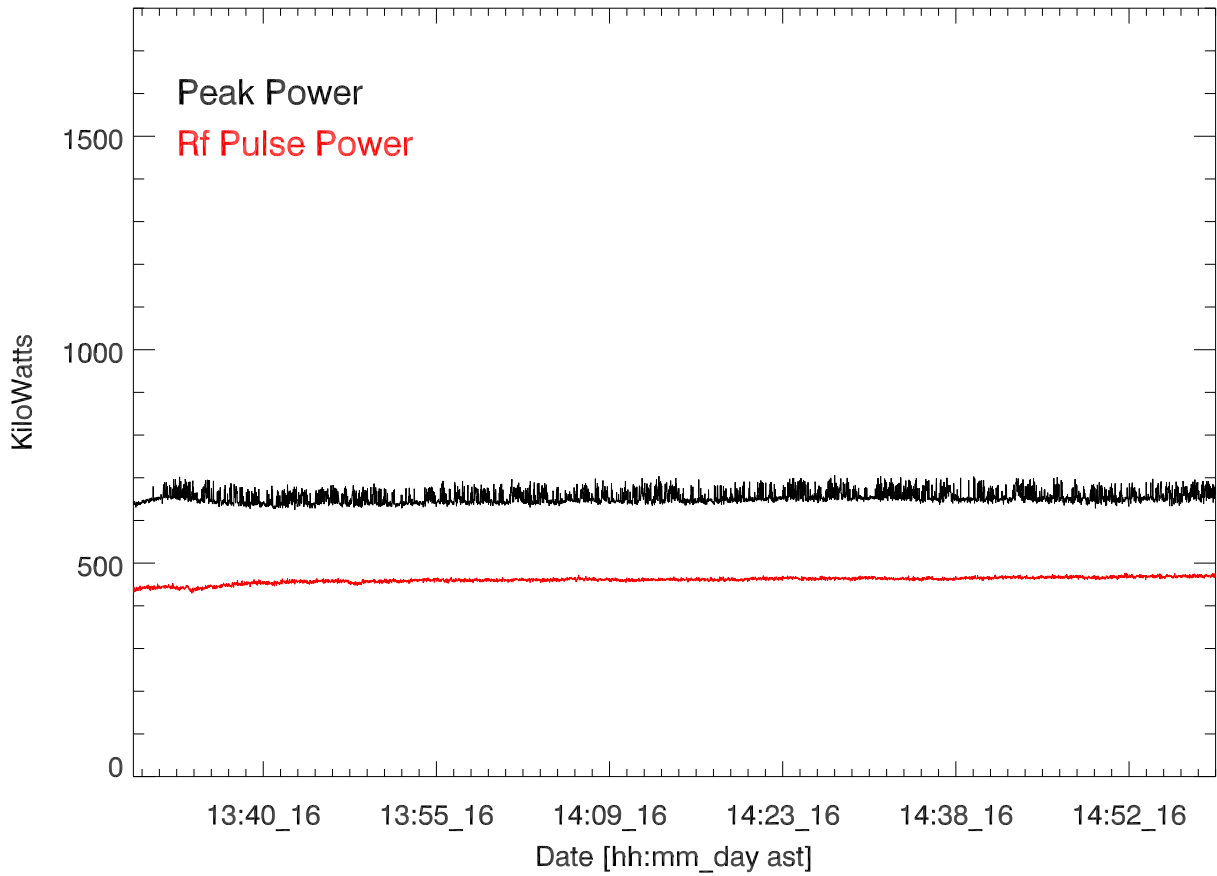

CH 430 Transmitted power for: 16mar17:H3156. Paul Bernhardt

GD 430 Transmitted power for: 16mar17:H3156. Paul Bernhardt