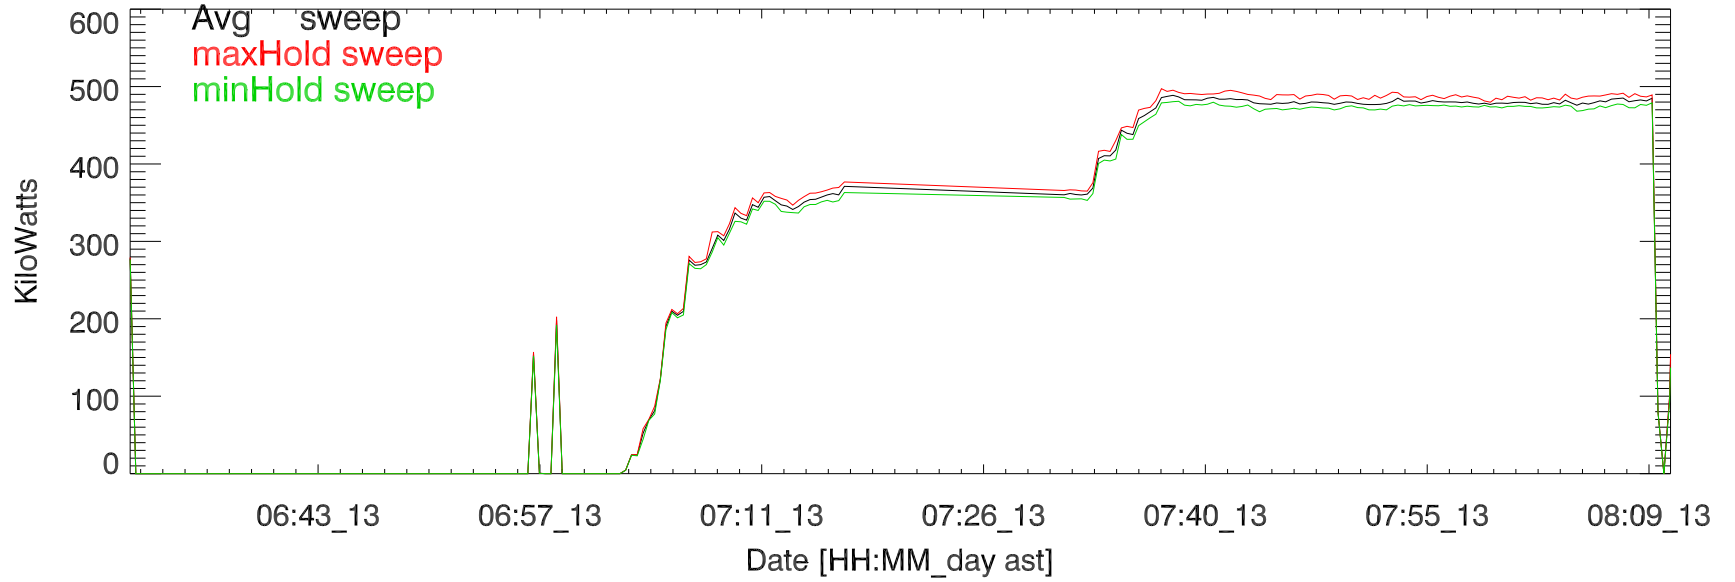

TxPwrTot. 13jun19:maint calib8mhz exp13.02 8 MHz

TxPwr by Tx. 13jun19:maint calib8mhz exp13.02