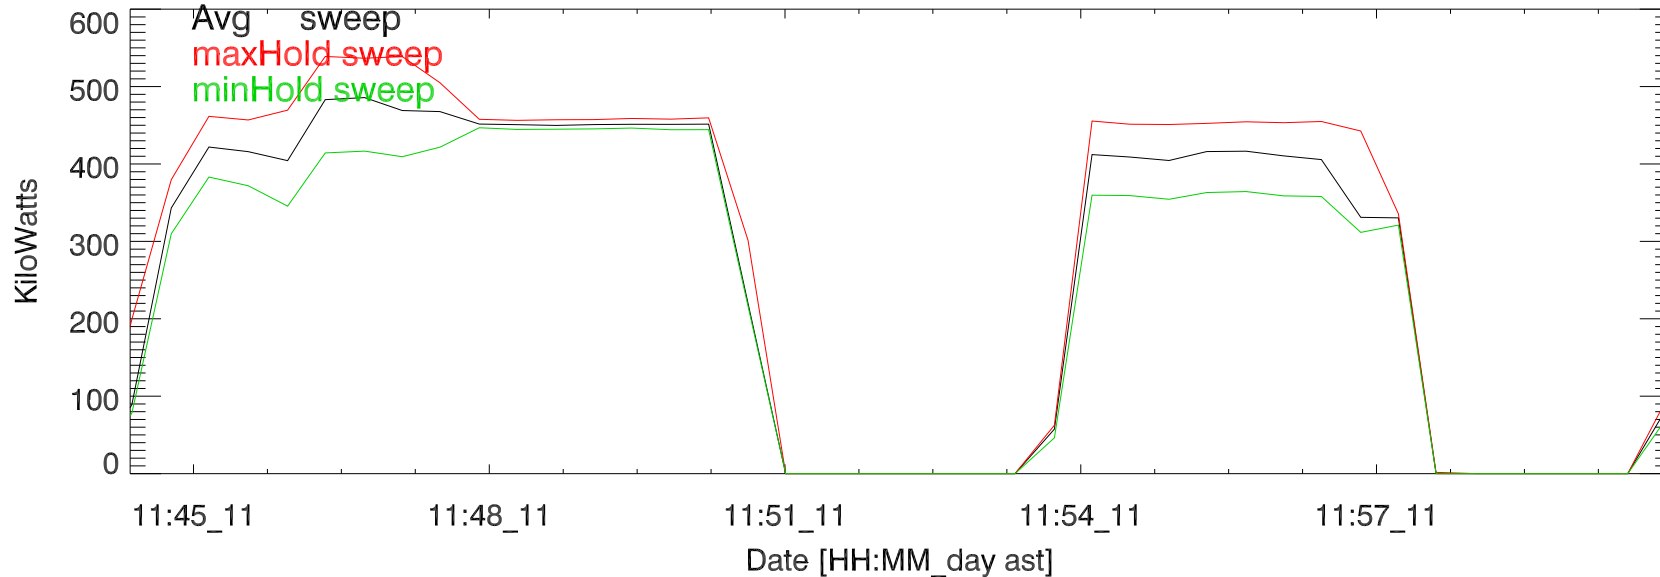

TxPwrTot. 11jun19:H3337 paul exp11.05 5 MHz

TxPwr by Tx. 11jun19:H3337 paul exp11.05