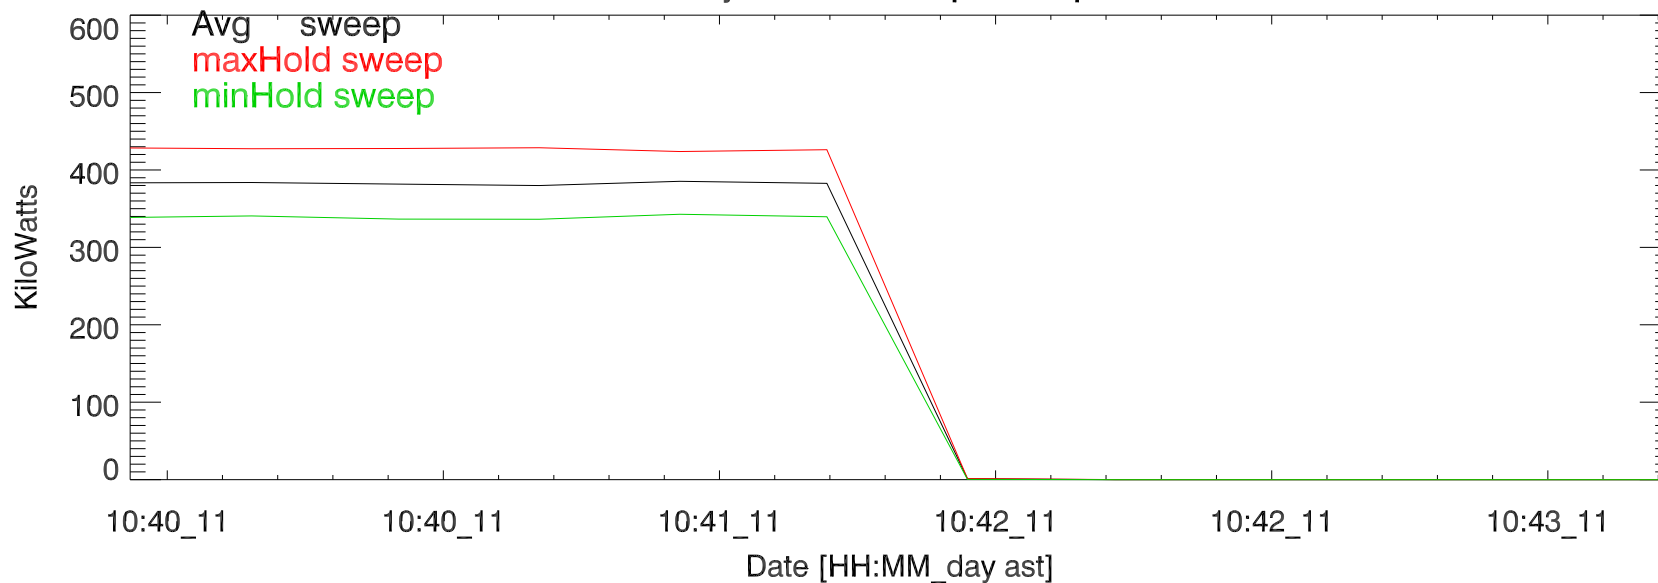

TxPwrTot. 11jun19:H3337 paul exp11.02 5 MHz

TxPwr by Tx. 11jun19:H3337 paul exp11.02