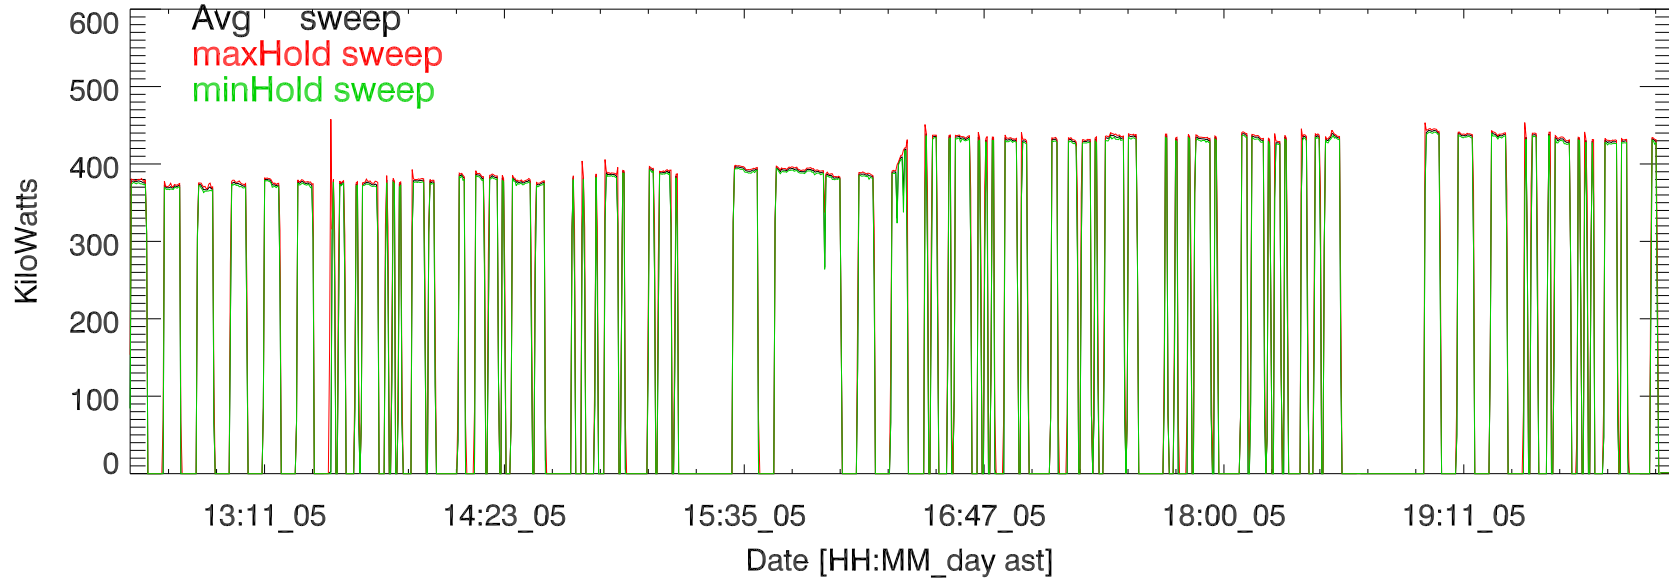

TxPwrTot. 05nov18:H3252 5 MHz

TxPwr by Tx. 05nov18:H3252