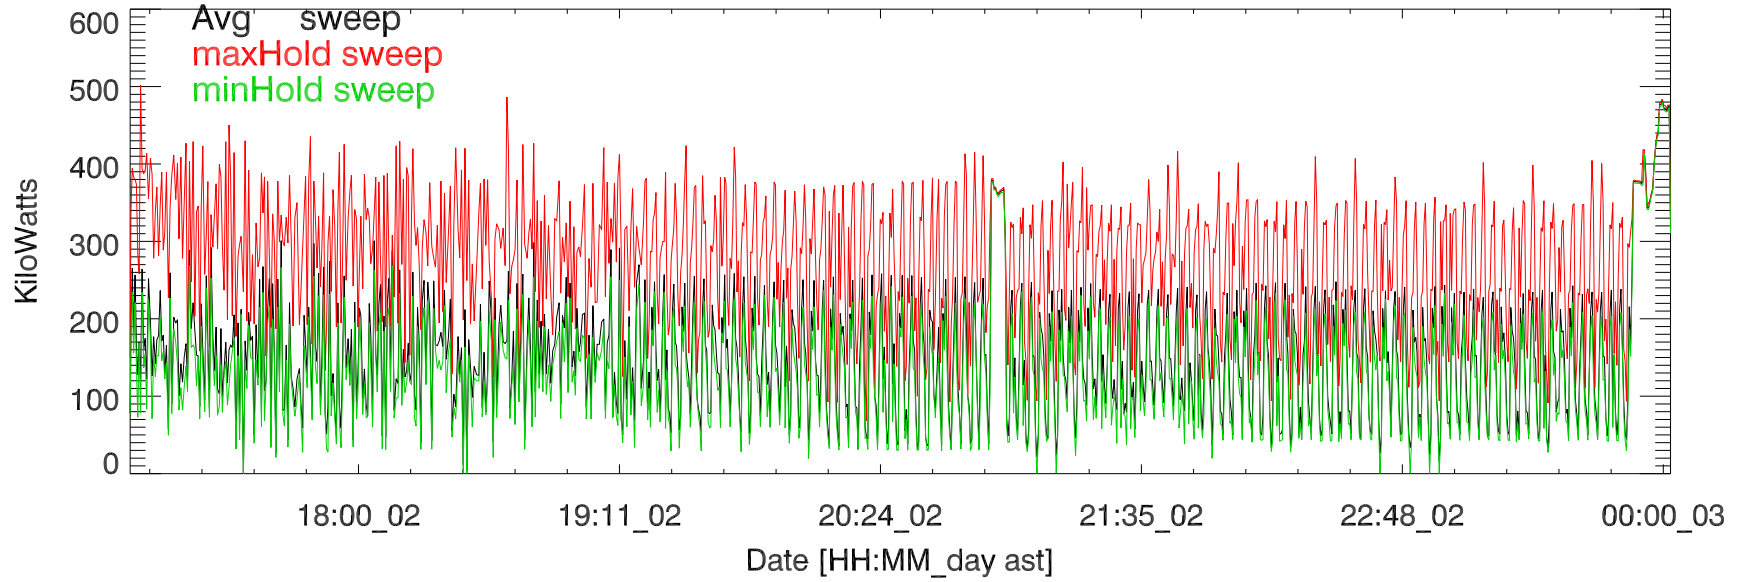

TxPwrTot. 02nov18:H3255_5 5 MHz

TxPwr by Tx. 02nov18:H3255_5