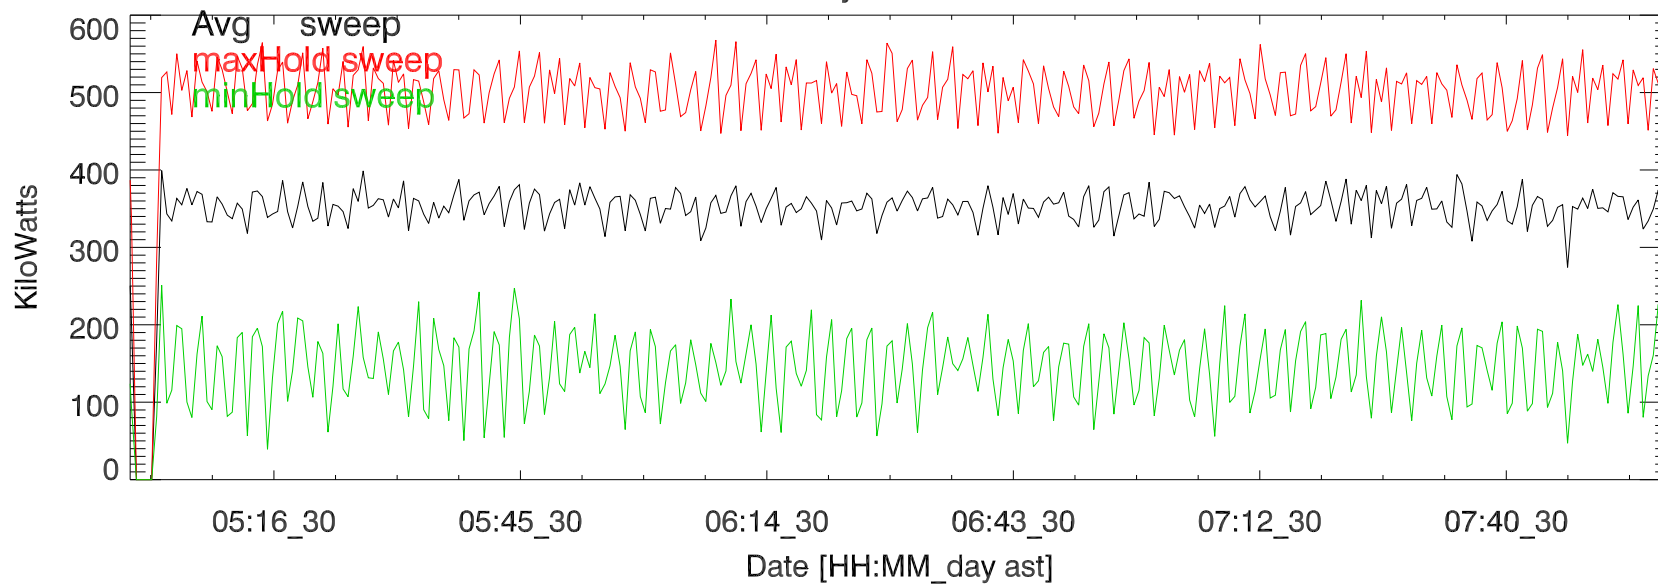

TxPwrTot. 30jul17: Ashanti 5 MHz

TxPwr by Tx. 30jul17: Ashanti