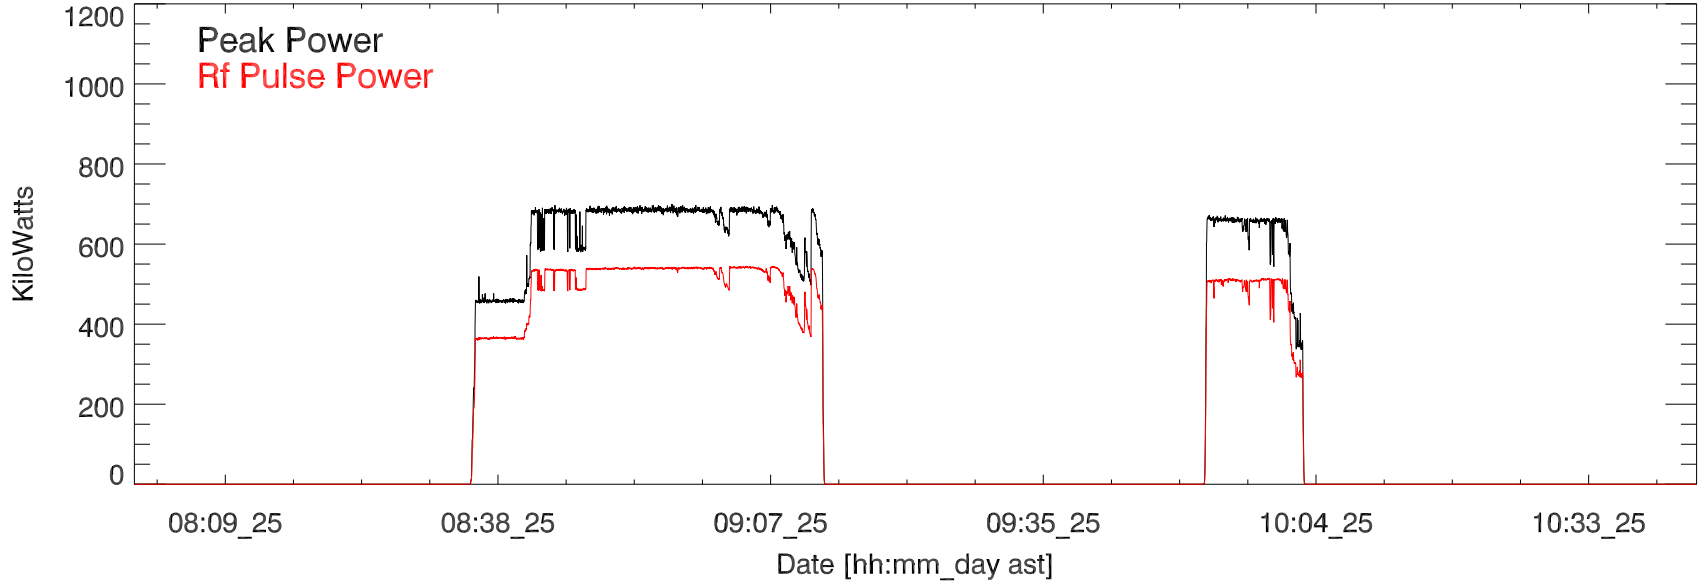

CH 430 Transmitted power for: 25jul17:H3206. Chris Fallen

GD 430 Transmitted power for: 25jul17:H3206. Chris Fallen