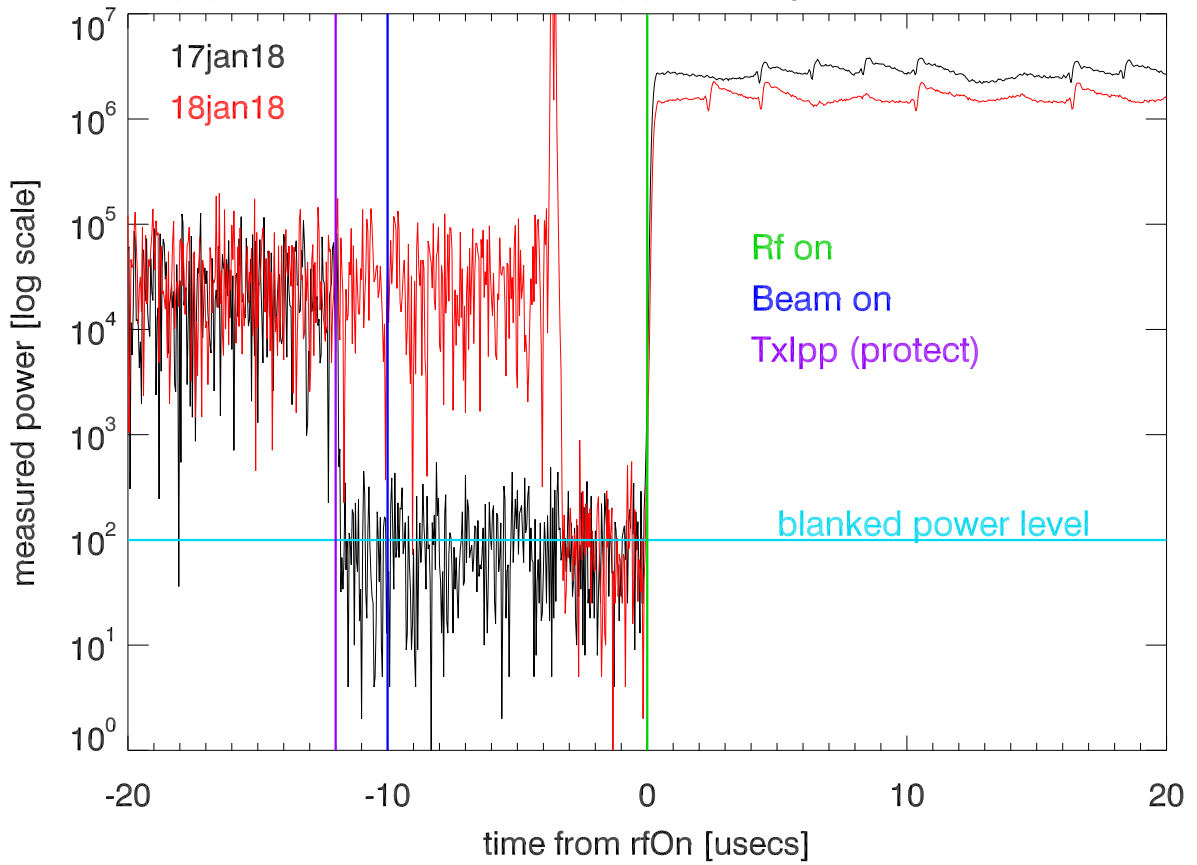

T3150: 17jan18 I/Q voltage samples for 1 tx pulse

18jan18 I/Q voltage samples for 1 tx pulse

t3150 usrp power vs time start of ipp [17,18jan18]. (.04usec resolution)

Smoothed to 1 usec resolution