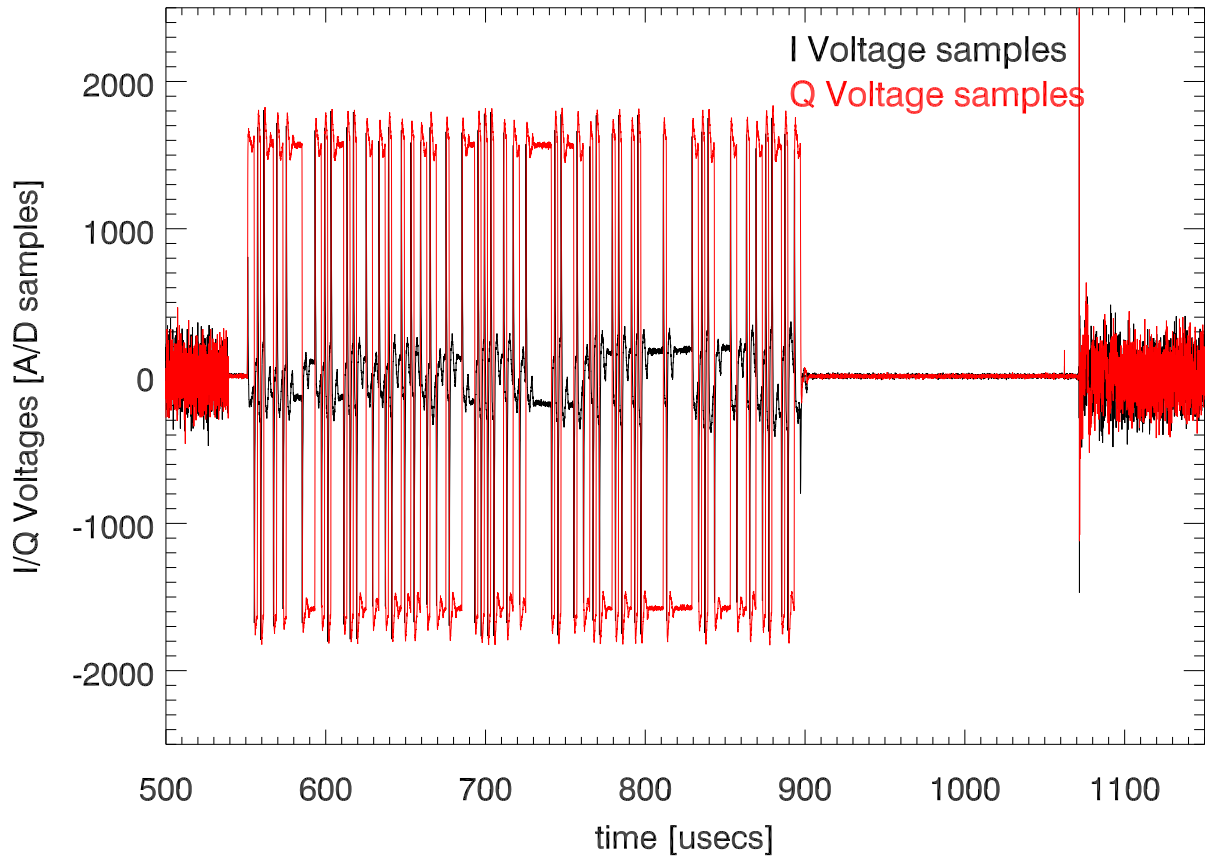

T3150: 17jan18 I/Q voltage samples for 1 tx pulse

18jan18 I/Q voltage samples for 1 tx pulse

t3150 usrp power vs time start of ipp [17,18jan18]. (.04usec resolution)

Smoothed to 1 usec resolution