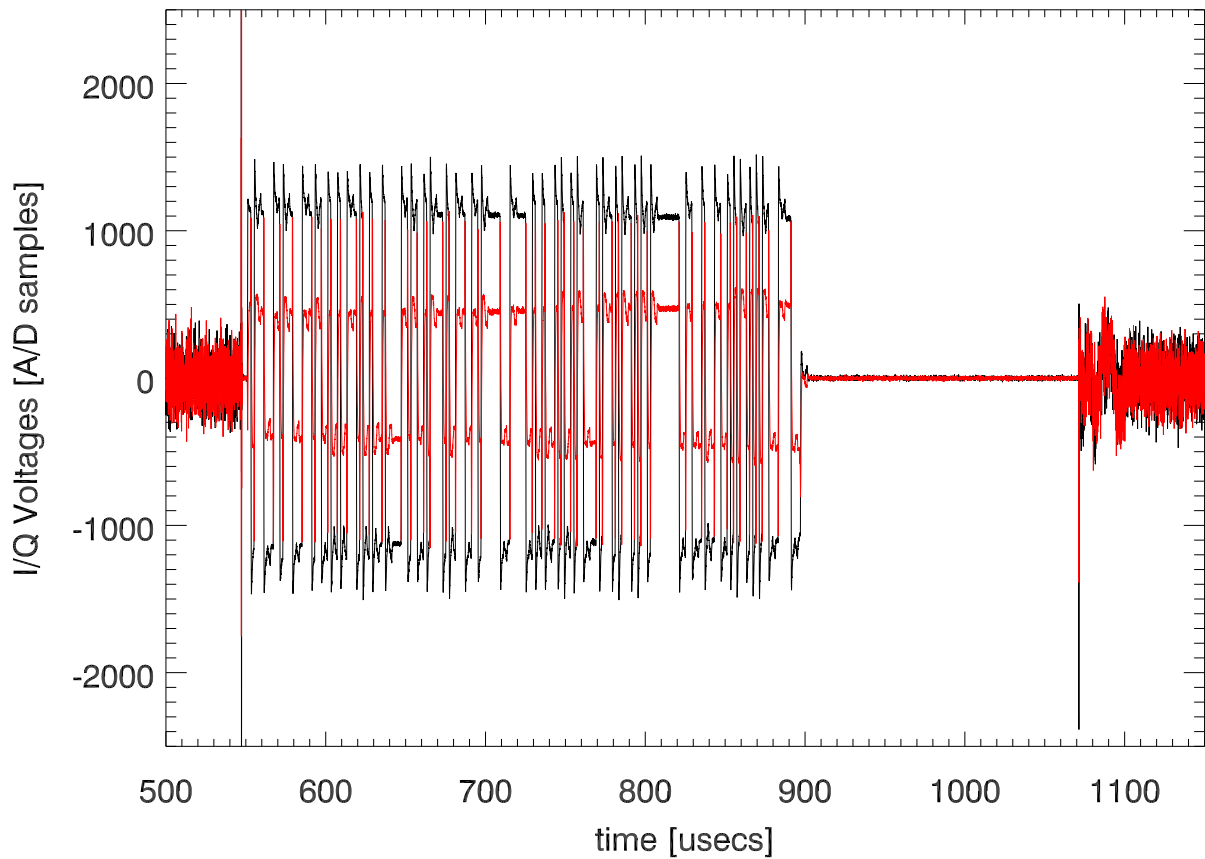

T3150: 17jan18 I/Q voltage samples for 1 tx pulse

18jan18 I/Q voltage samples for 1 tx pulse

t3150 usrp power vs time start of ipp [17,18jan18]. (.04usec resolution)

Smoothed to 1 usec resolution