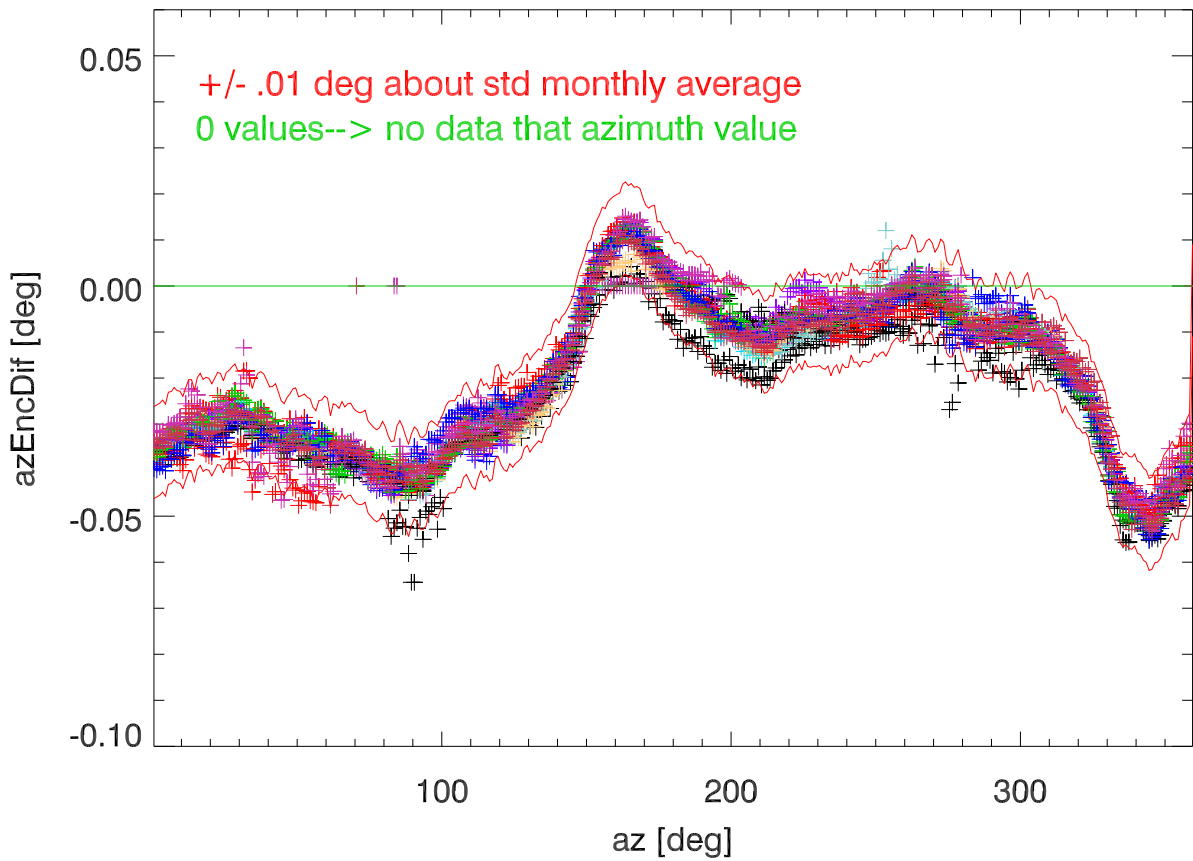

191001 to 191031 . Azimuth encoder difference daily averages. (deg).

Azimuth encoder difference daily averages. (EncoderCnts).

191001 to 191009 . Azimuth encoder difference daily averages. (deg).

Azimuth encoder difference daily averages. (EncoderCnts).

191010 to 191015 . Azimuth encoder difference daily averages. (deg).

Azimuth encoder difference daily averages. (EncoderCnts).

191016 to 191031. Azimuth encoder difference daily averages. (deg).

Azimuth encoder difference daily averages. (EncoderCnts).