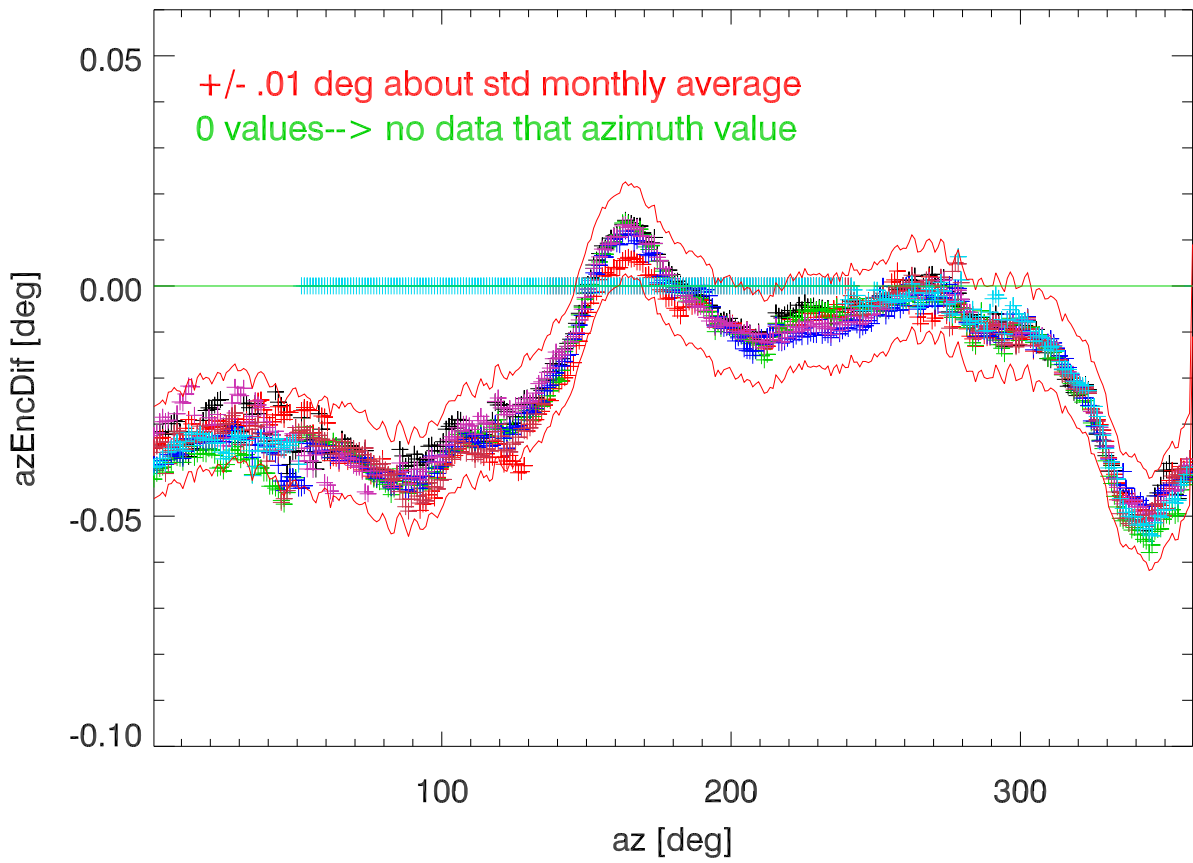

191001 to 191031 . Azimuth encoder difference daily averages. (deg).

Azimuth encoder difference daily averages. (EncoderCnts).

191001 to 191009 . Azimuth encoder difference daily averages. (deg).

Azimuth encoder difference daily averages. (EncoderCnts).

191010 to 191015 . Azimuth encoder difference daily averages. (deg).

Azimuth encoder difference daily averages. (EncoderCnts).

191016 to 191031. Azimuth encoder difference daily averages. (deg).

Azimuth encoder difference daily averages. (EncoderCnts).

191101 to 191107. Azimuth encoder difference daily averages. (deg).

Azimuth encoder difference daily averages. (EncoderCnts).