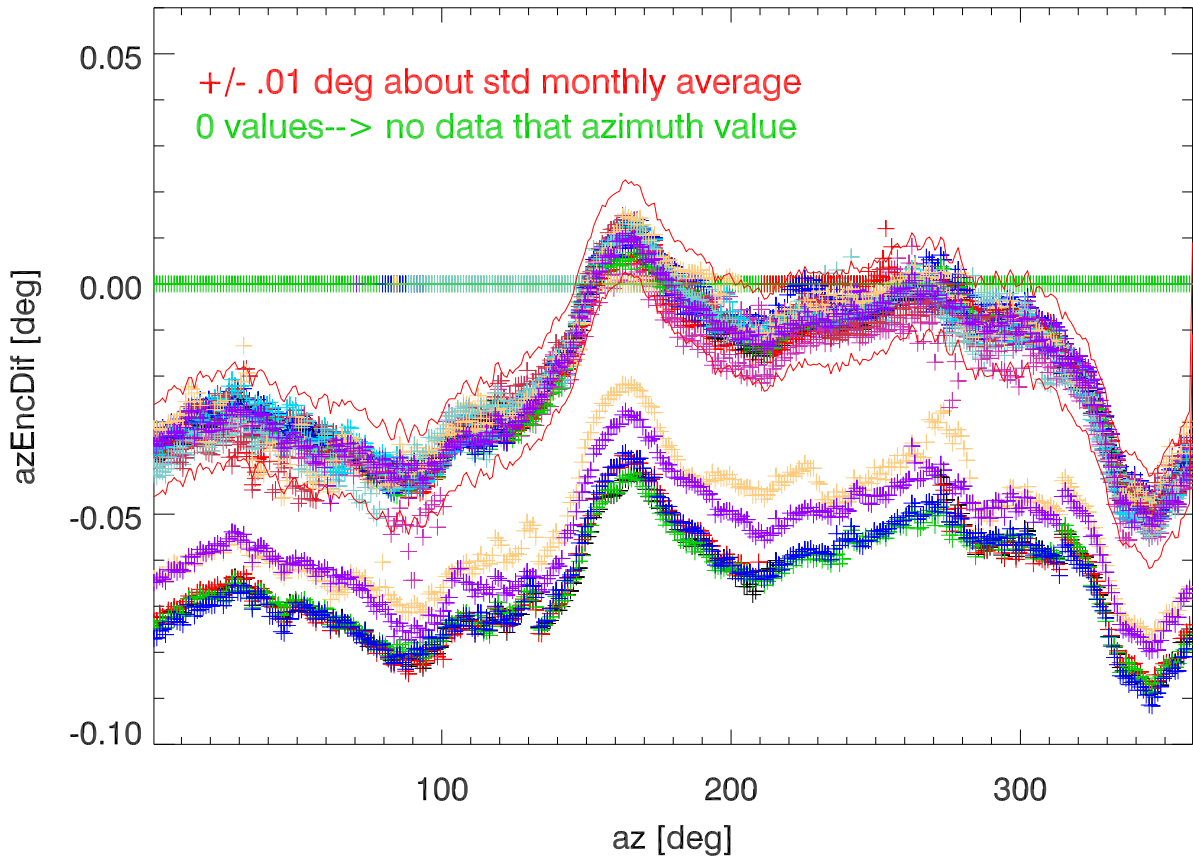

191001 to 191031 . Azimuth encoder difference daily averages. (deg).

Azimuth encoder difference daily averages. (EncoderCnts).

191001 to 191009 . Azimuth encoder difference daily averages. (deg).

Azimuth encoder difference daily averages. (EncoderCnts).

191010 to 191015 . Azimuth encoder difference daily averages. (deg).

Azimuth encoder difference daily averages. (EncoderCnts).

191016 to 191031. Azimuth encoder difference daily averages. (deg).

Azimuth encoder difference daily averages. (EncoderCnts).