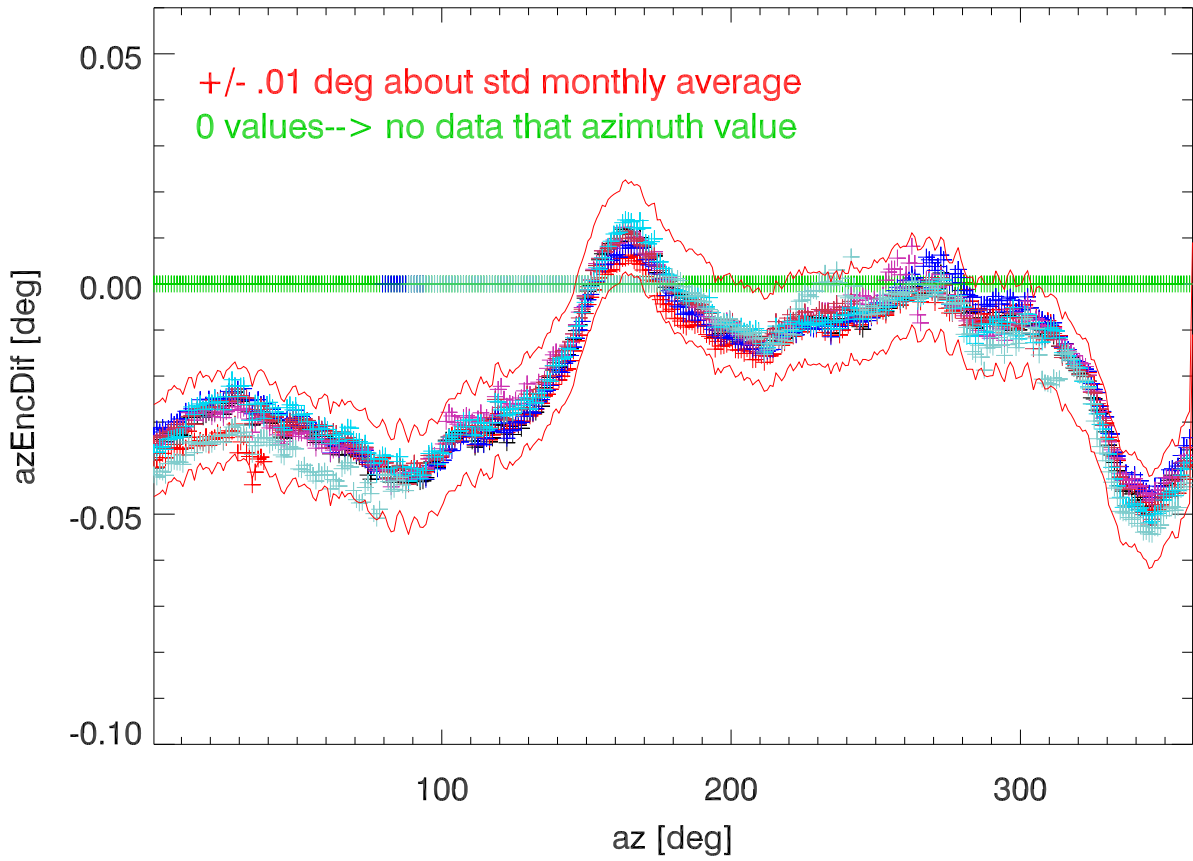

191001 to 191031 . Azimuth encoder difference daily averages. (deg).

Azimuth encoder difference daily averages. (EncoderCnts).

191001 to 191009 . Azimuth encoder difference daily averages. (deg).

Azimuth encoder difference daily averages. (EncoderCnts).

191010 to 191015 . Azimuth encoder difference daily averages. (deg).

Azimuth encoder difference daily averages. (EncoderCnts).

191016 to 191031. Azimuth encoder difference daily averages. (deg).

Azimuth encoder difference daily averages. (EncoderCnts).