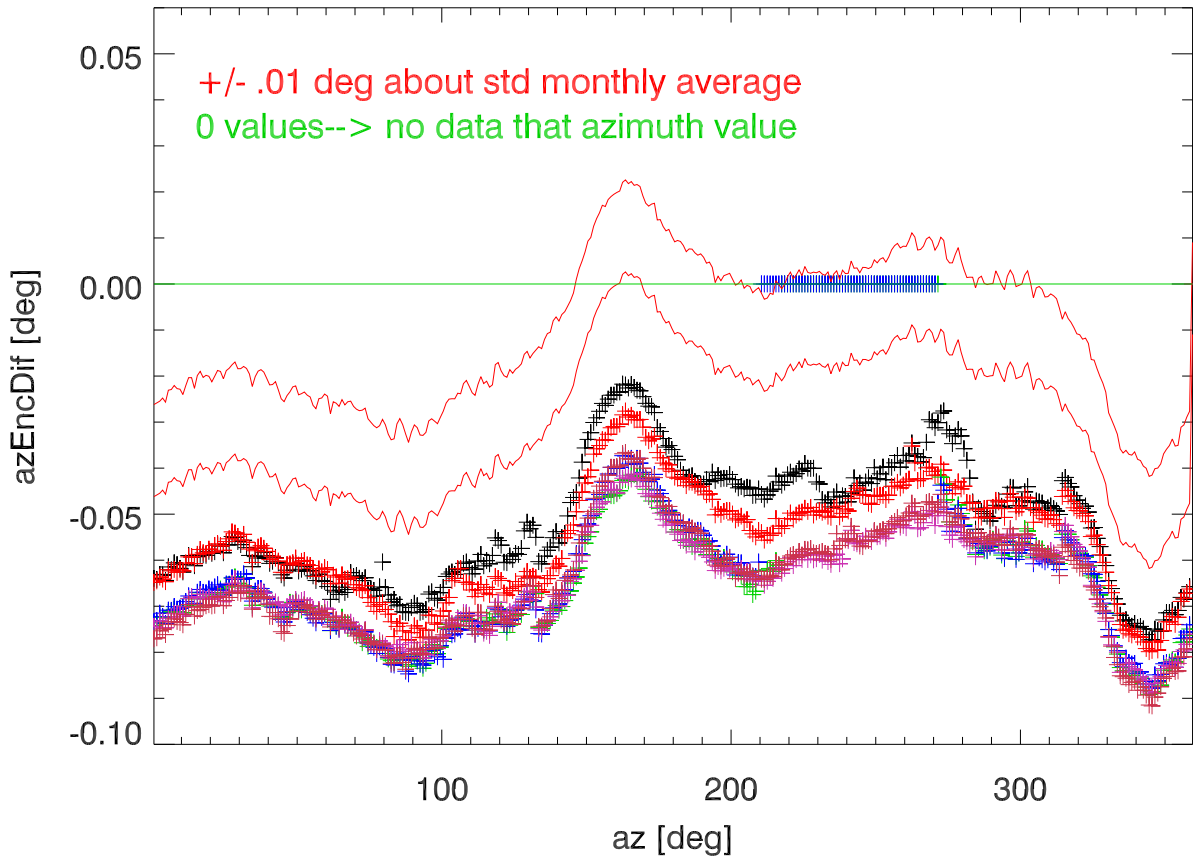

191001 to 191031 . Azimuth encoder difference daily averages. (deg).

Azimuth encoder difference daily averages. (EncoderCnts).

191001 to 191009 . Azimuth encoder difference daily averages. (deg).

Azimuth encoder difference daily averages. (EncoderCnts).

191010 to 191015 . Azimuth encoder difference daily averages. (deg).

Azimuth encoder difference daily averages. (EncoderCnts).

191016 to 191031. Azimuth encoder difference daily averages. (deg).

Azimuth encoder difference daily averages. (EncoderCnts).